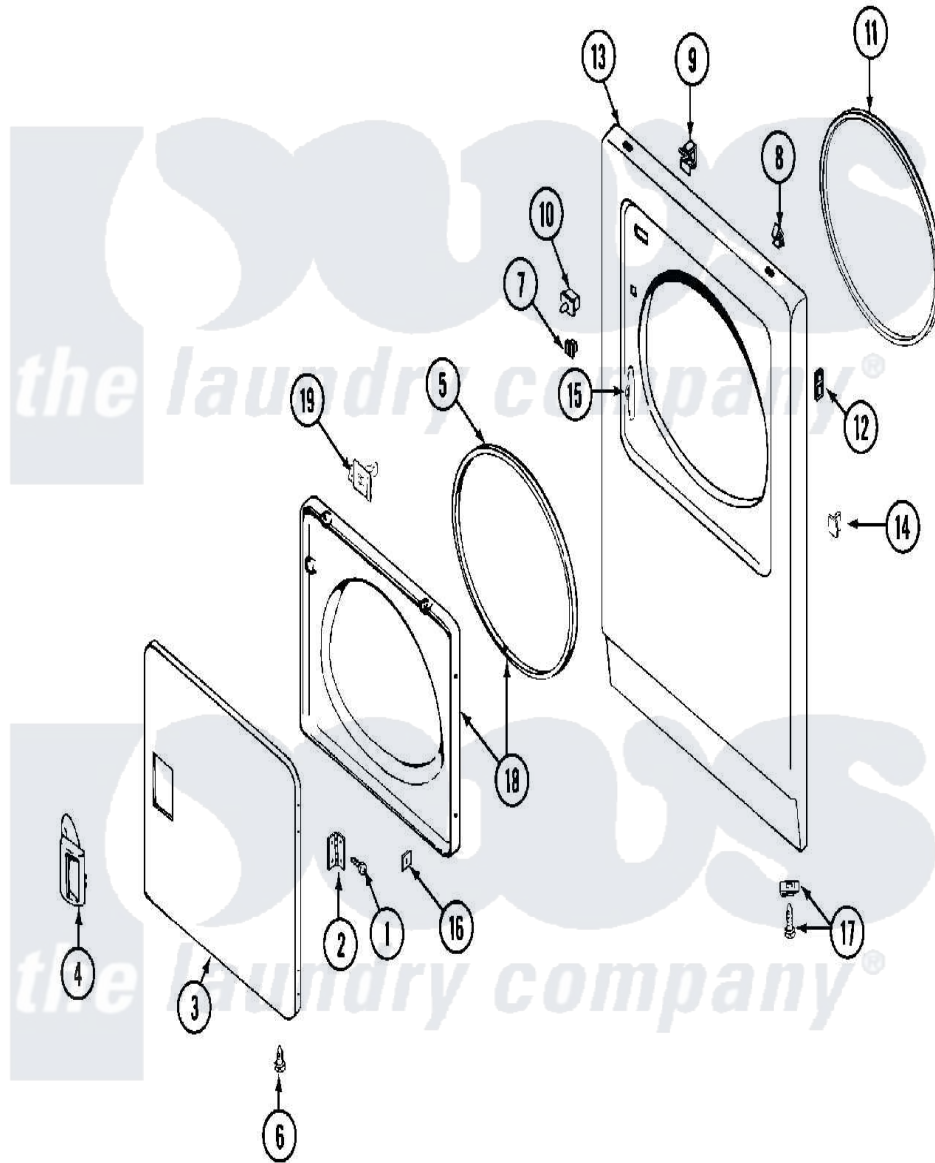

# Maytag MDG12PDAAL 03 - DOOR

Maytag [Commercial Maytag MDG12PDAAL Dryer Parts](#) Parts Diagram 03 - DOOR  
 Click on the part number to view part

Item	Original Part Number	Replaced By	Status	Part Description
001	<a href="#">Y314062</a>			Screw, Door Hinge And Panel
002	<a href="#">33001230</a>			Hinge, Door
003	<a href="#">33001240</a>			Door
"	33001257	<a href="#">33001240</a>		Door
004	<a href="#">33001241</a>			Handle, Door
"	33001254	<a href="#">37001047</a>		Handle, Door
005	<a href="#">33001131</a>			Seal, Door
006	33001132	<a href="#">33002342</a>		Plug, Sifht Hole
"	33001168		Not Available	PLUG, SIGHT HOLE (ALM)
007	Y304578	<a href="#">LA-1003</a>		Door Catch Kit
008	<a href="#">22001650</a>			Fastener, Spring
009	<a href="#">Y310376</a>			Clip, Door Switch Harness
010	33001509	<a href="#">W10169313</a>		Switch-Dor
011	<a href="#">314937</a>			Seal, Front Panel
012	NLA		Not Available	SPEEDNUT, HINGE SCREW
"	NLA		Not Available	SCREW, PLASTIC

013	33001486	<a href="#">98008544</a>	Screw
"	NLA		Not Available
014	NLA		PANEL, FRONT (WHT)---NA
015	<a href="#">33001175</a>		PLUG, DOOR CATCH
"	<a href="#">33001176</a>		Cover, Hinge Hole
016	<a href="#">Y313910</a>		Cover, Hinge Hole
017	<a href="#">22001496</a>		Clip, Door Liner To Outer Panel
018	33001243		Front Panel Fastener And Screw
019	314944	<a href="#">33001305</a>	PANEL, INNER DOOR (W/SEAL)
"	<a href="#">33001305</a>		Strike, Door
"	<a href="#">33001305</a>		Strike, Door