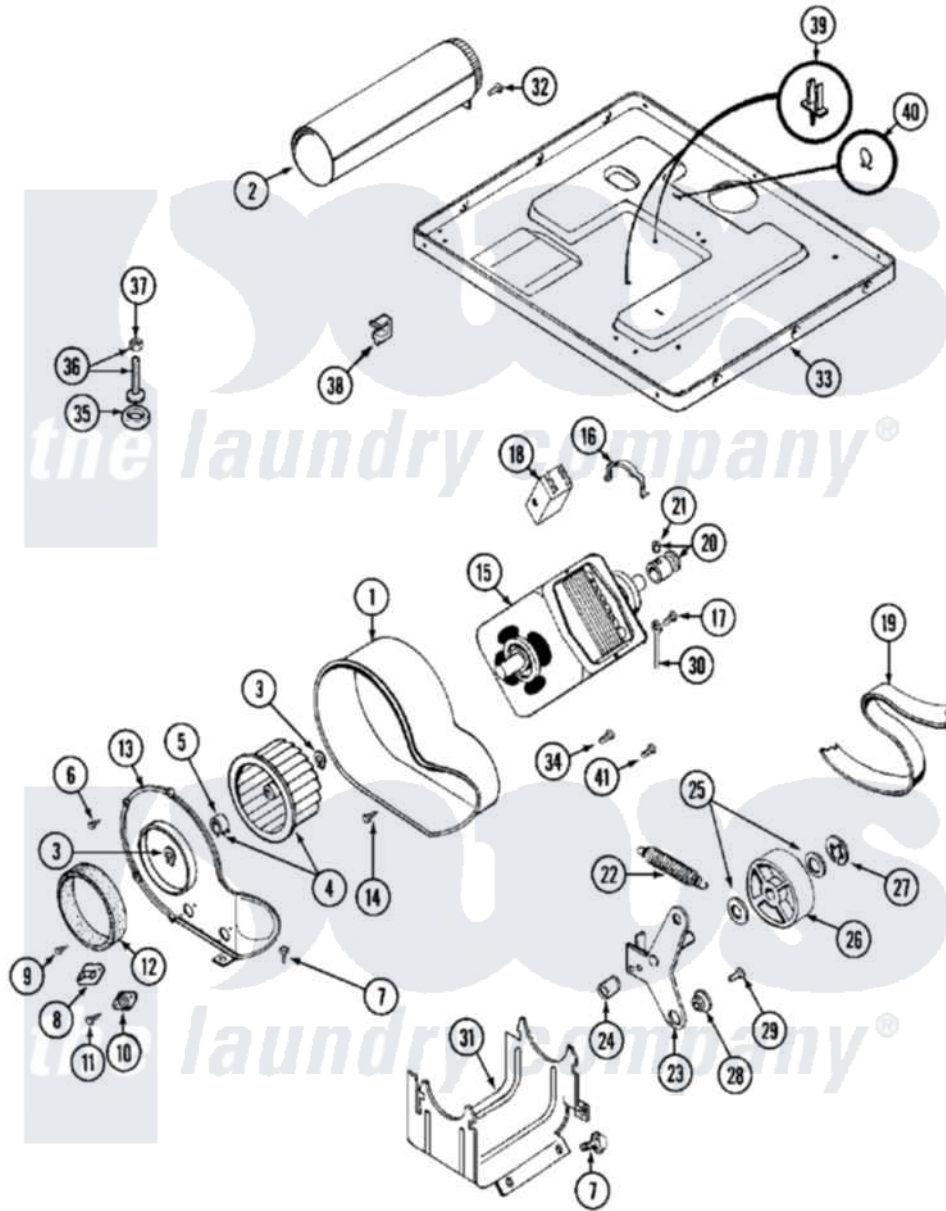

Maytag MDG12PDAAL 07 - MOTOR DRIVE

Maytag [Commercial Maytag MDG12PDAAL Dryer Parts](#) Parts Diagram 07 - MOTOR DRIVE
 Click on the part number to view part

Item	Original Part Number	Replaced By	Status	Part Description
001	Y312893			Housing, Blower
002	Y303442			EXHAUST DUCT ASSEMBLY
003	410233	9703438		Ring-Retrn
004	Y303836			Blower Wheel Assembly And Clamp
005	312967			Clamp, Blower Housing
006	Y312961	W10116751		Screw
007	Y313561			Screw---NA
008	306056			Thermistor Temp. Control Part Not Used Mde/G26pc Only.
"	Y303391	33303391		Thermostat, Cycling
009	211294	90767		Screw, 8A X 3/8 HeX Washer Head Tapping
010	306604			Cut-Off, Thermal Part Not Used
011	NLA		Not Available	SCREW, THERMAL CUT-OFF
012	Y312901			Seal, Housing Cover
013	314778		Not Available	COVER, BLOWER HOUSING

014	314818	1163839	Screw
015	Y303358	W10410999	Motor-Drve
016	Y015825		Clip, Motor To Motor Support
017	910343	488234	Screw 8-32 X 1/4
018	306207		Not Available (PROD. No.303358-8 & No.303358-9)
"	NLA		Not Available SWITCH, MOTOR EXTERNAL START
"	Y303877		Not Available SWITCH, MOTOR EXTERNAL START No.303358-2, No.303358-4, 303358-7
"	Y303879		Switch, Motor External Start
019	Y312959		Poly "V" Belt For Tumbler
020	Y305185	6-3051850	Pulley- MO
021	Y053241		Set Screw, Motor Pulley
022	Y303945		IDLER SPRING ASSY. W/PLUG
023	Y303363	6-3033630	Idler Arm
024	Y313582	W10116756	Spacer
025	Y312527		Washer, Idler Shaft
026	Y303705	6-3037050	Pulley- ID
027	312958	354987	Ring, Retaining
028	Y312894	315772	Sleeve, Idler Arm
029	Y014874		Screw, Idler Arm And Sleeve
030	901220		Ground Wire
031	NLA		Not Available SUPPORT, MOTOR
032	Y310632	1163839	Screw
033	Y305084		Base Assembly
034	211294	90767	Screw, 8A X 3/8 HeX Washer Head Tapping
035	Y314137		Foot, Rubber
036	Y305086		Adjustable Leg And Nut
037	Y052740	62739	Nut, Lock
038	Y310376		Clip, Door Switch Harness
039	315471	22003298	Retainer, Wire
040	410490		Spring, Retainer Wire Harness
041	Y312961	W10116751	Screw