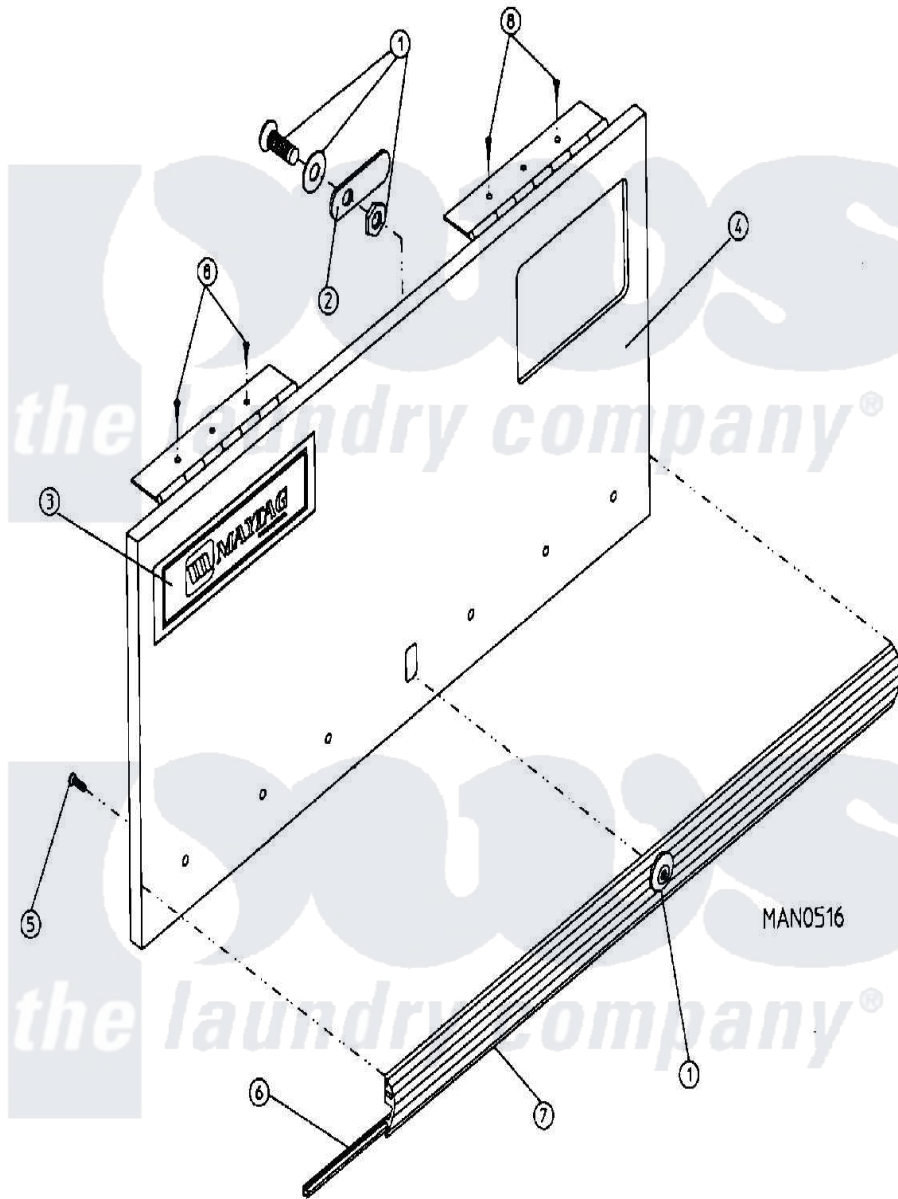

Maytag MDG30MC2AW 04 - CABINET - CONTROL DOOR ASSEMBLY (MC2)

Maytag Commercial Maytag MDG30MC2AW Dryer Parts Parts Diagram 04 - CABINET - CONTROL DOOR ASSEMBLY (MC2)

Click on the part number to view part

Item	Original Part Number	Replaced By	Status	Part Description
000	W10124350		Not Available	ORDER PARTS FROM AMERICAN DRYER CORP AT 508-678-9000
001	A160015	160015		7 8 Mk-10
"	A160104	160104		Key For Mk
002	A160016	160016		1 1 4 Str
003	A112343	112343		Maytag Log
"	A870011	W10147884		Logo Doubl
004	A800023	800023		15-30 Hi-S
005	A180200	180200		15 30 TO
006	A102307		Not Available	GASKET, TRIM BUMPER (SOLD IN FEET)
007	A150201	150201		10-32 X 1
008	A150300	5307527001		Switch