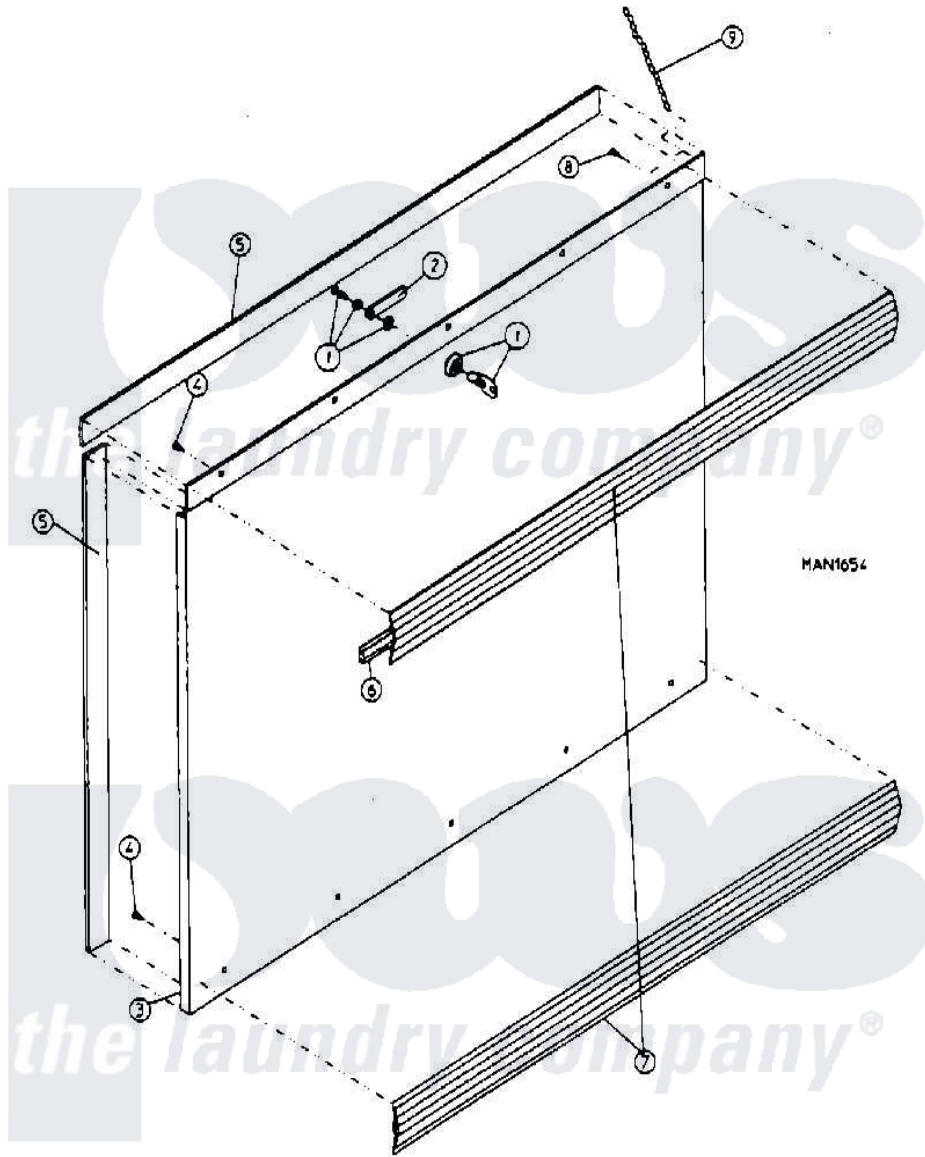

Maytag MDG30MC3AL 08 - CABINET - LINT DOOR ASSEMBLY

Maytag Commercial Maytag MDG30MC3AL Dryer Parts Parts Diagram 08 - CABINET - LINT DOOR ASSEMBLY
 Click on the part number to view part

| Item | Original Part Number | Replaced By | Status | Part Description |
|------|----------------------|---------------------------|---------------|--|
| 000 | W10124350 | | Not Available | ORDER PARTS FROM AMERICAN DRYER CORP AT 508-678-9000 |
| 001 | A160039 | 883978 | | 4451 LINT |
| " | A160140 | 160140 | | Key Only F |
| 002 | A160014 | 160014 | | 1 16 Offs |
| 003 | A800216 | W10149260 | | 30 Drop L |
| " | A800233 | W10146996 | | 30 Insul. |
| 004 | A150201 | 150201 | | 10-32 X 1 |
| 005 | A117600 | | Not Available | TAPE, NOISE SUPPRESSOR (SOLD IN FEET) |
| 006 | A102307 | | Not Available | GASKET, TRIM BUMPER (SOLD IN FEET) |
| 007 | A180210 | 180210 | | 15 30 MI |
| 008 | A150419 | 150419 | | 6 X 1 2 T |
| 009 | A108120 | 108120 | | Chain For |
| 010 | A150418 | 150418 | | DIH 4 X .1 |