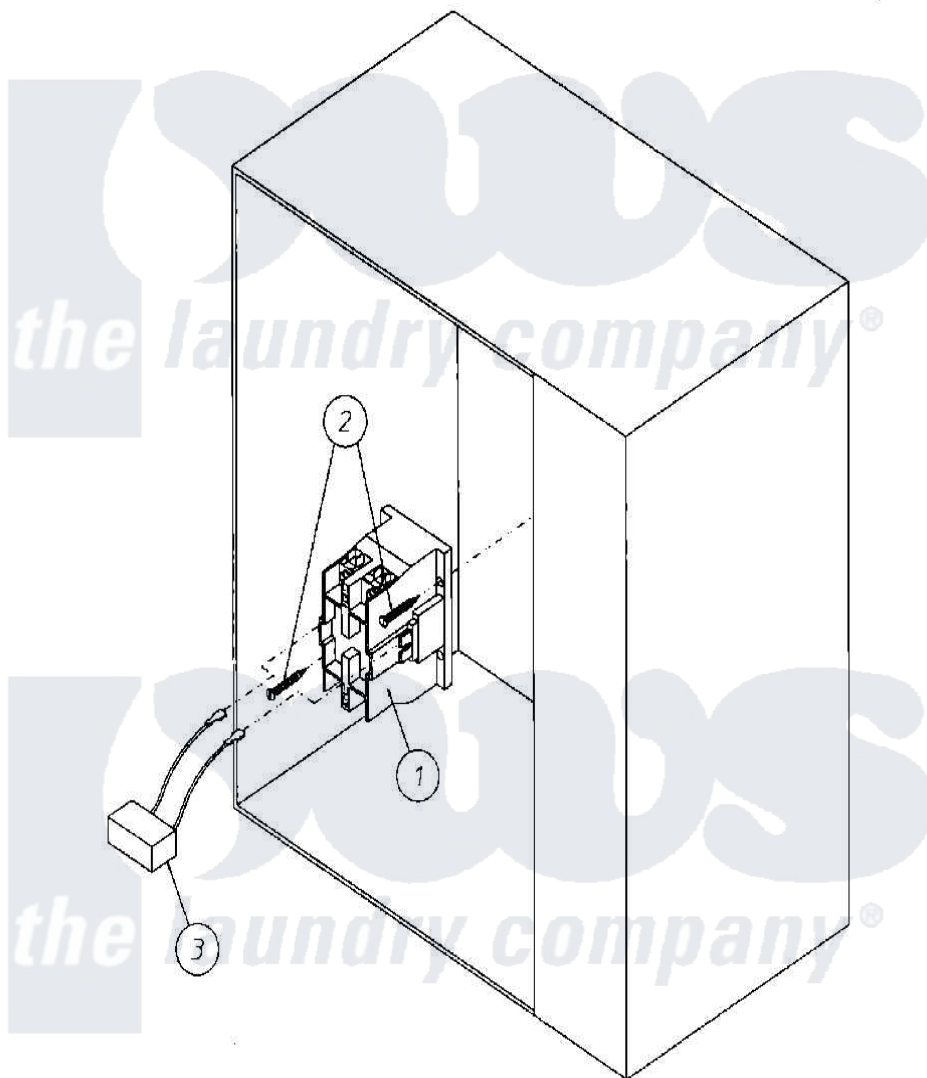

Maytag MDG30MC3AL 19 - ELECTRICAL RELAY PANEL ASSEMBLY

Maytag [Commercial Maytag MDG30MC3AL Dryer Parts](#) Parts Diagram 19 - ELECTRICAL RELAY PANEL ASSEMBLY

[Click on the part number to view part](#)

| Item | Original Part Number | Replaced By | Status | Part Description |
|------|-------------------------|------------------------|--------|---------------------|
| 001 | A132451 | | | CONTACTOR, TWO POLE |
| 002 | A150299 | 150299 | | 10 X 1 H |
| 003 | A322809 | 322809 | | Back Elect |
| 004 | A150301 | 150301 | | 8-18 X 7 |