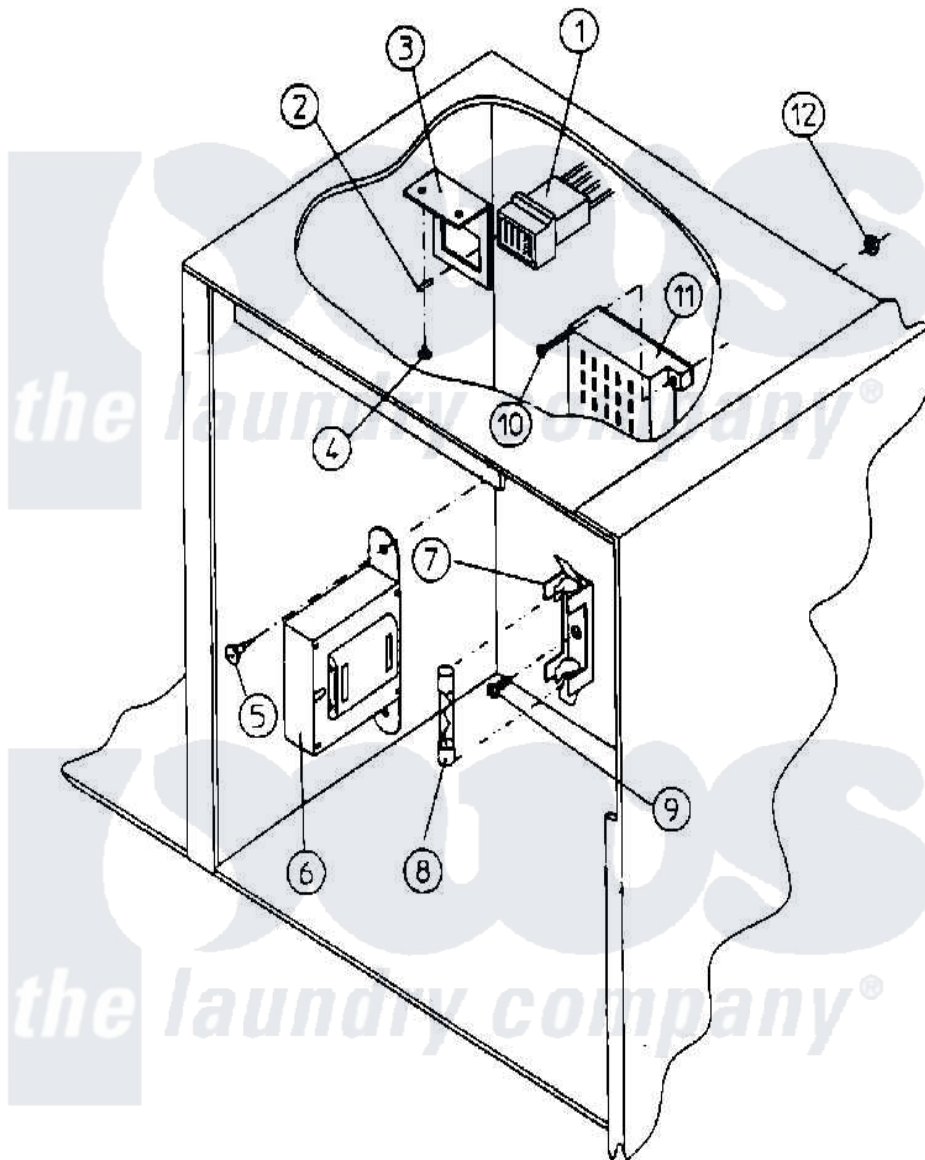

Maytag MDG30MC3AW 03 - CONTROL BOX ASSEMBLY

Maytag Commercial Maytag MDG30MC3AW Dryer Parts Parts Diagram 03 - CONTROL BOX ASSEMBLY
 Click on the part number to view part

Item	Original Part Number	Replaced By	Status	Part Description
000	W10124350		Not Available	ORDER PARTS FROM AMERICAN DRYER CORP AT 508-678-9000
001	A122603	122603		9 Pin Sock
002	A122701	122701		MNL Socket
"	A122801	W10146716		Mate-N-Loc
003	A315010	315010		Door Outer Half White
004	A150300	5307527001		Switch
005	A150300	5307527001		Switch
006	A141403		Not Available	TRANSFORMER (24 VAC) (FOR MICROPROCESSOR MODELS)
007	A136008	136008		Fuse Block
008	A136057	W10146739		0.5 A 250
009	A150301	150301		8-18 X 7
010	A150002	150002		6-32 X 1
011	A120715	W10146700		30 Pos Ter
012	A151000	WH12X195		Switch Assembly