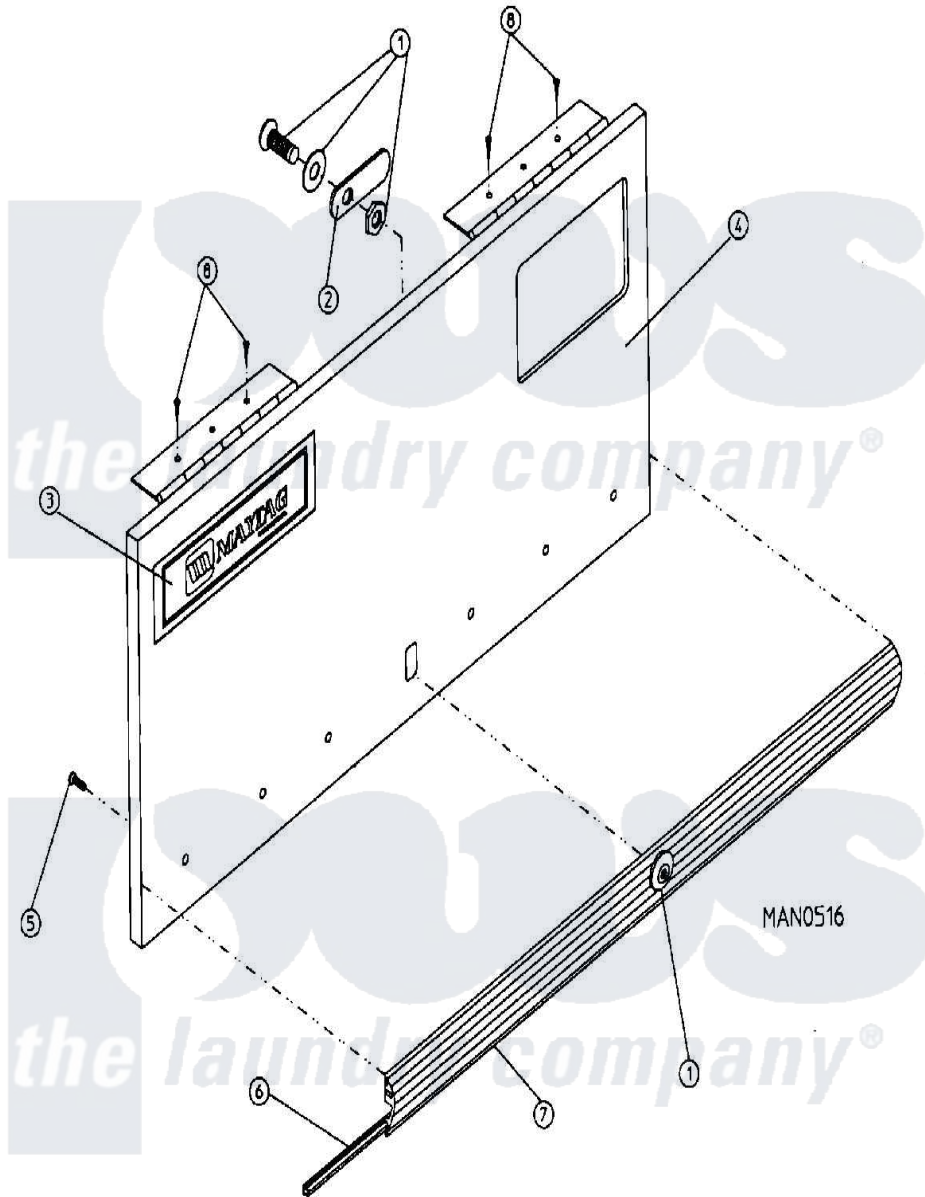

Maytag MDG30MC3AW 06 - CABINET - CONTROL DOOR ASSEMBLY

Maytag [Commercial Maytag MDG30MC3AW Dryer Parts](#) Parts Diagram 06 - CABINET - CONTROL DOOR ASSEMBLY
 Click on the part number to view part

Item	Original Part Number	Replaced By	Status	Part Description
000	W10124350		Not Available	ORDER PARTS FROM AMERICAN DRYER AT 508-678-9000.
001	A160038	883977		4451 Control
"	A160140	160140		Key Only F
002	A160014	160014		1 16 Offs
003	A112343	112343		Maytag Log
"	A870011	W10147884		Logo Doubl
004	A800023	800023		15-30 Hi-S
005	A150201	150201		10-32 X 1
006	A102307		Not Available	GASKET, TRIM BUMPER (SOLD IN FEET)
007	A180200	180200		15 30 TO
008	A150300	5307527001		Switch