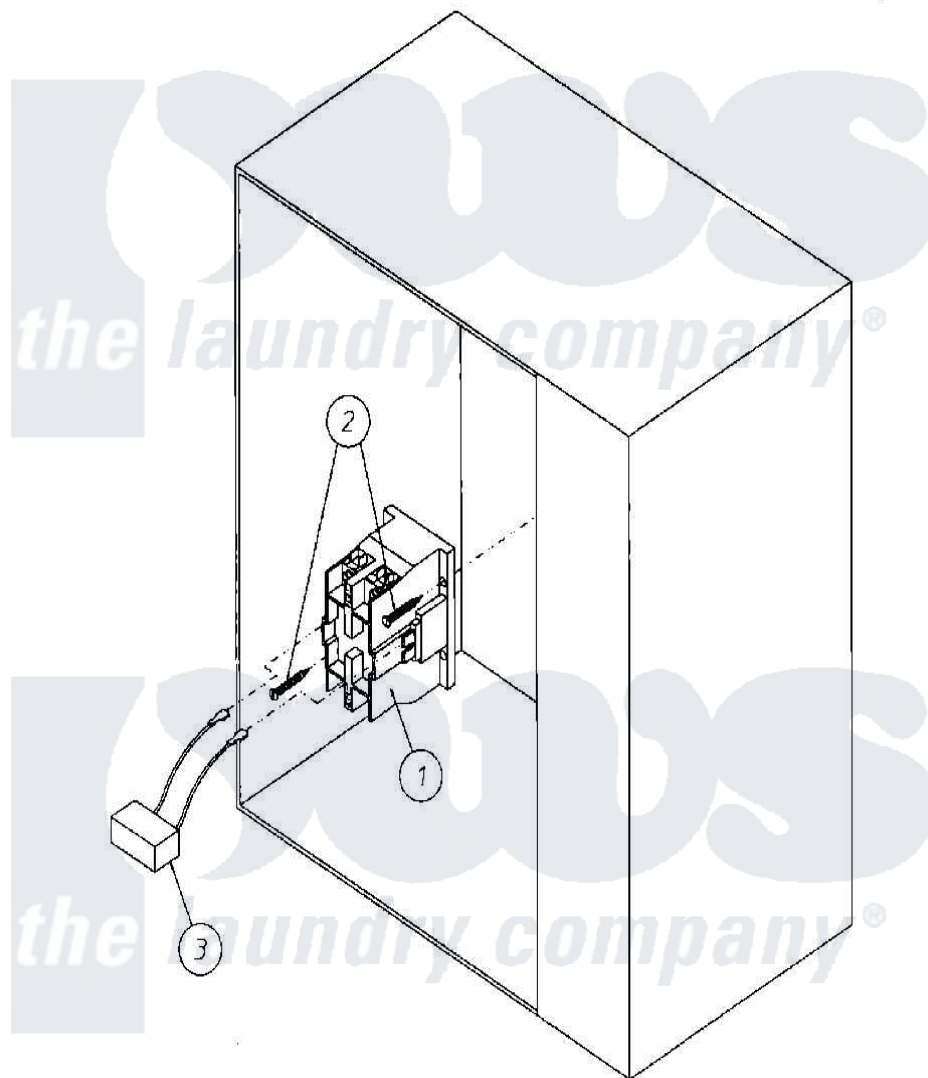

Maytag MDG30MC3AW 19 - ELECTRICAL RELAY PANEL ASSEMBLY

Maytag [Commercial Maytag MDG30MC3AW Dryer Parts](#) Parts Diagram 19 - ELECTRICAL RELAY PANEL ASSEMBLY

[Click on the part number to view part](#)

Item	Original Part Number	Replaced By	Status	Part Description
001	A132451			CONTACTOR, TWO POLE
002	A150299	150299		10 X 1 H
003	A322809	322809		Back Elect
004	A150301	150301		8-18 X 7