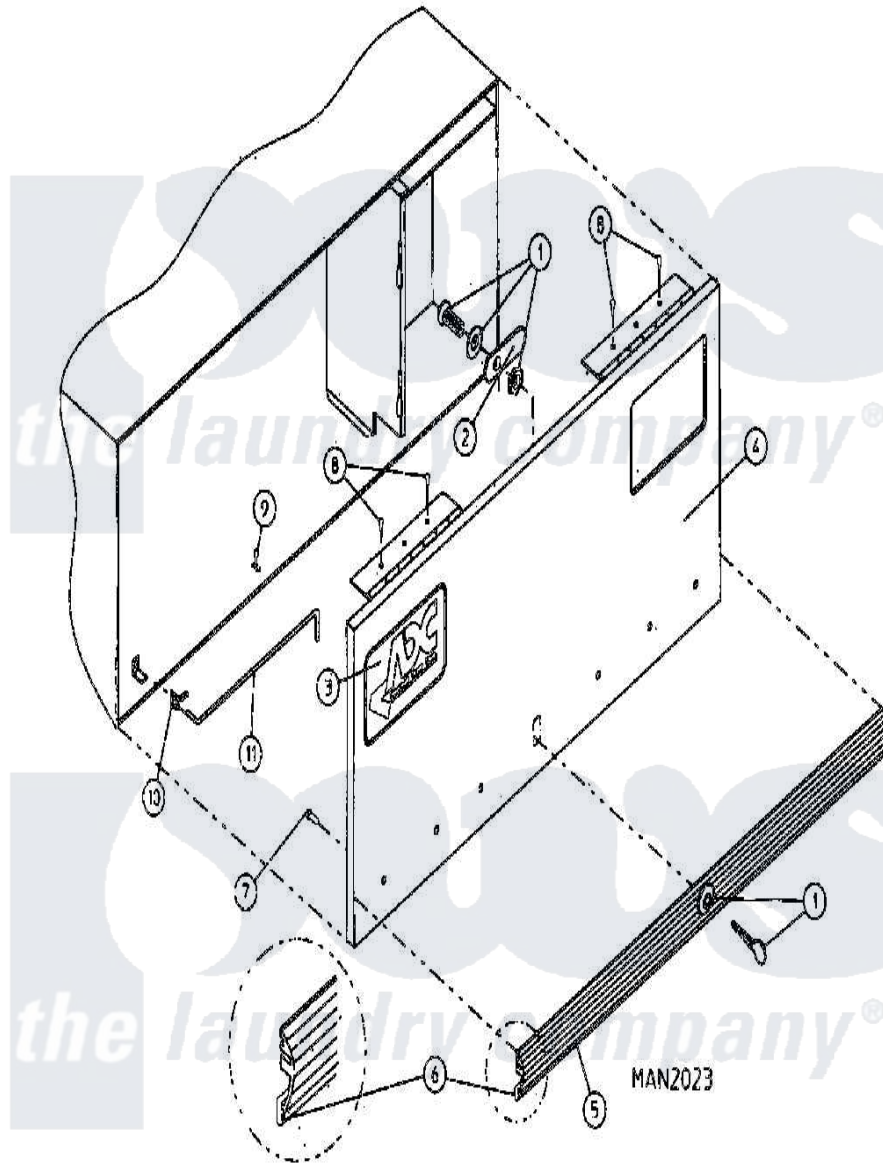

Maytag MDG30MNAWW 01 - CONTROL DOOR ASSEMBLY

Maytag [Commercial Maytag MDG30MNAWW Dryer Parts](#) Parts Diagram 01 - CONTROL DOOR ASSEMBLY
 Click on the part number to view part

| Item | Original Part Number | Replaced By | Status | Part Description |
|------|----------------------|----------------------------|---------------|--|
| 000 | W10124350 | | Not Available | ORDER PARTS FROM AMERICAN DRYER CORP AT 508-678-9000 |
| 001 | A160017 | | Not Available | LOCK, SPECIAL DUMMY |
| 002 | A160032 | 160032 | | 1 Straigh |
| 003 | A112343 | 112343 | | Maytag Log |
| " | A870011 | W10147884 | | Logo Doubl |
| 004 | A800023 | 800023 | | 15-30 Hi-S |
| 005 | A180201 | W10149336 | | 25 50 To |
| 006 | A117603 | 117603 | | 1 8 X 9 1 |
| 007 | A150201 | 150201 | | 10-32 X 1 |
| 008 | A150300 | 5307527001 | | Switch |
| 009 | A102603 | 102603 | | Richco Con |
| 010 | A102601 | | Not Available | CLIP, RETAINER (CONTROL DOOR ROD) |
| 011 | A102502 | 102502 | | 12.625 Con |