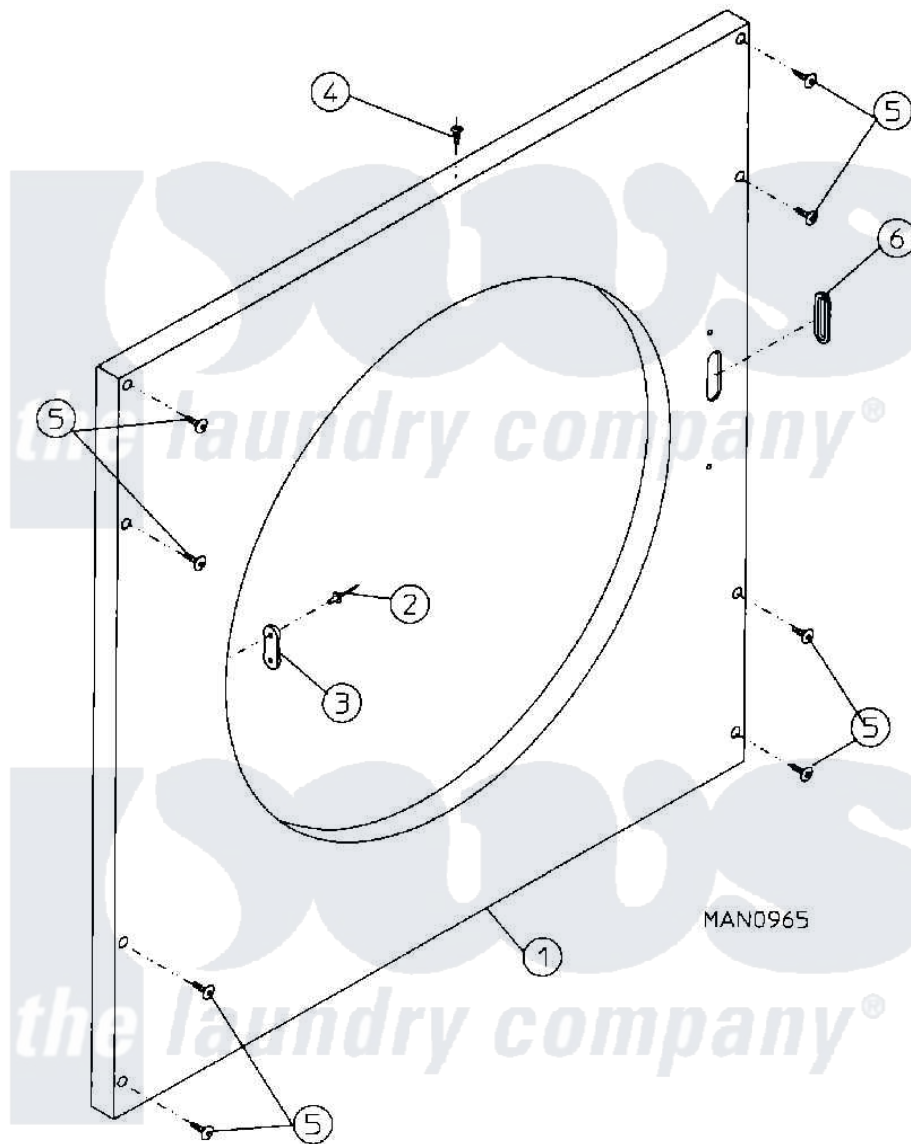

# Maytag MDG30MNAWW 06 - FRONT PANEL ASSEMBLY

Maytag Commercial Maytag MDG30MNAWW Dryer Parts Parts Diagram 06 - FRONT PANEL ASSEMBLY  
 Click on the part number to view part

Item	Original Part Number	Replaced By	Status	Part Description
000	W10124350		Not Available	ORDER PARTS FROM AMERICAN DRYER CORP AT 508-678-9000
001	A875300	<a href="#">W10147918</a>		15-30- Ins
002	A154215	<a href="#">154215</a>		5 32 X 1 4
003	A170330		Not Available	LATCH, DOOR (FRICTION)
004	A150300	<a href="#">5307527001</a>		Switch
005	A150309	<a href="#">W10146761</a>		10-16 X 1
006	A121405	<a href="#">121405</a>		Rubber Gro