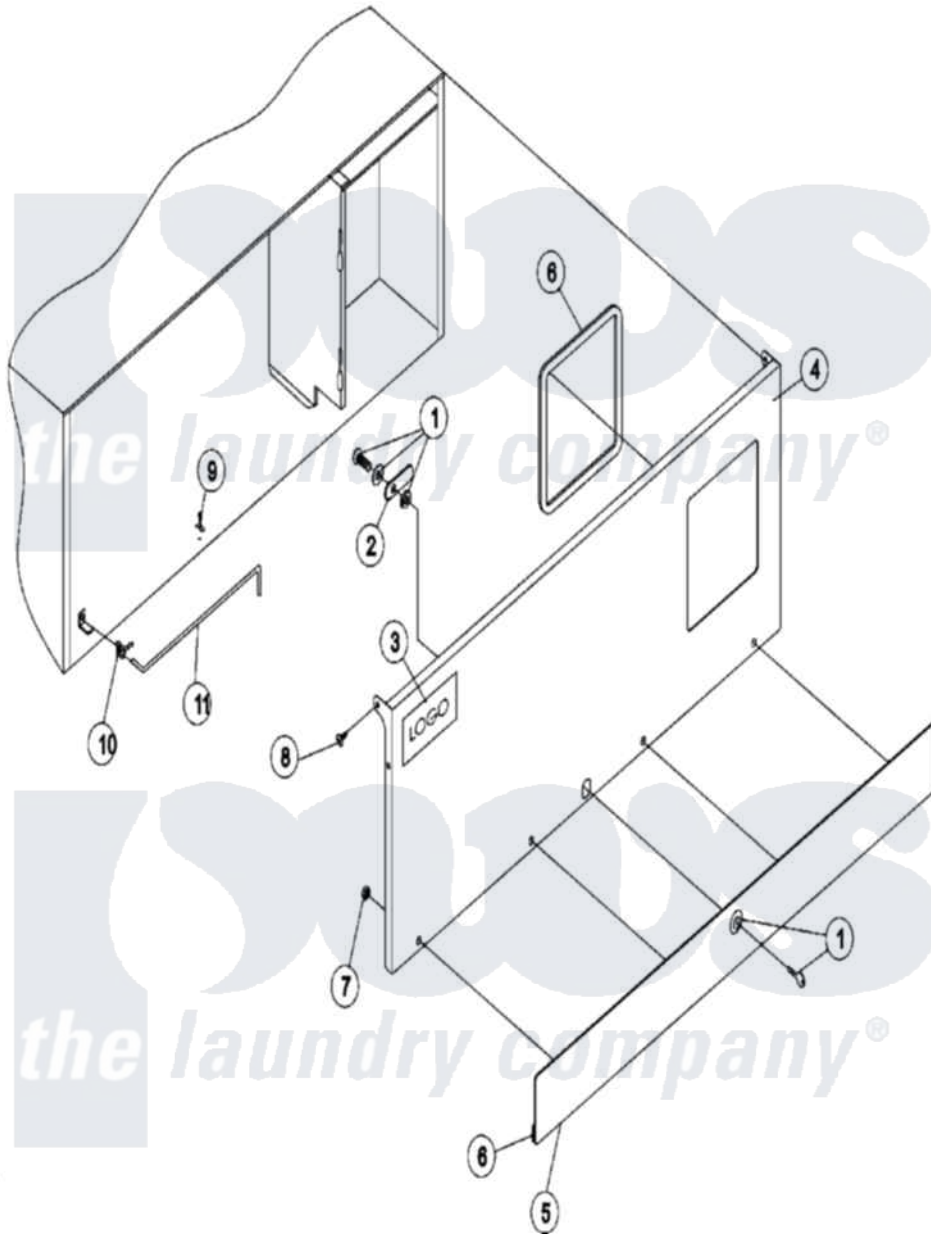

Maytag MDG30MNVWW 01 - CONTROL DOOR

Maytag Commercial Maytag MDG30MNVWW Dryer Parts Parts Diagram 01 - CONTROL DOOR
 Click on the part number to view part

Item	Original Part Number	Replaced By	Status	Part Description
000	A000000			Order Part From American Dryer Phone No.508-678-9000
001	A160017		Not Available	LOCK, SPECIAL DUMMY
002	A160016	160016		1 1/4 Str
003	A112353			Logo
004	A883477	883477		White 25-3
"	A883478	883478		Bisque 25-
005	A883476	883476		Blk 25-50V
006	A117604	117604		1 8 Thk X
007	A152014	152014		1 4-20 Ser
008	A150317	150317		10-16 X 3
009	A102603	102603		Richco Con
010	A102601		Not Available	CLIP, RETAINER (CONTROL DOOR ROD)
011	A102502	102502		12.625 Con