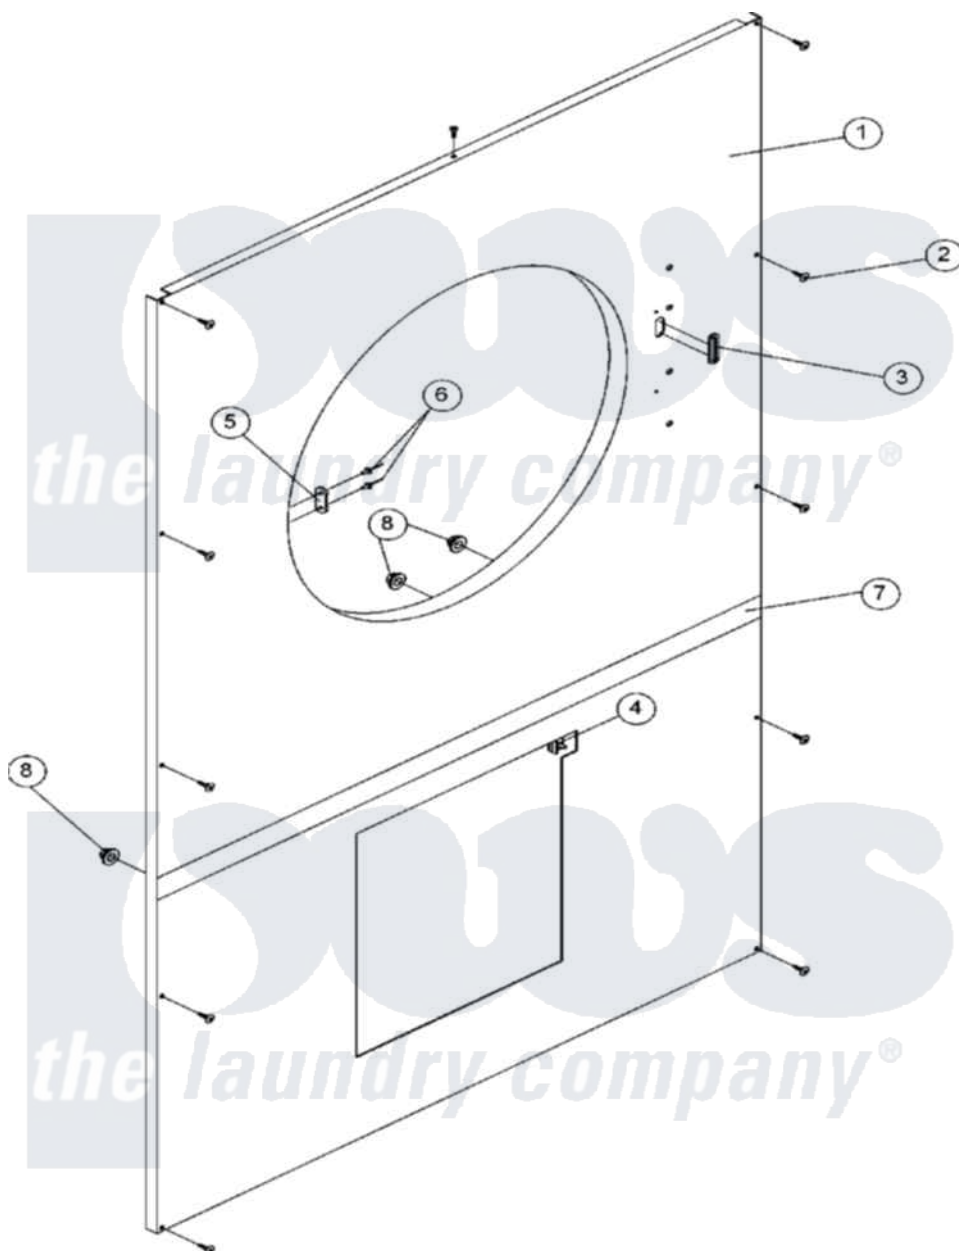

Maytag MDG30MNVWW 04 - FRONT PANEL

Maytag [Commercial Maytag MDG30MNVWW Dryer Parts](#) Parts Diagram 04 - FRONT PANEL
 Click on the part number to view part

Item	Original Part Number	Replaced By	Status	Part Description
000	A000000			Order Part From American Dryer Phone No.508-678-9000
001	A883483	883483		Bisque Mayt
"	A883484	883484		White Mayt
002	A150313	150313		10-16 X 1
"	A150318	150318		25IP Stick
003	A121405	121405		Rubber Gro
004	A122002	W10146710		Spst Door
005	A170330		Not Available	LATCH, DOOR (FRICTION)
006	A154215	154215		5 32 X 1 4
007	A883482			Trim, Front Panel Blk
008	A152014	152014		1 4-20 Ser