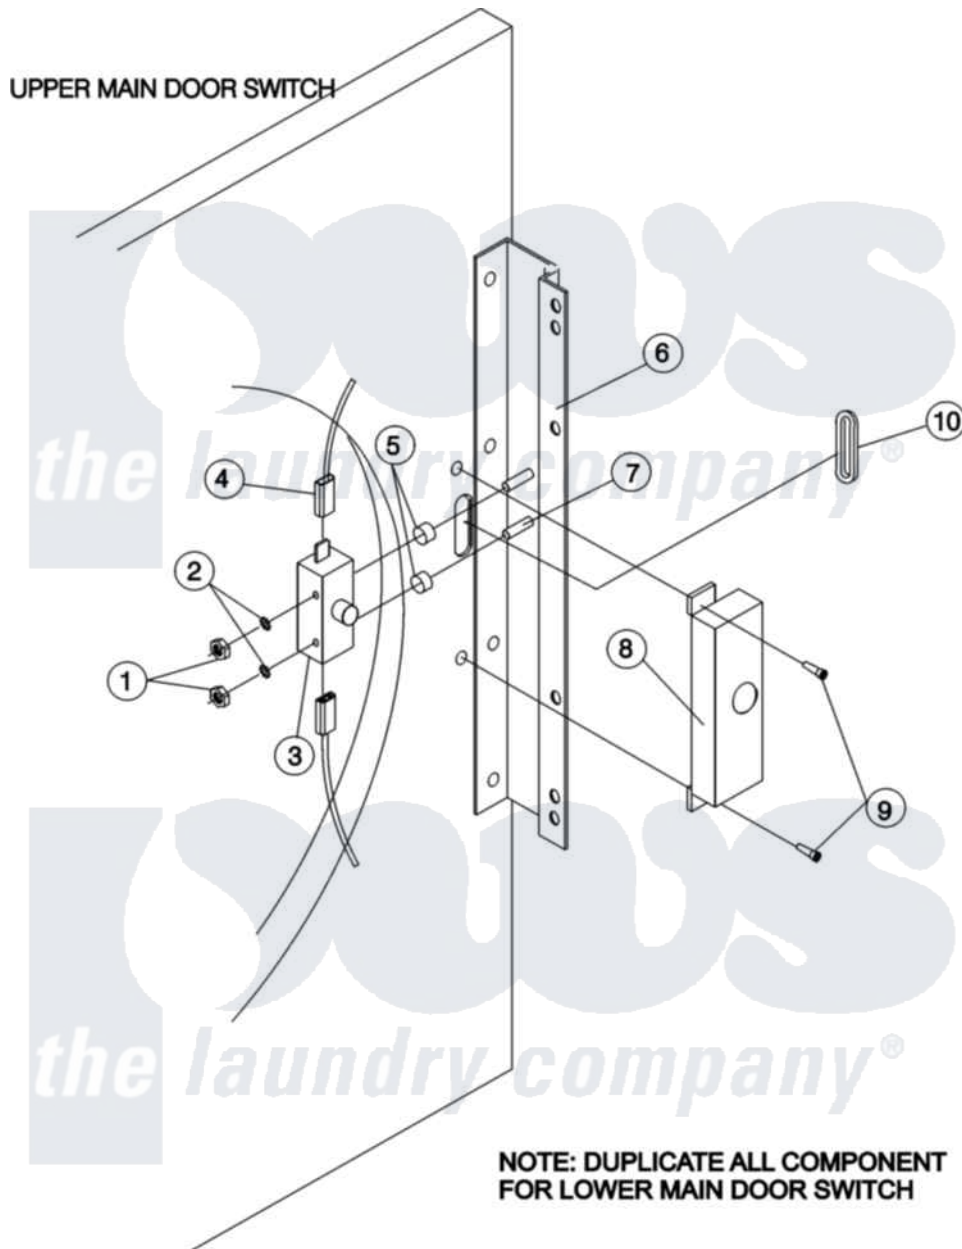

Maytag MDG30MNVWW 05 - DOOR SWITCH

Maytag [Commercial Maytag MDG30MNVWW Dryer Parts](#) Parts Diagram 05 - DOOR SWITCH
 Click on the part number to view part

Item	Original Part Number	Replaced By	Status	Part Description
000	A000000			Order Part From American Dryer Phone No.508-678-9000
001	A152013	152013		6-32 Hex N
002	A153008	153008		6 Split L
003	A137005	W10146741		SDS Door S
004	A121028	121028		1 4 X.032
005	A154281	154281		3 8 Stand
006	A801524		Not Available	BLACK DOOR HINGE
007	A153576	153576		6-32 X 1
008	A881246	W10148254		Main Door
009	A150201	150201		10-32 X 1
010	A121405	121405		Rubber Gro