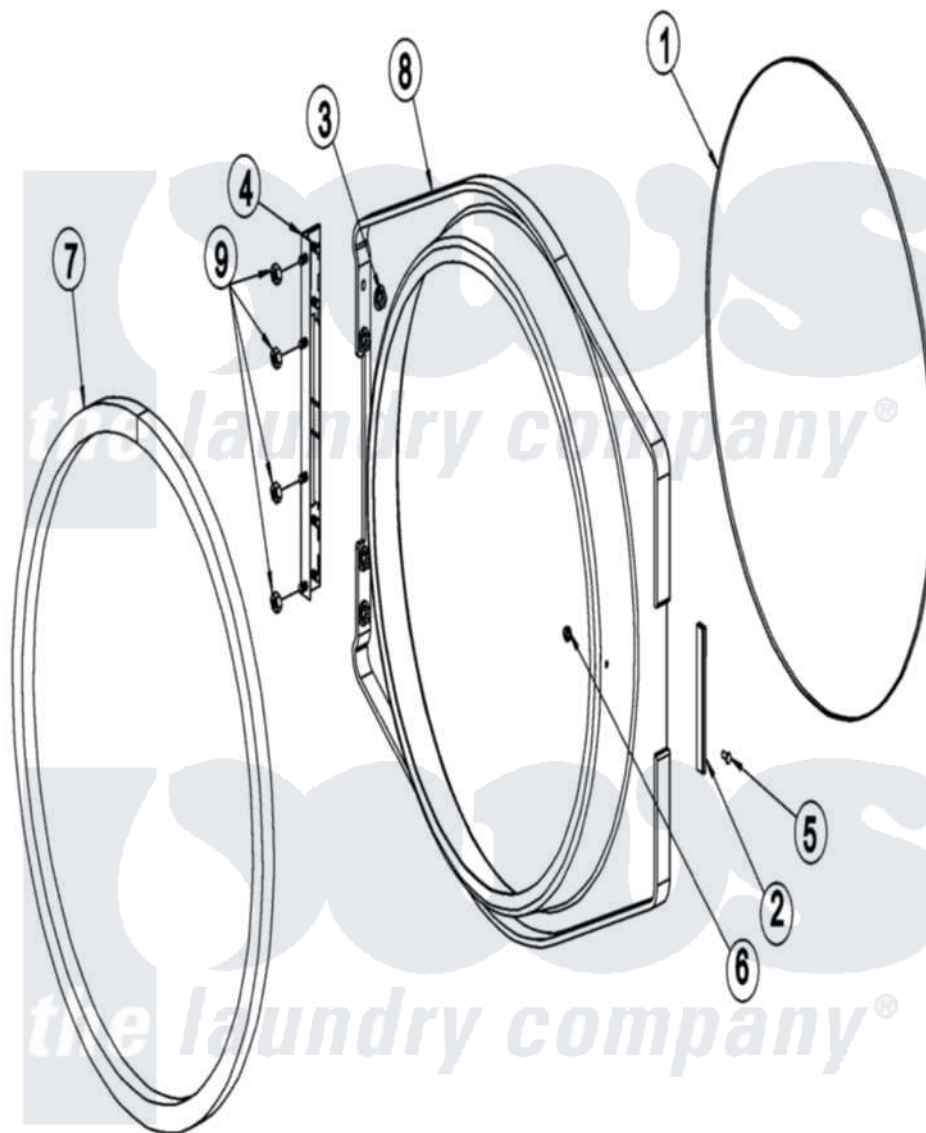

Maytag MDG30MNVWW 06 - MAIN DOOR

Maytag [Commercial Maytag MDG30MNVWW Dryer Parts](#) Parts Diagram 06 - MAIN DOOR
 Click on the part number to view part

Item	Original Part Number	Replaced By	Status	Part Description
000	A000000			Order Part From American Dryer Phone No.508-678-9000
001	A102210	102210		20 7 16 D
002	A102328	102328		37 64 Wide
003	A152014	152014		1 4-20 Ser
004	A801524		Not Available	BLACK DOOR HINGE
005	A150120	150120		10-32 x 7 16
006	A151010	151010		10-32 HI-C
007	A102349		Not Available	GASKET, DOOR (69 1/2")
008	A882991	W10148763		Formed Bla
009	A152014	152014		1 4-20 Ser