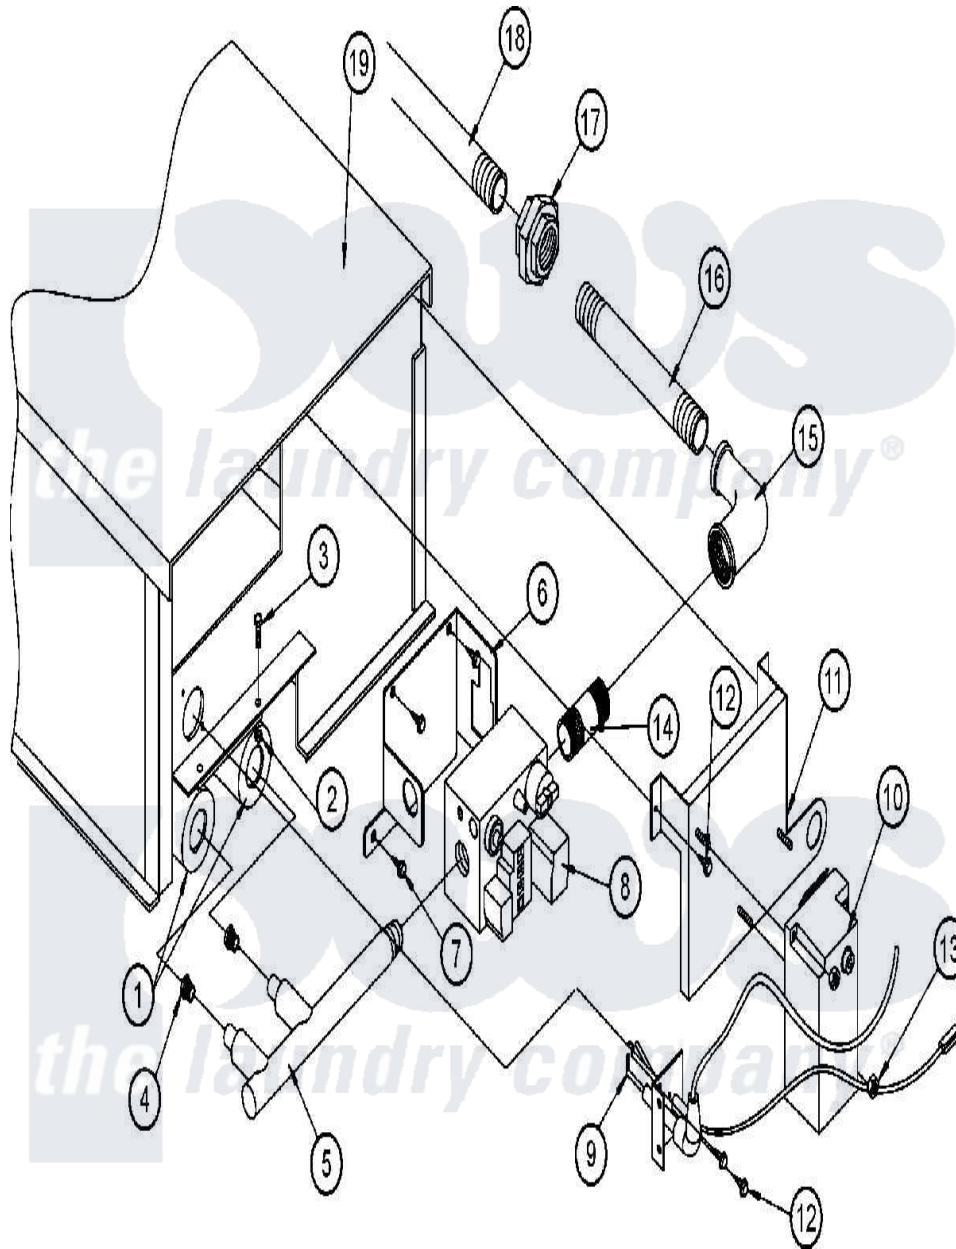

Maytag MDG30MNVWW 13 - GAS BURNER

Maytag [Commercial Maytag MDG30MNVWW Dryer Parts](#) Parts Diagram 13 - GAS BURNER
 Click on the part number to view part

Item	Original Part Number	Replaced By	Status	Part Description
000	A000000			Order Part From American Dryer Phone No.508-678-9000
001	A141105	W10146749		Large Gas
002	A151001	W10146764		8-32 Pal N
003	A150108	150108		8-32 X 1 2
004	A140806	W10146747		Burner Ori
"	A140820	140820		Burner Ori
005	A141230		Not Available	1/2" DSI MANIFOLD (2 PORT)
006	A318714	318714		Brkt For H
007	A150309	W10146761		10-16 X 1
008	A128927		Not Available	VALVE, GAS (REDUNDANT) (1/2" 24 VAC, NATURAL GAS)
"	A880960	W10148110		1 2 24V D
009	A809307		Not Available	IGNITOR-PROBE
010	A801048		Not Available	MODULE, DIRECT SPARK ING

011	A810030	810030	Mounting Plate-Lower
012	A150300	5307527001	Switch
013	A152013	152013	6-32 Hex N
014	A142700		Not Available 1/2`` CLOSE NIPPLE
015	A142500	142500	1 2-90 DEG
016	A142800		Pipe, 1/2 " X 18" B.I.
017	A142600	142600	1 2 Black
018	A142818		Nipple, B.I.
019	A817060	817060	ADG-30V NA
"	A817061		Burner Box Complete
"	A850858	850858	Ad-30-50-3
"	A883321	W10148910	Mdg-30V LP