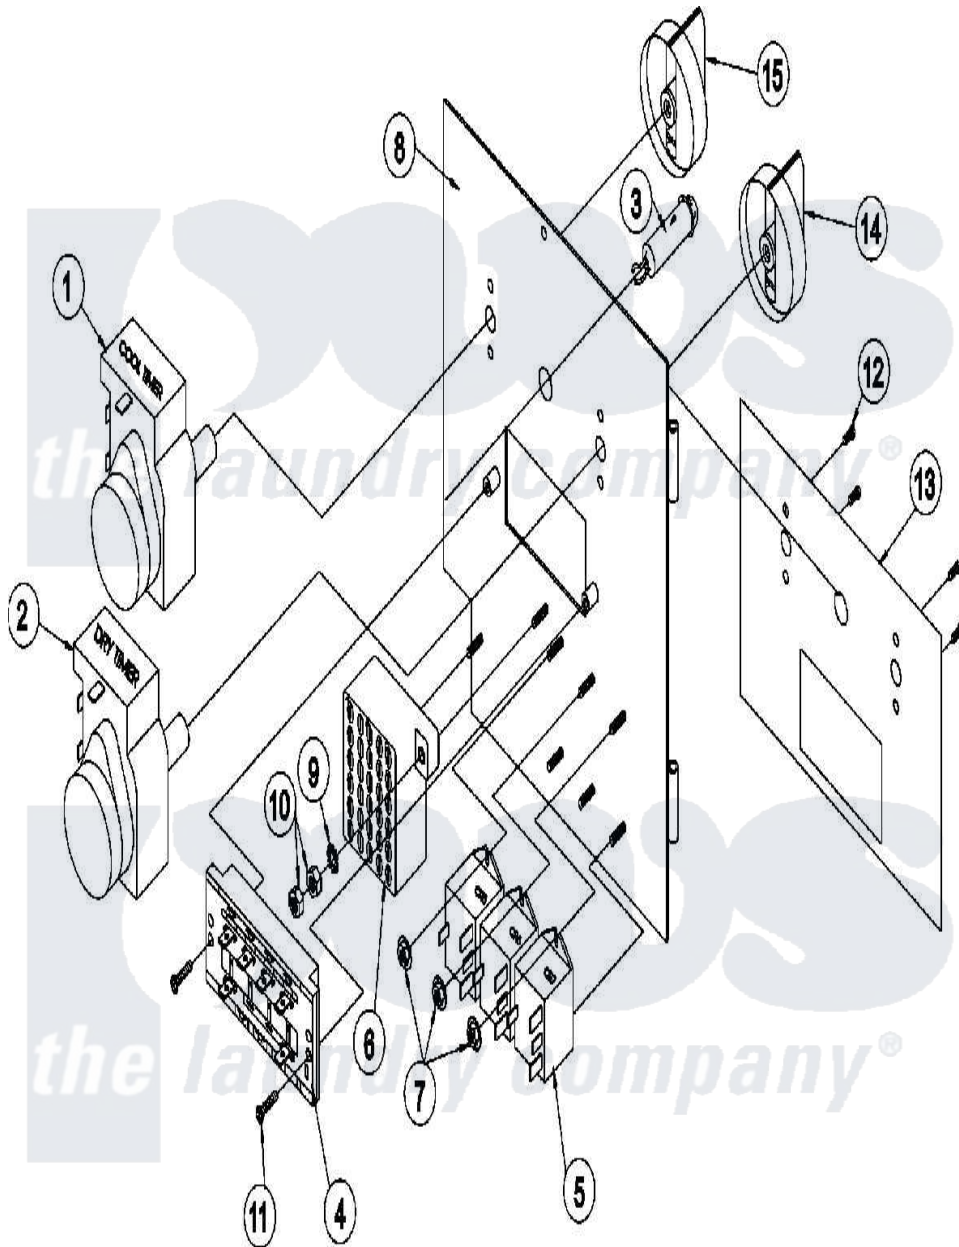

Maytag MDG30MNVWW 18 - DUAL TIMER CONTROLS

Maytag [Commercial Maytag MDG30MNVWW Dryer Parts](#) Parts Diagram 18 - DUAL TIMER CONTROLS
 Click on the part number to view part

Item	Original Part Number	Replaced By	Status	Part Description
000	A000000			Order Part From American Dryer Phone No.508-678-9000
001	A824298	W10147394		15 Min Tim
002	A824299		Not Available	TIMER 60 MIN 24 VAC
003	A824175	824175		Dt Panel J1a
004	A122301	W10146712		Tap Touch
005	A131932	W10146735		Relay Spst
006	A120730		Not Available	BLOCK, TERMINAL (30 POS)
007	A151000	WH12X195		Switch Assembly
008	A850392	W10147685		Main Line
"	A882903	882903		Dual Timer
009	A153010	153010		6 Internal
010	A152000	152000		6-32 HEX N
011	A150207	150207		10-24 X 1
012	A150110	150110		8-32 X 1 4
013	A112563	112563		Dual Timer
014	A124104	124104		Pure Touch