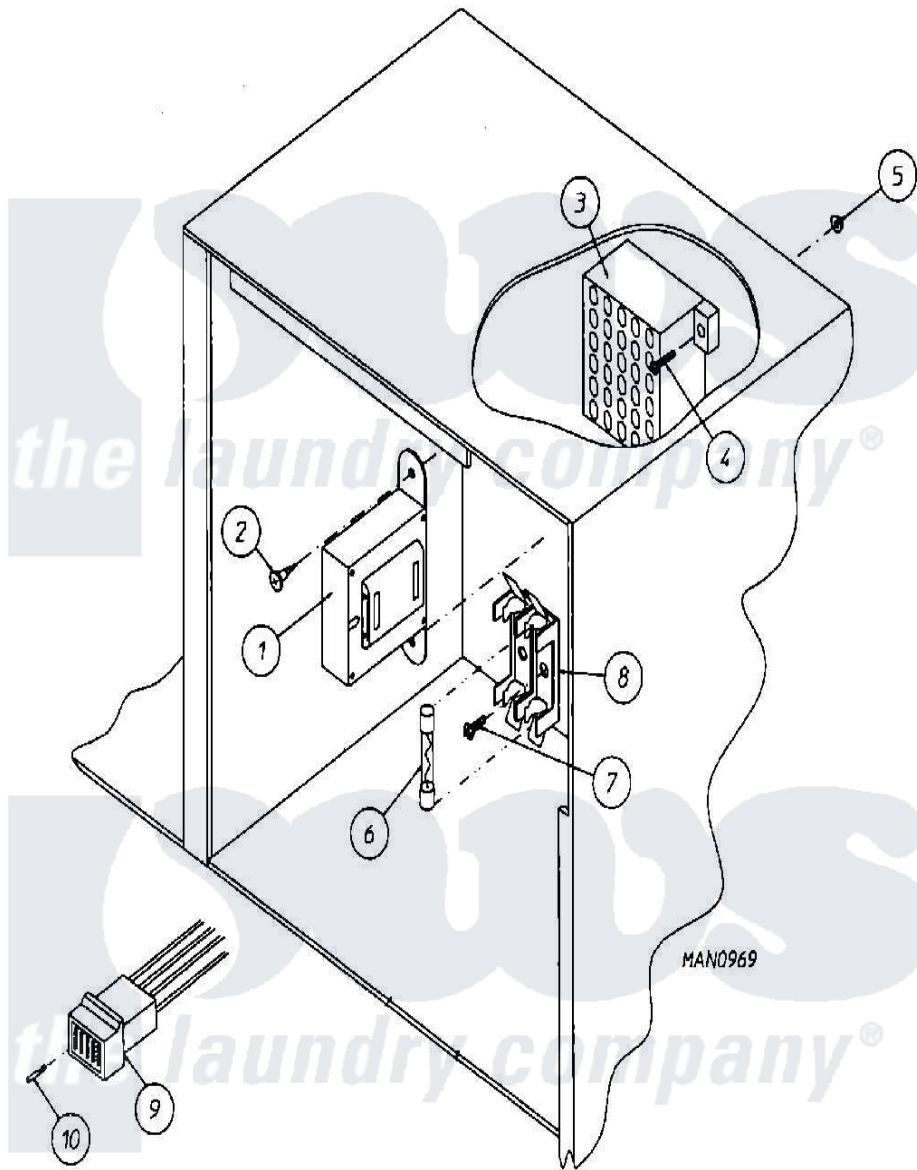

Maytag MDG30PC2AL 02 - CONTROL BOX ASSEMBLY (PC2)

Maytag [Commercial Maytag MDG30PC2AL Dryer Parts](#) Parts Diagram 02 - CONTROL BOX ASSEMBLY (PC2)
 Click on the part number to view part

Item	Original Part Number	Replaced By	Status	Part Description
000	W10124350		Not Available	ORDER PARTS FROM AMERICAN DRYER CORP AT 508-678-9000
001	A141403		Not Available	TRANSFORMER (24 VAC) (FOR MICROPROCESSOR MODELS)
002	A150300	5307527001		Switch
003	A120715	W10146700		30 Pos Ter
004	A150002	150002		6-32 X 1
005	A151000	WH12X195		Switch Assembly
006	A136057	W10146739		0.5 A 250
007	A150301	150301		8-18 X 7
008	A136008	136008		Fuse Block
009	A122641	122641		15 Pos. MI
010	A122706	122706		20-16 AWG