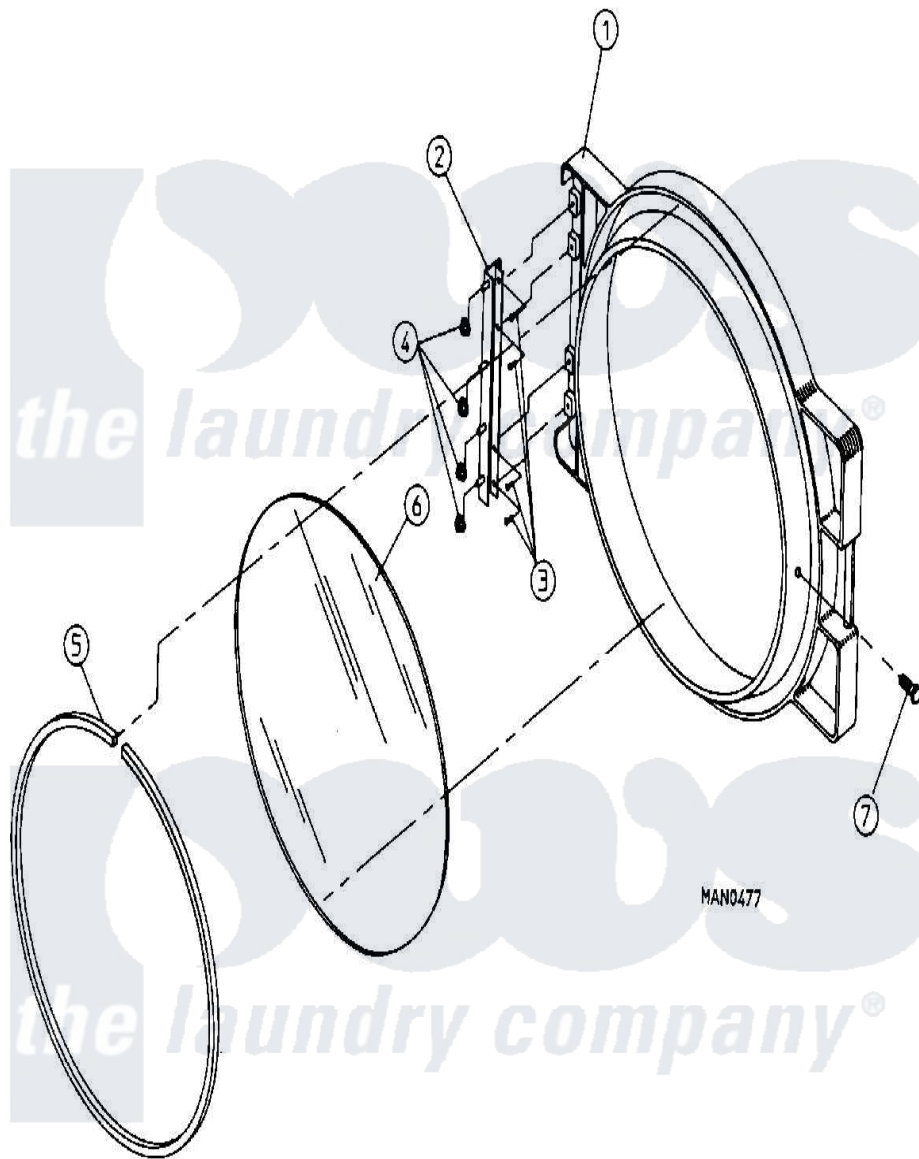

Maytag MDG30PC2AL 10 - DOOR ASSEMBLY (PC2)

Maytag [Commercial Maytag MDG30PC2AL Dryer Parts](#) Parts Diagram 10 - DOOR ASSEMBLY (PC2)
 Click on the part number to view part

Item	Original Part Number	Replaced By	Status	Part Description
000	W10124350		Not Available	ORDER PARTS FROM AMERICAN DRYER CORP AT 508-678-9000
001	A103062			Hinge Pin
"	A881421			Door Assembly Complete
"	A882963			Door Frame
002	A800448	800448		12 1 2 Ma
003	A150410	MC80MD		Elmntsurf
004	A152014	152014		1 4-20 Ser
005	A102353		Not Available	GASKET, MAIN DOOR (69-1/2")
"	A170725		Not Available	ADHESIVE, MOUNTING (GLASS AND GASKET ADHESIVE)
006	A102210	102210		20 7 16 D
"	A102212	102212		Main Door
"	A170730	170730		10.3 Oz Cl
007	A150431	150431		10x7 16 D