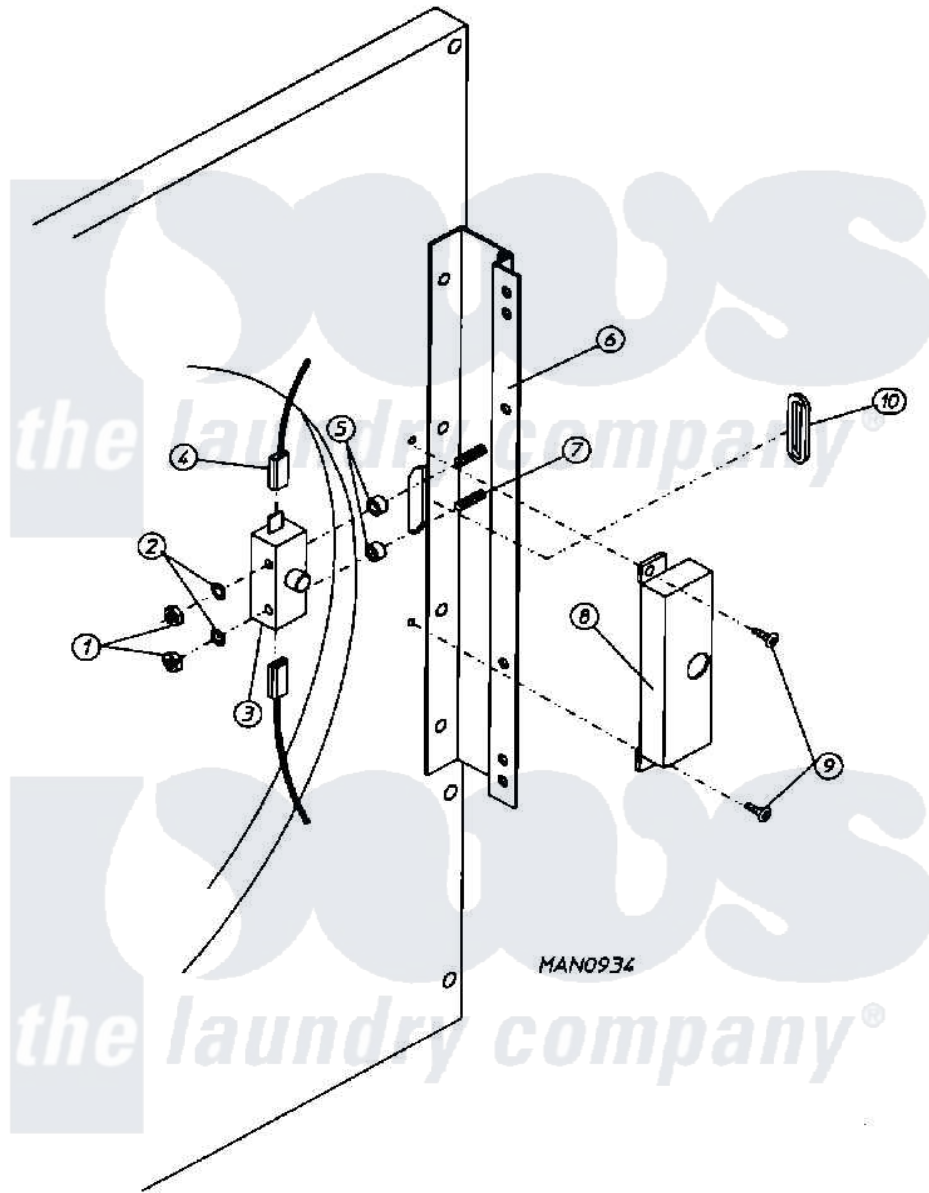

Maytag MDG30PC2AL 11 - MAIN DOOR SWITCH HOUSING (PC2)

Maytag [Commercial Maytag MDG30PC2AL Dryer Parts](#) Parts Diagram 11 - MAIN DOOR SWITCH HOUSING (PC2)
 Click on the part number to view part

Item	Original Part Number	Replaced By	Status	Part Description
000	W10124350		Not Available	ORDER PARTS FROM AMERICAN DRYER CORP AT 508-678-9000
001	A152013	152013		6-32 Hex N
002	A153008	153008		6 Split L
003	A137005	W10146741		SDS Door S
004	A121028	121028		1 4 X .032
005	A154281	154281		3 8 Stand
006	A800448	800448		12 1 2 Ma
007	A153565	153565		6-32 X 1 S
008	A313218	W10146845		MAIN DOOR
009	A150201	150201		10-32 X 1
010	A121405	121405		Rubber Gro