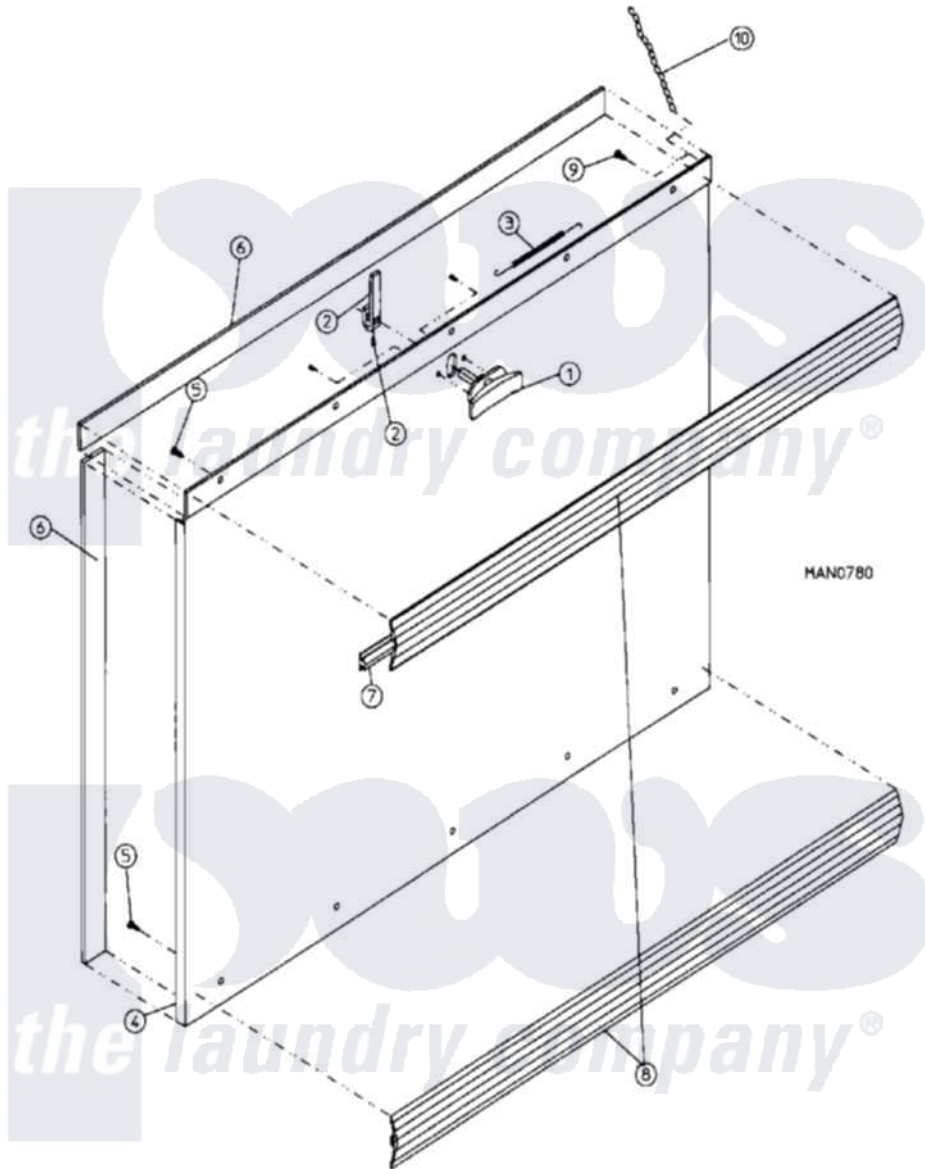

Maytag MDG30PC2AQ 09 - CABINET - LINT DOOR ASSEMBLY (PC2)

Maytag Commercial Maytag MDG30PC2AQ Dryer Parts Parts Diagram 09 - CABINET - LINT DOOR ASSEMBLY (PC2)
 Click on the part number to view part

Item	Original Part Number	Replaced By	Status	Part Description
000	W10124350		Not Available	ORDER PARTS FROM AMERICAN DRYER CORP AT 508-678-9000
001	A160001		Not Available	LOCK ASSEMBLY W/KEY
"	A160103	160103		Key For Ad
"	A160104	160104		Key For Mk
002	A150425	W10146763		12-24 X 3
"	A160008	160008		2 1/2 Str
003	A157000	157000		SPRING-DRO
004	A800216	W10149260		30 Drop L
"	A800233	W10146996		30 Insul.
005	A150201	150201		10-32 X 1
006	A117604	117604		1 8 Thk X
007	A102307		Not Available	GASKET, TRIM BUMPER (SOLD IN FEET)
008	A180202		Not Available	TOP TRIM STRIP W/LOCK HOLE (38-1/4" LENGTH)
009	A150418	150418		Dlh 4 X .1