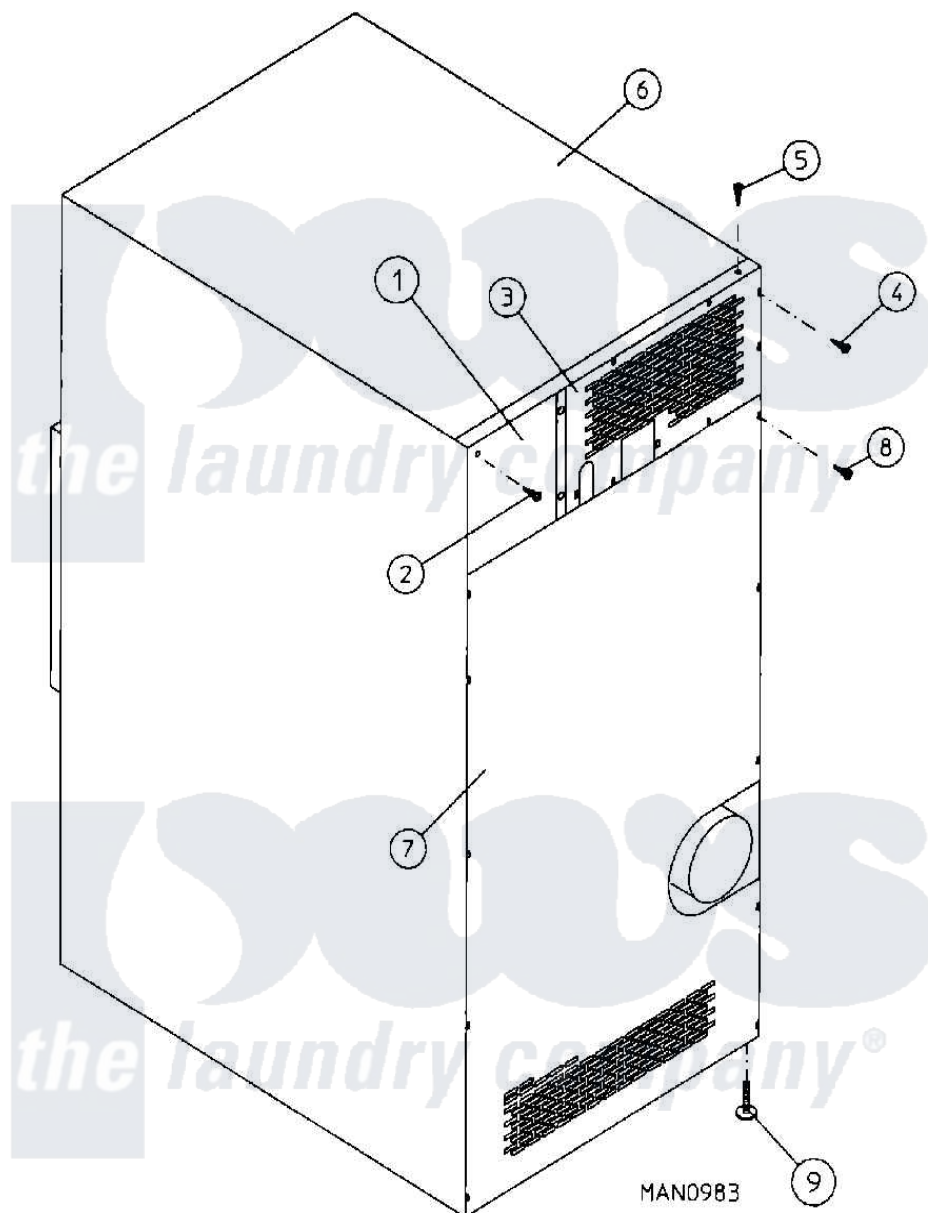

Maytag MDG30PC2Ax 02 - CABINET

Maytag Commercial Maytag MDG30PC2Ax Dryer Parts Parts Diagram 02 - CABINET
 Click on the part number to view part

Item	Original Part Number	Replaced By	Status	Part Description
000	W10124350		Not Available	ORDER PARTS FROM AMERICAN DRYER CORP AT 508-678-9000
001	A322809	322809		Back Elect
002	A150301	150301		8-18 X 7
003	A314411		Not Available	TOP, BACKGUARD
004	A150301	150301		8-18 X 7
005	A150301	150301		8-18 X 7
006	A312535	W10146835		Ad50 Hr-EI
007	A314412		Not Available	BOTTOM, (BACKGUARD)
008	A150301	150301		8-18 X 7
009	A103500	103500		LEVELING L