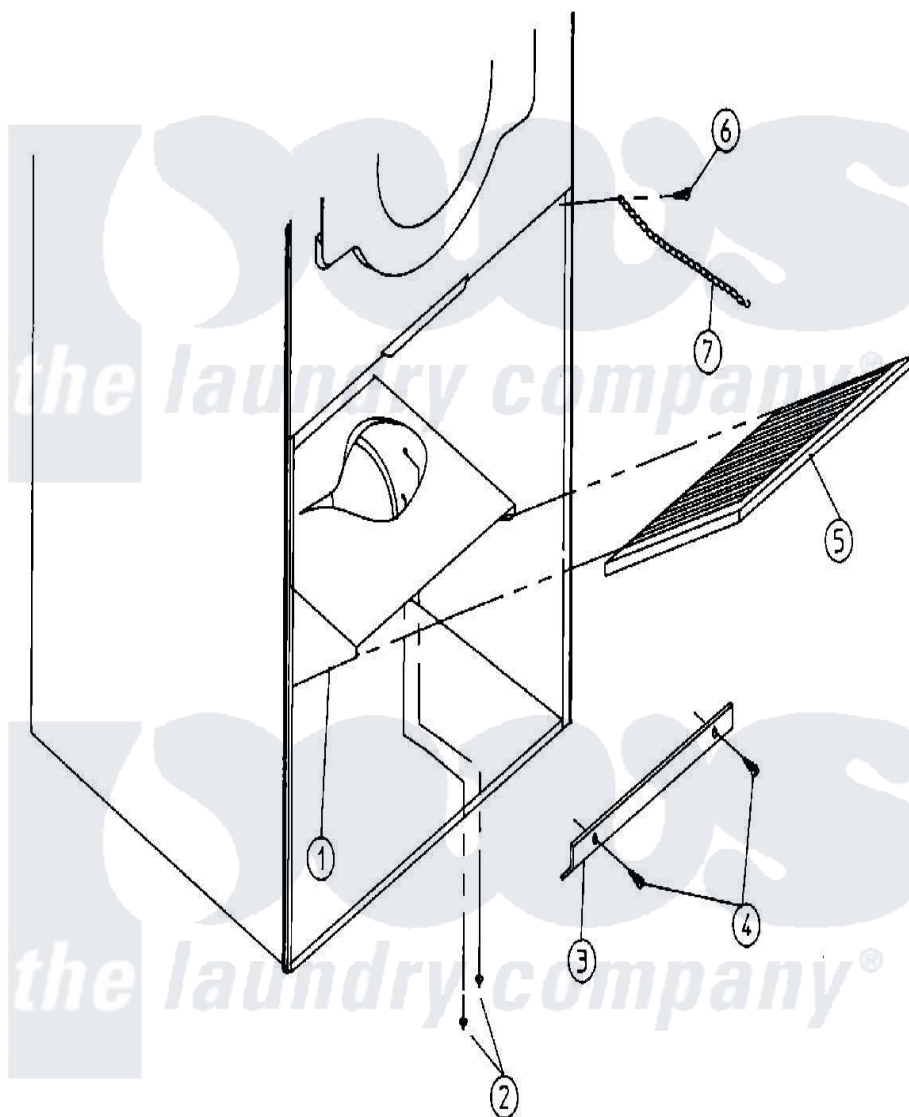

Maytag MDG30PC2Ax 03 - LINT TRAP ASSEMBLY

Maytag [Commercial Maytag MDG30PC2Ax Dryer Parts](#) Parts Diagram 03 - LINT TRAP ASSEMBLY
 Click on the part number to view part

Item	Original Part Number	Replaced By	Status	Part Description
000	W10124350		Not Available	ORDER PARTS FROM AMERICAN DRYER CORP AT 508-678-9000
001	A800408	W10147054		30 LinT T
"	A800409	W10147055		30 LinT T
002	A154200	154200		5 32 RIVE
003	A304102	W10146786		30 Lint S
004	A150300	5307527001		Switch
005	A800503	W10147061		285-30-24-
006	A150419	150419		6 X 1 2 T
007	A108120	108120		Chain For
"	A150418	150418		Dlh 4 X .1