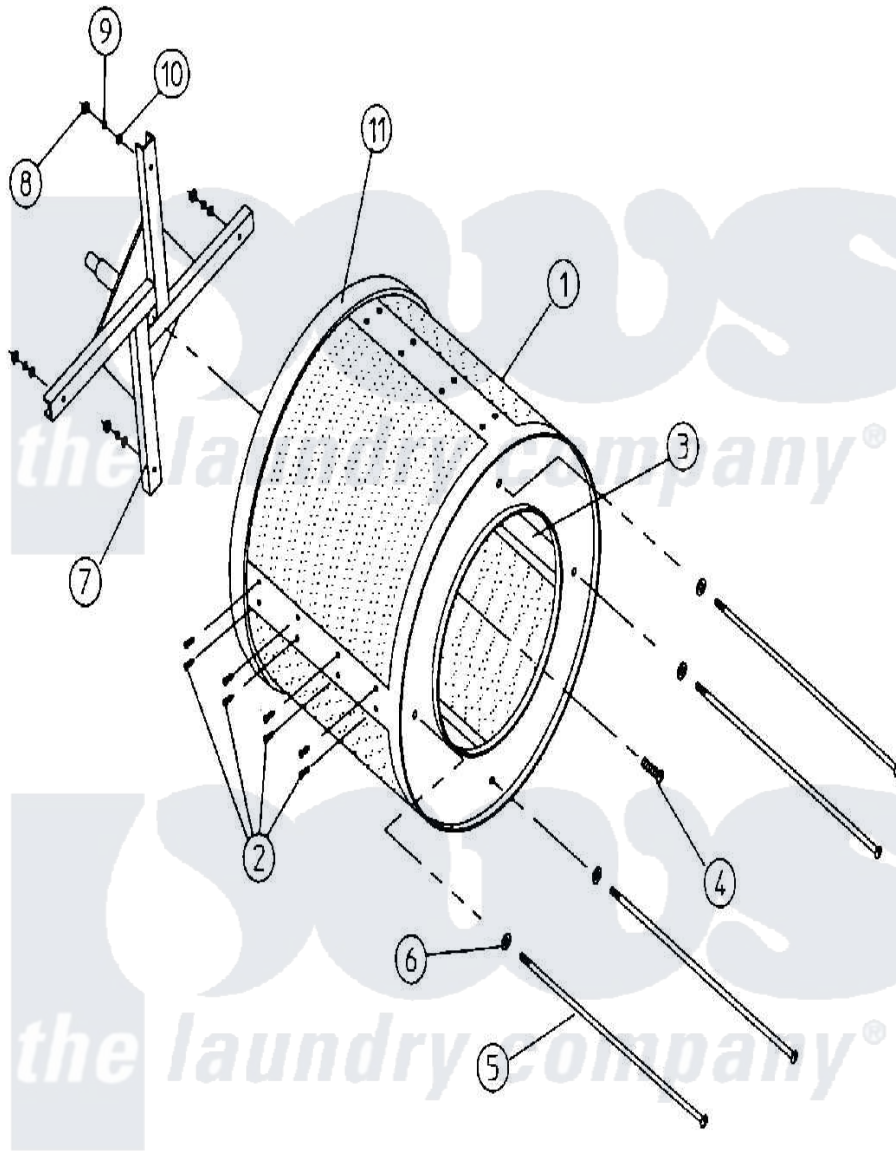

Maytag MDG30PC2Ax 04 - TUMBLER & SUPPORT ASSEMBLY

MAN0309

Maytag [Commercial Maytag MDG30PC2Ax Dryer Parts](#) Parts Diagram 04 - TUMBLER & SUPPORT ASSEMBLY
 Click on the part number to view part

Item	Original Part Number	Replaced By	Status	Part Description
000	W10124350		Not Available	ORDER PARTS FROM AMERICAN DRYER CORP AT 508-678-9000
001	A800703	800703		30 Tumbler
"	A800803	800803		30 Tumbler
002	A150415		Not Available	SCREW, CRIMPTITE (PH. RD.HD.) (No.10-16 X 1/2" PH. RD. HD.)
003	A301304	W10146780		30 Tumbler
004	A150518	150518		5 16-18 X
005	A100902		Not Available	ROD, TIE (No.18-5/16" X 31")
006	A153001	153001		5 16 Flat
007	A800603	800603		30 Tumbler
008	A152004	8182933		Nut, Hex
009	A153002	8182939		Washer, Lock
010	A153001	153001		5 16 Flat
011	A116002	W10149238		Felt Colla
"	A401010	401010		3M 847 CO