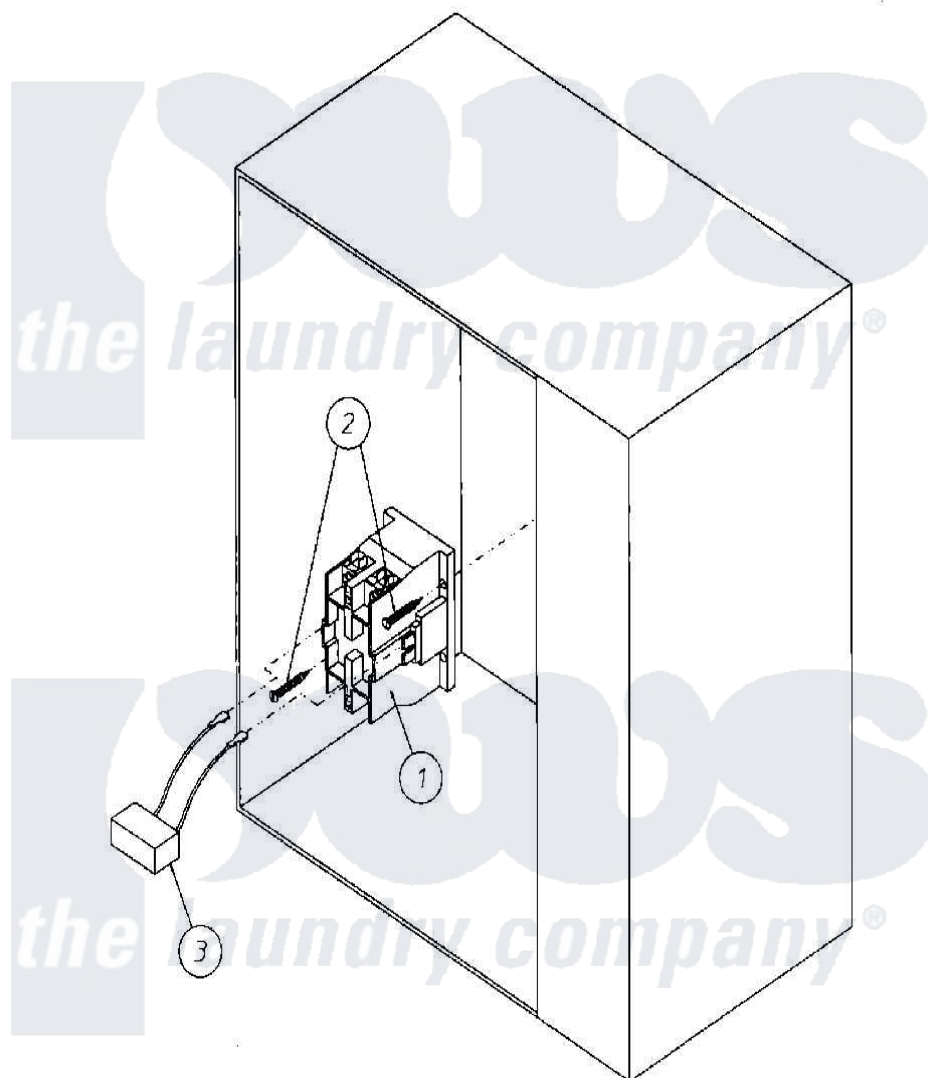

# Maytag MDG30PC3AW 04 - ELECTRICAL RELAY PANEL ASSEMBLY

Maytag [Commercial Maytag MDG30PC3AW Dryer Parts](#) Parts Diagram 04 - ELECTRICAL RELAY PANEL ASSEMBLY  
Click on the part number to view part

Item	Original Part Number	Replaced By	Status	Part Description
000	W10124350		Not Available	ORDER PARTS FROM AMERICAN DRYER CORP AT 508-678-9000
001	A132475	<a href="#">W10146737</a>		SQ D Dp 24
002	A150299	<a href="#">150299</a>		10 X 1 H
003	A824828	<a href="#">W10147397</a>		RC Network
004	A322809	<a href="#">322809</a>		Back Elect
005	A150301	<a href="#">150301</a>		8-18 X 7