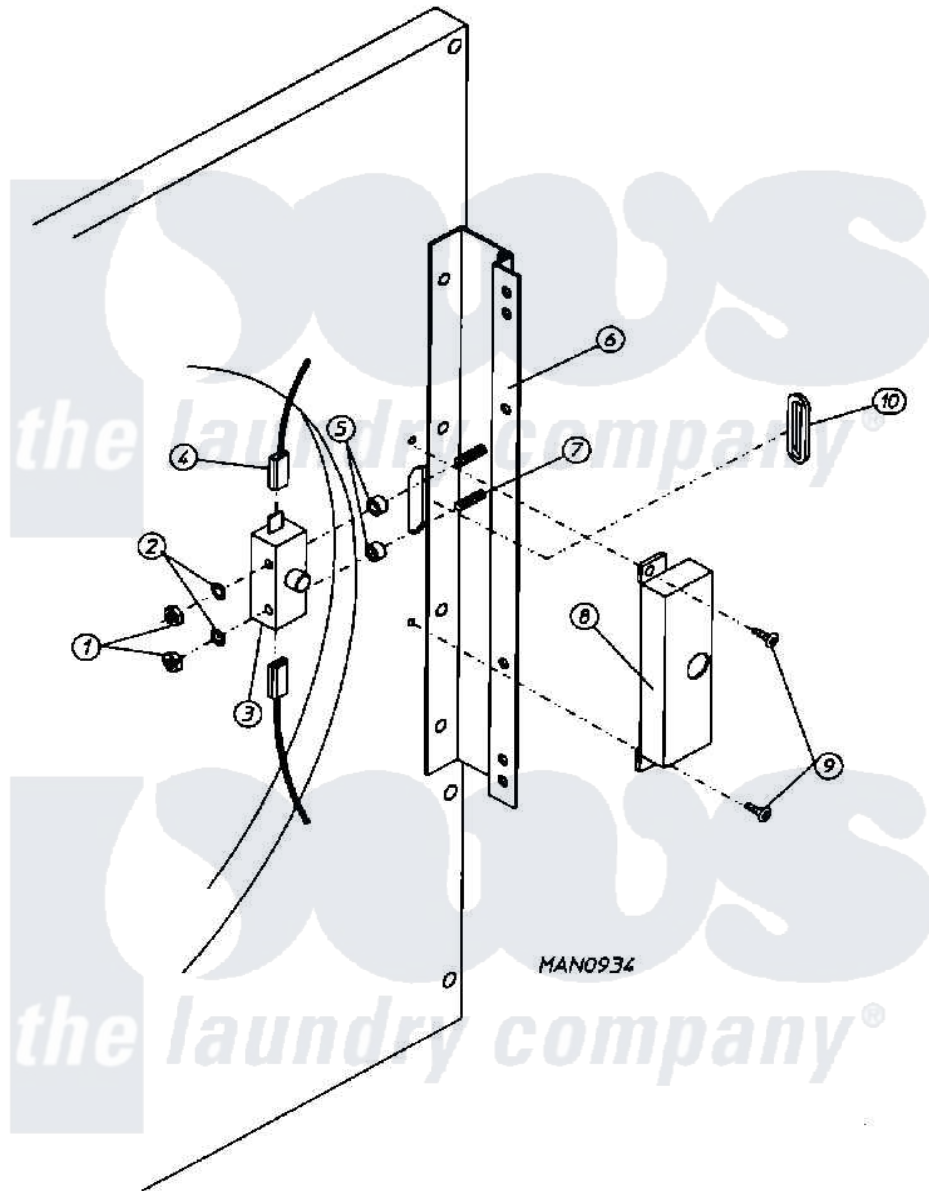

Maytag MDG30PC3AW 10 - MAIN DOOR SWITCH HOUSING

Maytag Commercial Maytag MDG30PC3AW Dryer Parts Parts Diagram 10 - MAIN DOOR SWITCH HOUSING
 Click on the part number to view part

Item	Original Part Number	Replaced By	Status	Part Description
000	W10124350		Not Available	ORDER PARTS FROM AMERICAN DRYER CORP A 508-678-9000.
001	A152013	152013		6-32 Hex N
002	A153008	153008		6 Split L
003	A137005	W10146741		SDS Door S
004	A121028	121028		1 4 X.032
005	A154281	154281		3 8 Stand
006	A800448	800448		12 1 2 Ma
007	A153565	153565		6-32 X 1 S
008	A313218	W10146845		MAIN DOOR
009	A150201	150201		10-32 X 1
010	A121405	121405		Rubber Gro