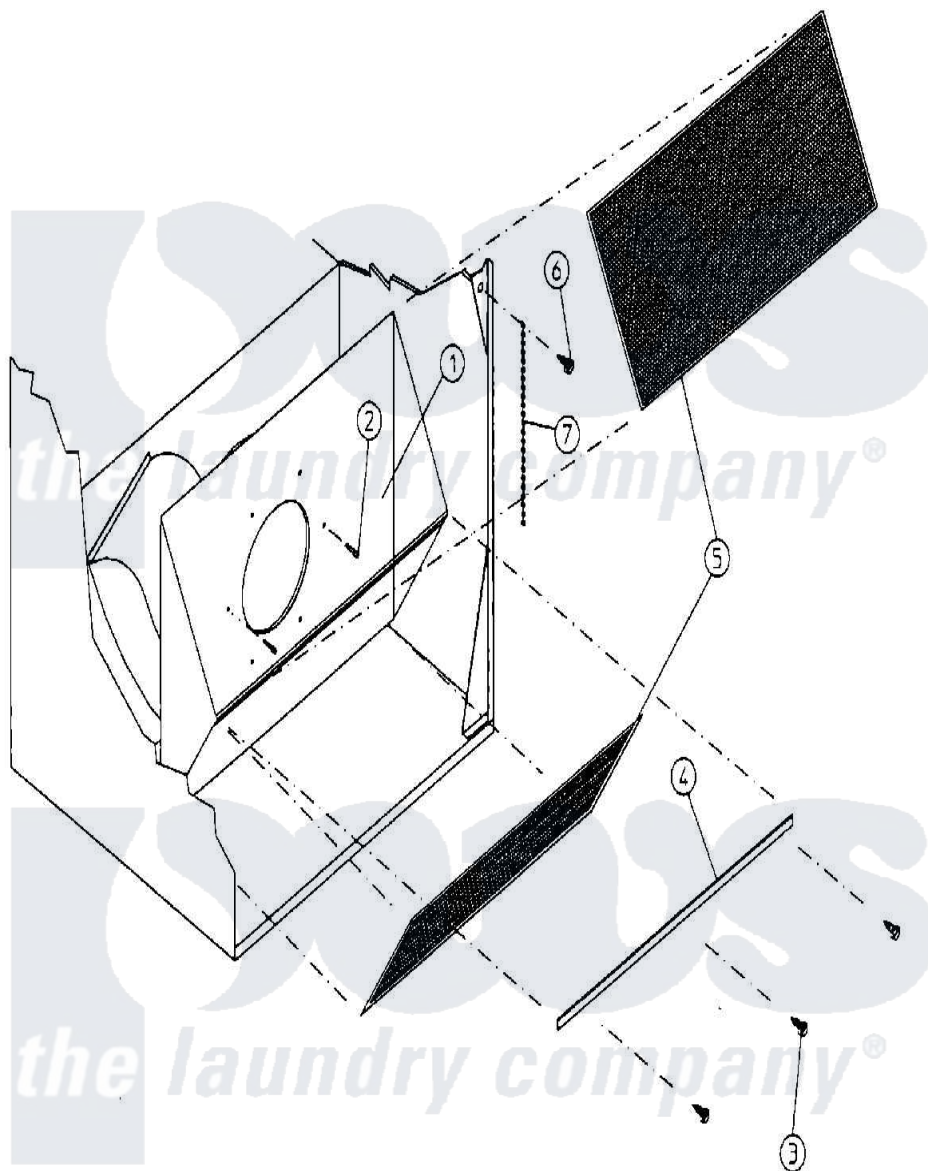

Maytag MDG30PC3AW 11 - LINT TRAP ASSEMBLY

MAN0275

Maytag [Commercial Maytag MDG30PC3AW Dryer Parts](#) Parts Diagram 11 - LINT TRAP ASSEMBLY
 Click on the part number to view part

Item	Original Part Number	Replaced By	Status	Part Description
000	W10124350		Not Available	ORDER PARTS FROM AMERICAN DRYER CORP AT 508-678-9000
001	A880913	W10148087		AD24 30 S
"	A880914	W10148088		AD24 30 S
002	A154200	154200		5 32 RIVE
003	A150300	5307527001		Switch
004	A304100	304100		SM LINT TR
005	A800500	800500		Screen, Lint
006	A150419	150419		6 X 1 2 T
007	A108120	108120		Chain For
008	A150418	150418		Dlh 4 X .1