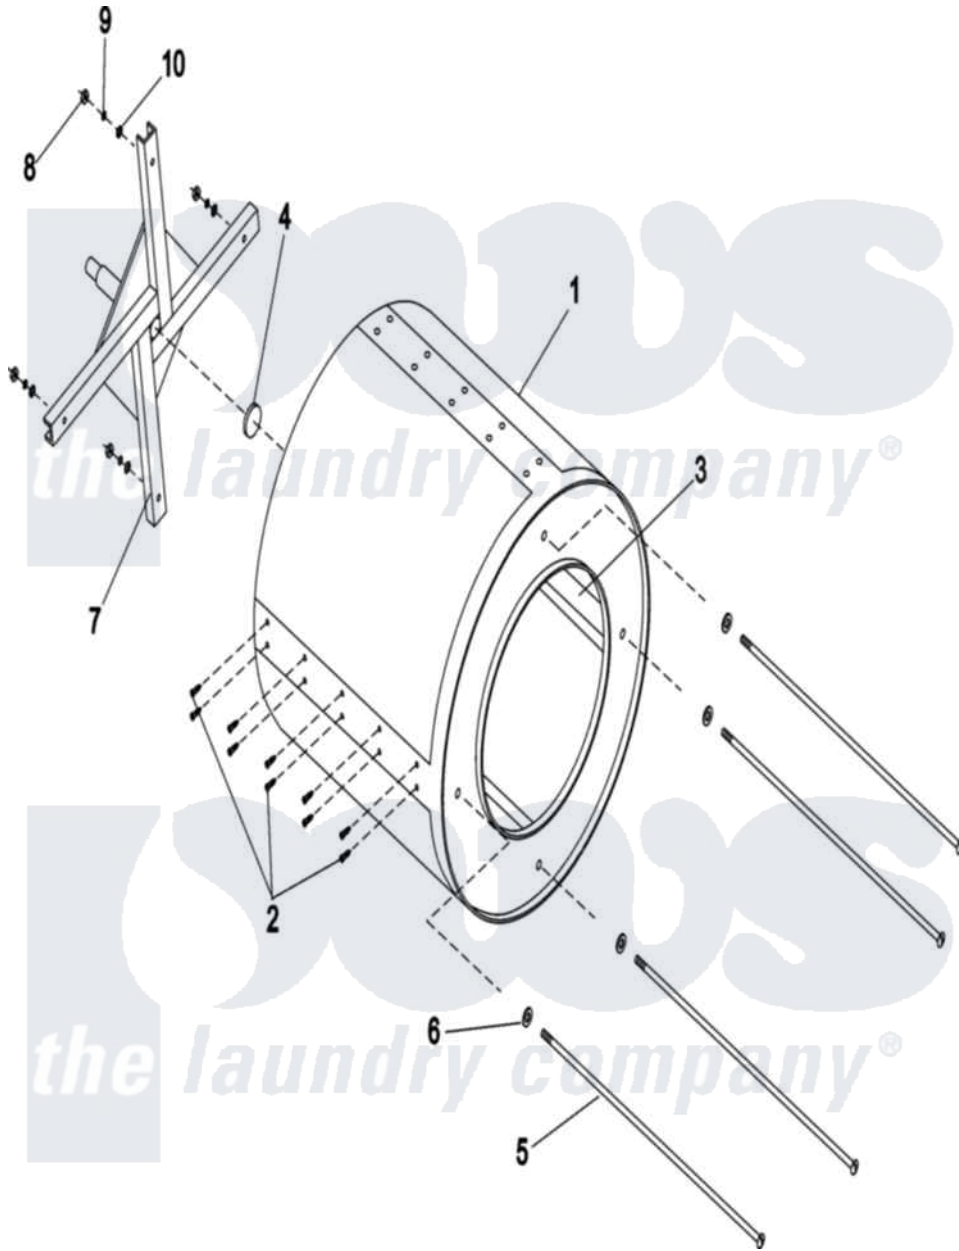

Maytag MDG30PCCWW 07 - TUMBLER SUPPORT ASY

Maytag Commercial Maytag MDG30PCCWW Dryer Parts Parts Diagram 07 - TUMBLER SUPPORT ASY
 Click on the part number to view part

Item	Original Part Number	Replaced By	Status	Part Description
001	A800703	800703		30 Tumbler
"	A800803	800803		30 Tumbler
002	A150413		Not Available	SCREW, CRIMPTITE (No.10-16 X 1/2" PH.)
"	A150429	4002006801		Svc Interlock Switch Assembly
003	A301304	W10146780		30 Tumbler
004	A115986	115986		Felt Tumbler
005	A100915	100915		3 8-16 X 3
"	A150313	150313		10-16 X 1
006	A153004	153004		3 8 X 1
007	A100724	100724		1 4 X 1 4
"	A800603	800603		30 Tumbler
008	A152027	152027		3 8-16 Nyl
009	A153005	153005		3 8 Split
010	A153004	153004		3 8 X 1