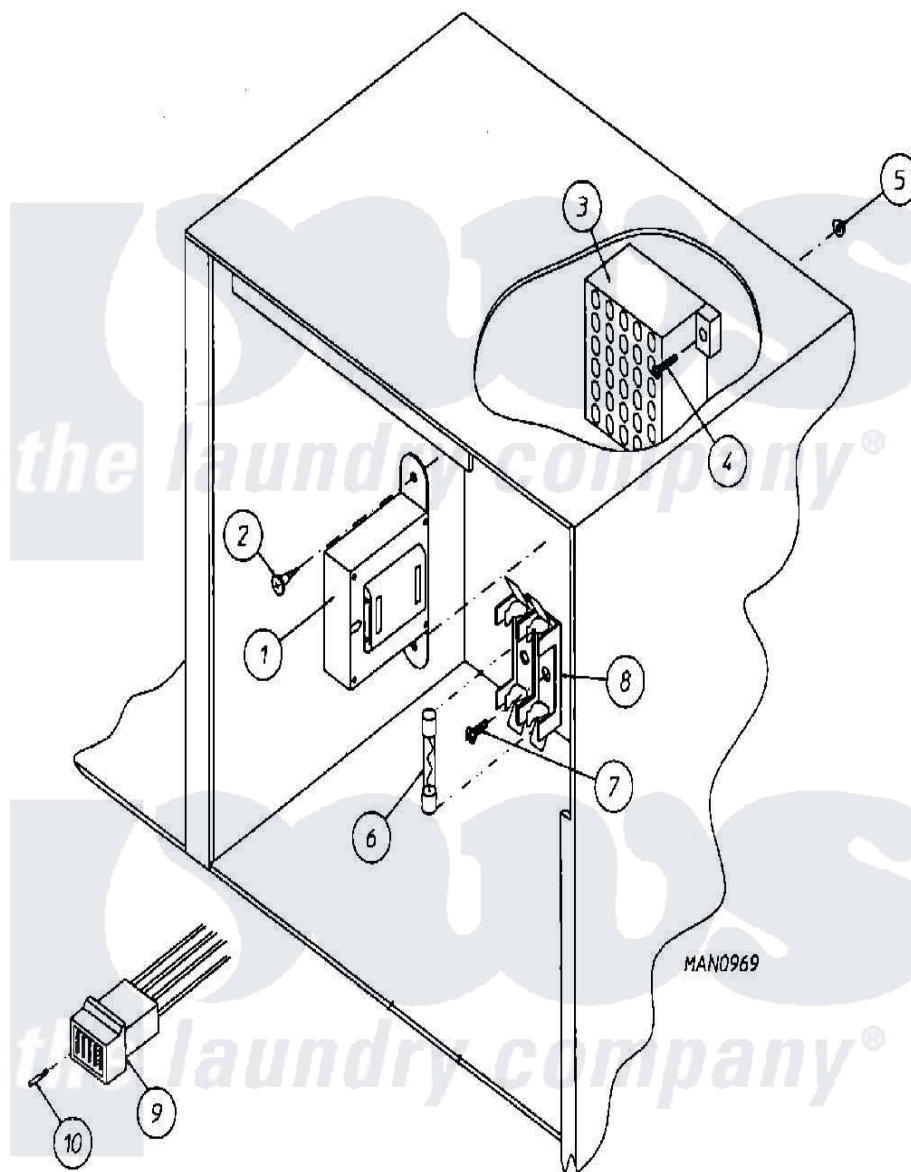

Maytag MDG30PN3AL 02 - CONTROL BOX ASSEMBLY

Maytag Commercial Maytag MDG30PN3AL Dryer Parts Parts Diagram 02 - CONTROL BOX ASSEMBLY
 Click on the part number to view part

Item	Original Part Number	Replaced By	Status	Part Description
000	W10124350		Not Available	ORDER PARTS FROM AMERICAN DRYER CORP AT 508-678-9000
001	A141403		Not Available	TRANSFORMER (24 VAC) (FOR MICROPROCESSOR MODELS)
002	A150300	5307527001		Switch
003	A120715	W10146700		30 Pos Ter
004	A150002	150002		6-32 X 1
005	A151000	WH12X195		Switch Assembly
006	A136057	W10146739		0.5 A 250
007	A150301	150301		8-18 X 7
008	A136008	136008		Fuse Block
009	A122641	122641		15 Pos. MI
010	A122706	122706		20-16 AWG