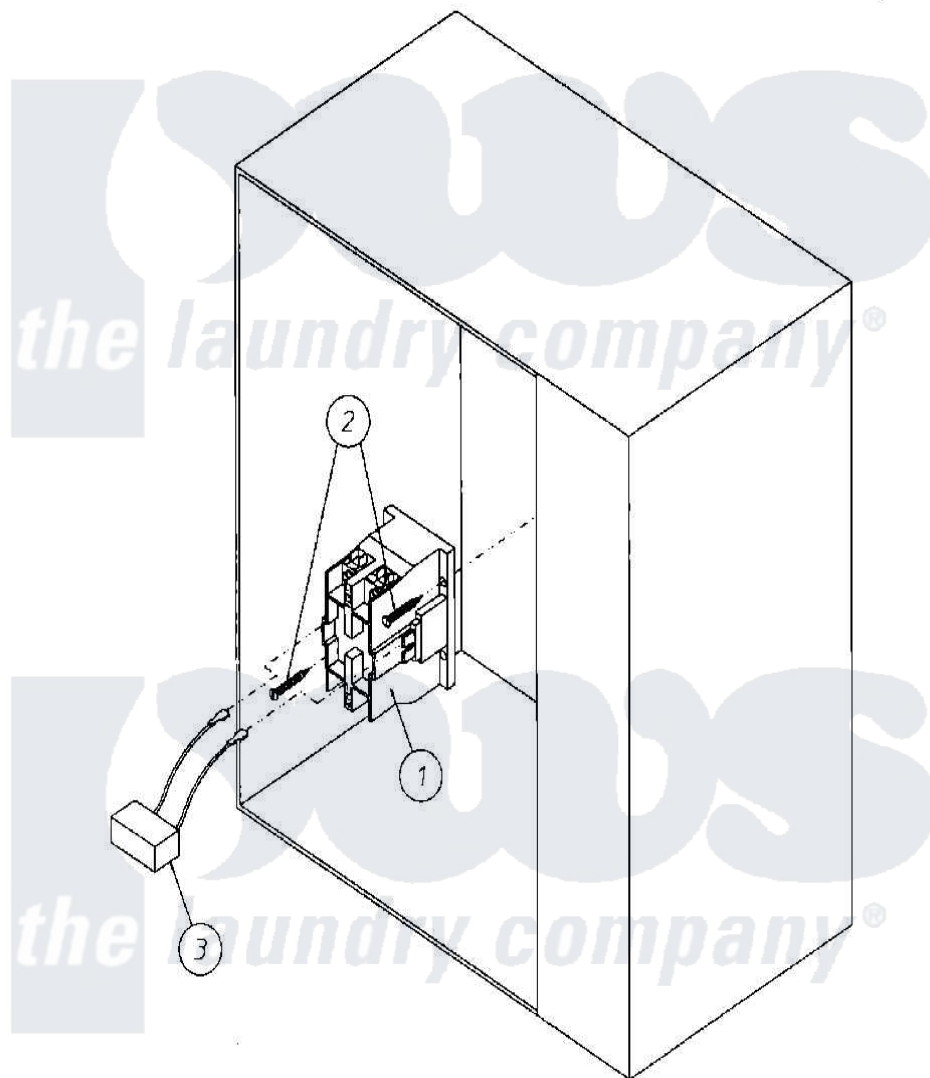

# Maytag MDG30PN3AL 04 - ELECTRICAL RELAY PANEL ASSEMBLY

Maytag [Commercial Maytag MDG30PN3AL Dryer Parts](#) Parts Diagram 04 - ELECTRICAL RELAY PANEL ASSEMBLY  
 Click on the part number to view part

Item	Original Part Number	Replaced By	Status	Part Description
000	W10124350		Not Available	ORDER PARTS FROM AMERICAN DRYER CORP AT 508-678-9000
001	A132475	<a href="#">W10146737</a>		SQ D Dp 24
002	A150299	<a href="#">150299</a>		10 X 1 H
003	A824828	<a href="#">W10147397</a>		RC Network
004	A322809	<a href="#">322809</a>		Back Elect
005	A150301	<a href="#">150301</a>		8-18 X 7