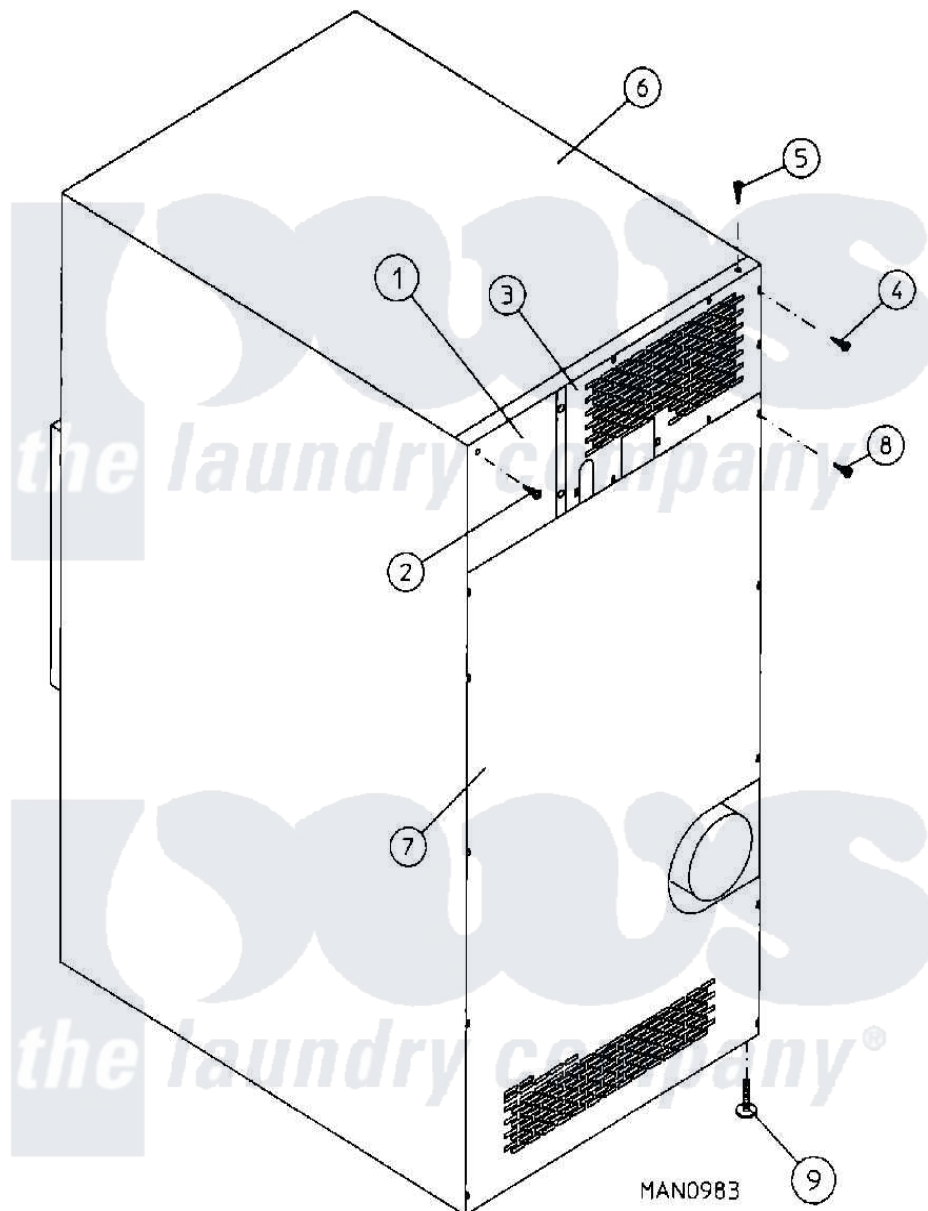

Maytag MDG30PN3AL 05 - CABINET

Maytag [Commercial Maytag MDG30PN3AL Dryer Parts](#) Parts Diagram 05 - CABINET
 Click on the part number to view part

Item	Original Part Number	Replaced By	Status	Part Description
000	W10124350		Not Available	ORDER PARTS FROM AMERICAN DRYER CORP AT 508-678-9000
001	A322809	322809		Back Elect
002	A150301	150301		8-18 X 7
003	A330077	W10146876		Maytag 30l
004	A150301	150301		8-18 X 7
005	A150301	150301		8-18 X 7
006	A312510	W10146828		Ad-30 Oute
007	A314513	314513		Plain Bott
008	A150301	150301		8-18 X 7
009	A103500	103500		LEVELING L