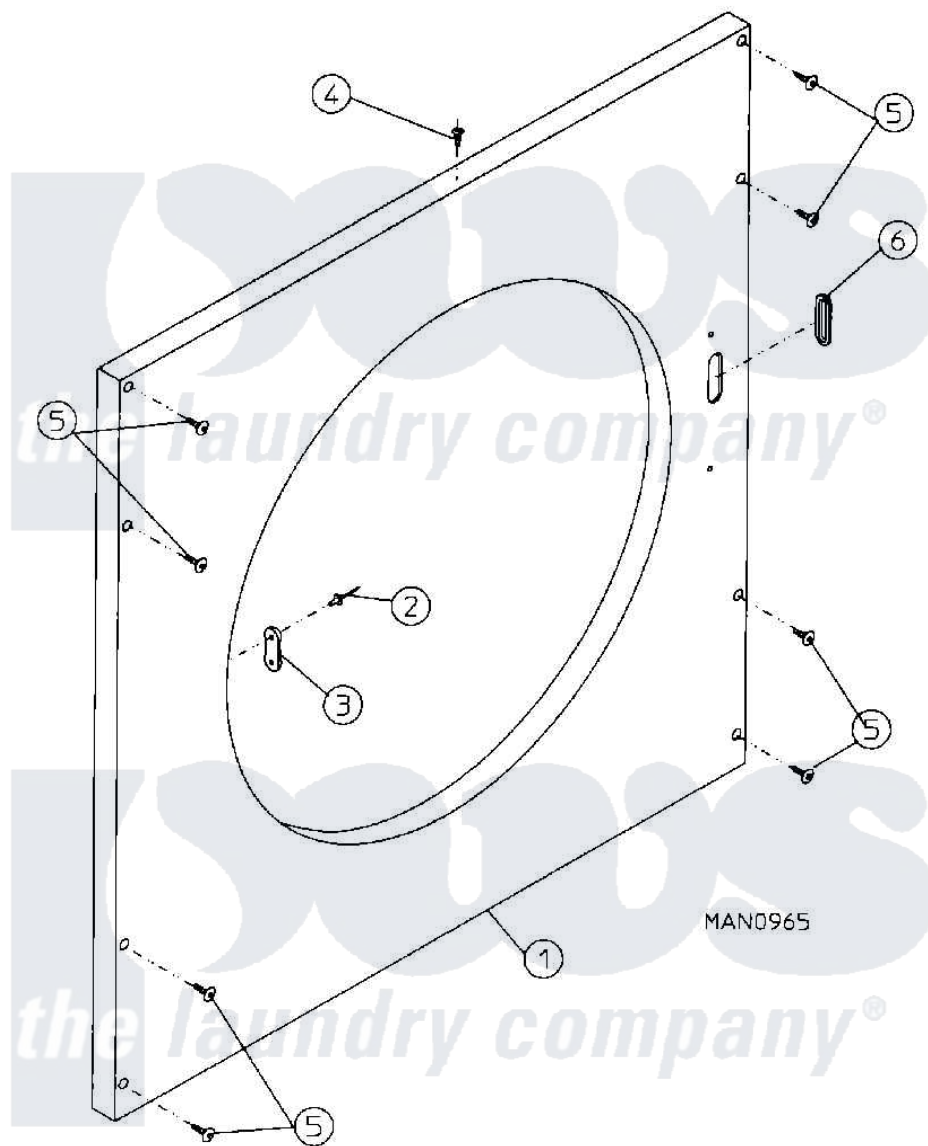

Maytag MDG30PN3AL 07 - CABINET - FRONT PANEL ASSEMBLY

Maytag [Commercial Maytag MDG30PN3AL Dryer Parts](#) Parts Diagram 07 - CABINET - FRONT PANEL ASSEMBLY
 Click on the part number to view part

Item	Original Part Number	Replaced By	Status	Part Description
000	W10124350		Not Available	ORDER PARTS FROM AMERICAN DRYER CORP AT 508-678-9000
001	A875300	W10147918		15-30- Ins
002	A154215	154215		5 32 X 1 4
003	A170330		Not Available	LATCH, DOOR (FRICTION)
004	A150300	5307527001		Switch
005	A150309	W10146761		10-16 X 1
006	A121405	121405		Rubber Gro