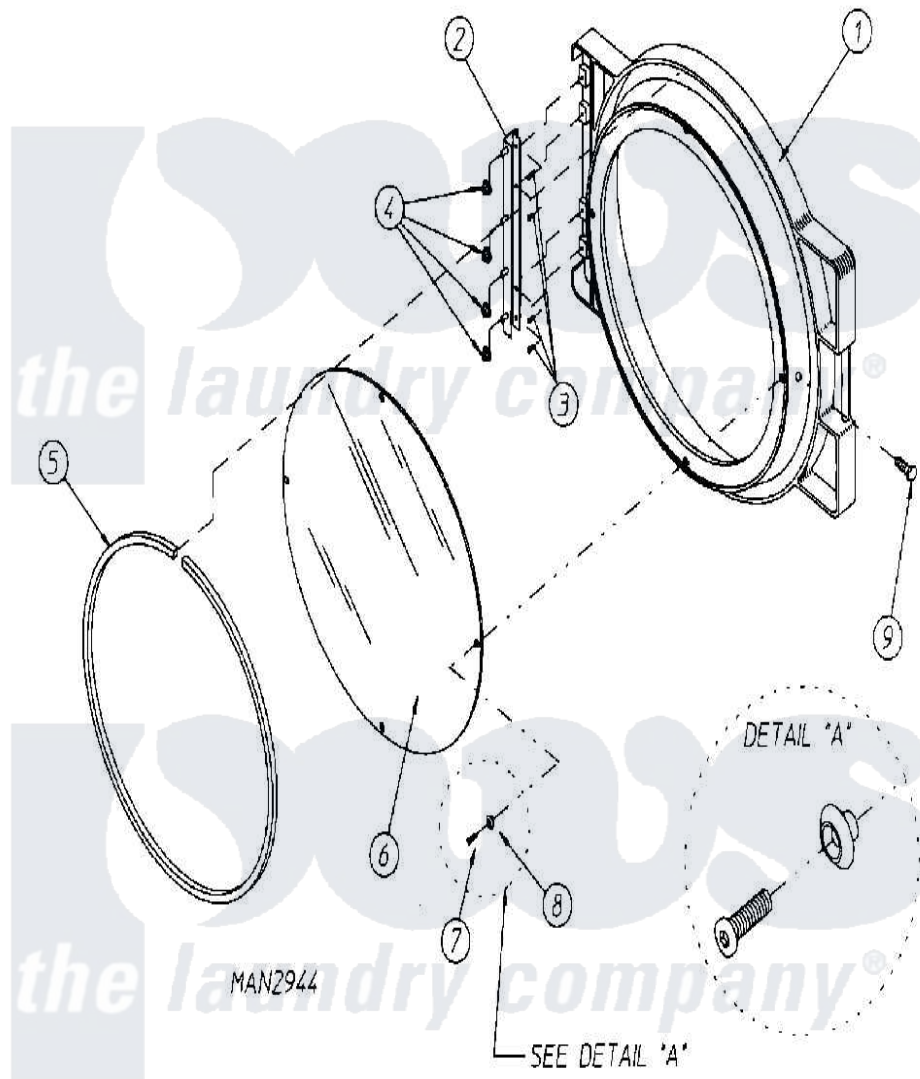

Maytag MDG30PN3AL 09 - DOOR ASSEMBLY

Maytag [Commercial Maytag MDG30PN3AL Dryer Parts](#) Parts Diagram 09 - DOOR ASSEMBLY
 Click on the part number to view part

Item	Original Part Number	Replaced By	Status	Part Description
000	W10124350		Not Available	ORDER PARTS FROM AMERICAN DRYER CORP AT 508-678-9000
001	A103062			Hinge Pin
"	A881423		Not Available	DOOR ASSEMBLY COMPLETE (WHT)
"	A881427	W10148337		DSI Module
"	A882963			Door Frame
002	A800448	800448		12 1 2 Ma
003	A150309	W10146761		10-16 X 1
004	A152014	152014		1 4-20 Ser
005	A102349		Not Available	GASKET, DOOR (69 1/2")
"	A170730	170730		10.3 Oz Cl
006	A102212	102212		Main Door
"	A170730	170730		10.3 Oz Cl
007	A150431	150431		10x7 16 D