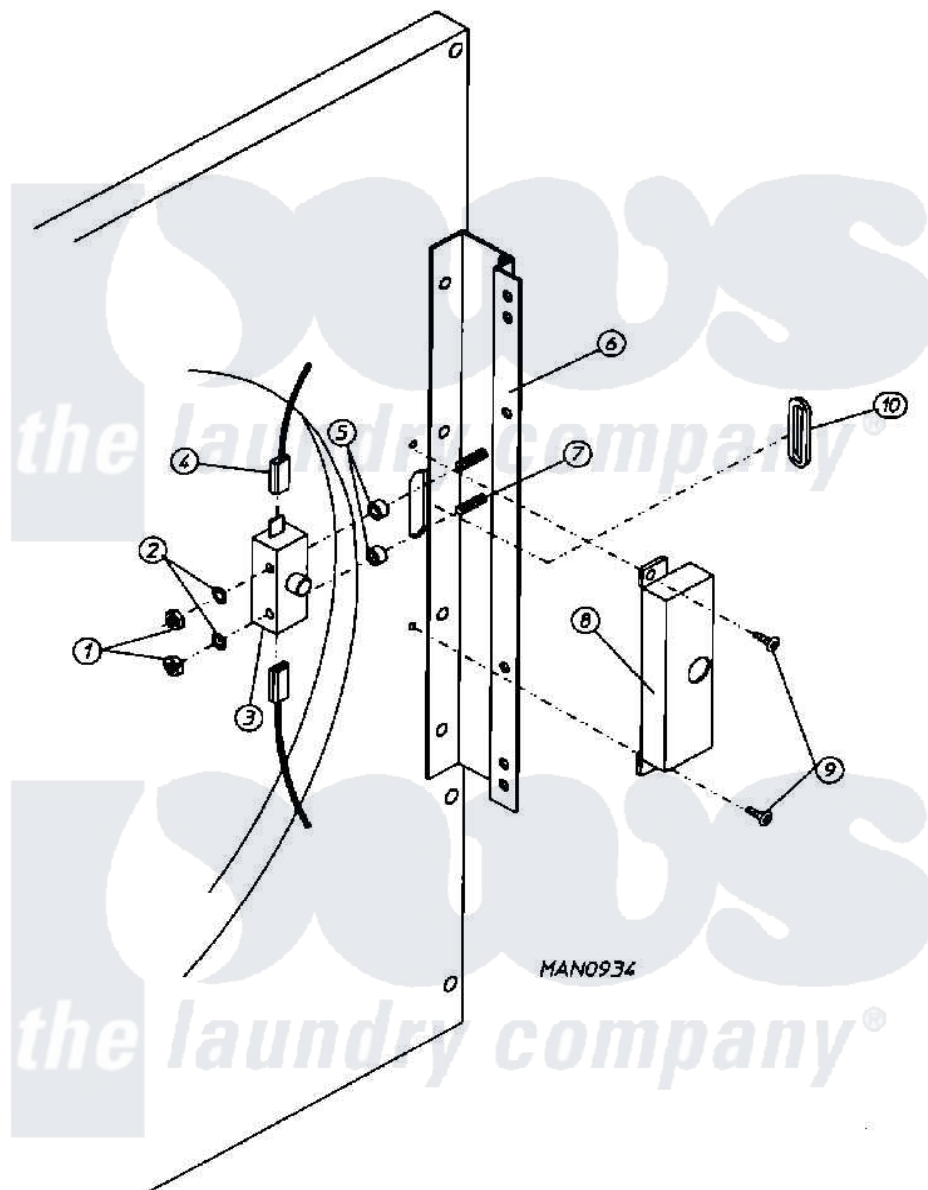

# Maytag MDG30PN3AL 10 - MAIN DOOR SWITCH HOUSING

Maytag [Commercial Maytag MDG30PN3AL Dryer Parts](#) Parts Diagram 10 - MAIN DOOR SWITCH HOUSING  
 Click on the part number to view part

Item	Original Part Number	Replaced By	Status	Part Description
000	W10124350		Not Available	ORDER PARTS FROM AMERICAN DRYER CORP A 508-678-9000.
001	A152013	<a href="#">152013</a>		6-32 Hex N
002	A153008	<a href="#">153008</a>		6 Split L
003	A137005	<a href="#">W10146741</a>		SDS Door S
004	A121028	<a href="#">121028</a>		1 4 X.032
005	A154281	<a href="#">154281</a>		3 8 Stand
006	A800448	<a href="#">800448</a>		12 1 2 Ma
007	A153565	<a href="#">153565</a>		6-32 X 1 S
008	A313218	<a href="#">W10146845</a>		MAIN DOOR
009	A150201	<a href="#">150201</a>		10-32 X 1
010	A121405	<a href="#">121405</a>		Rubber Gro