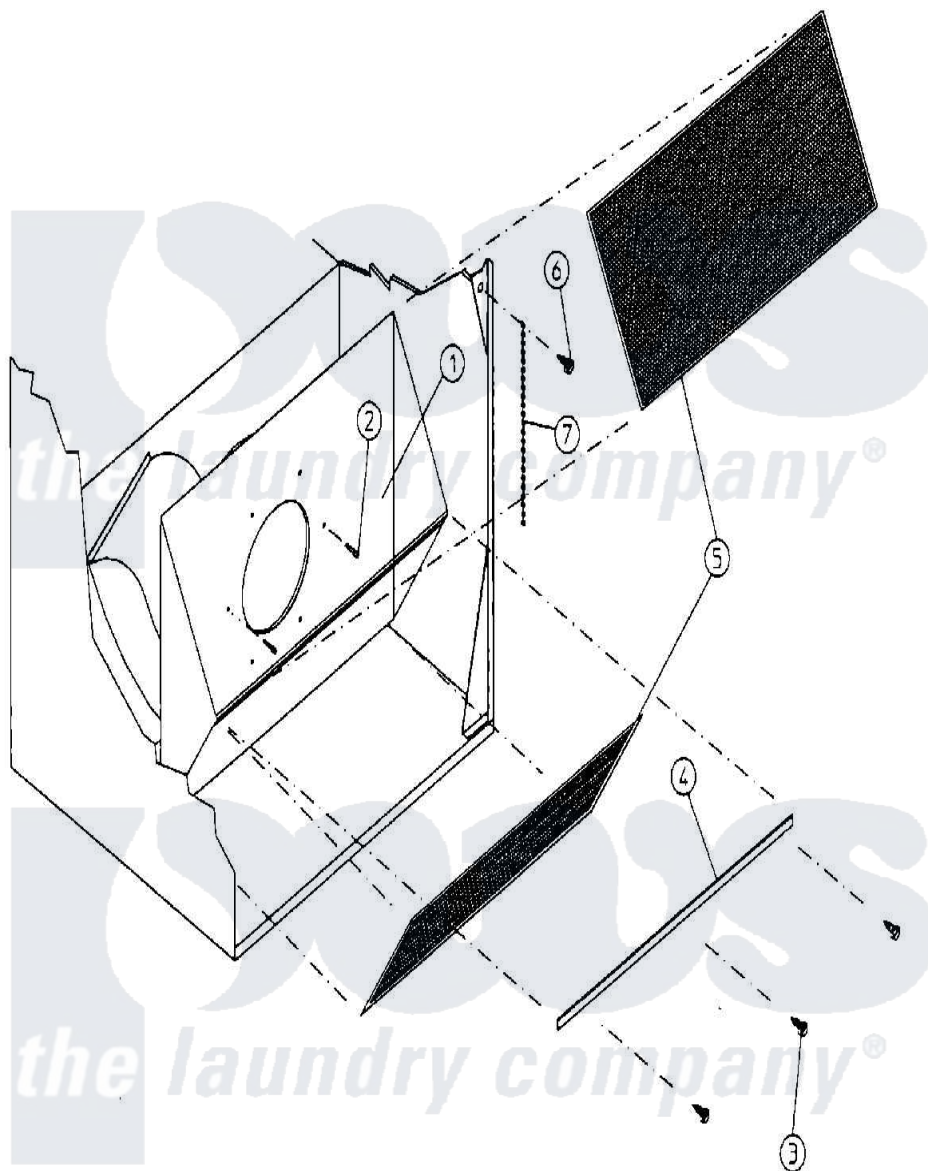

Maytag MDG30PN3AL 11 - LINT TRAP ASSEMBLY

MAN0275

Maytag [Commercial Maytag MDG30PN3AL Dryer Parts](#) Parts Diagram 11 - LINT TRAP ASSEMBLY
 Click on the part number to view part

| Item | Original Part Number | Replaced By | Status | Part Description |
|------|----------------------|----------------------------|---------------|--|
| 000 | W10124350 | | Not Available | ORDER PARTS FROM AMERICAN DRYER CORP AT 508-678-9000 |
| 001 | A880913 | W10148087 | | AD24 30 S |
| " | A880914 | W10148088 | | AD24 30 S |
| 002 | A154200 | 154200 | | 5 32 RIVE |
| 003 | A150300 | 5307527001 | | Switch |
| 004 | A304100 | 304100 | | SM LINT TR |
| 005 | A800500 | 800500 | | Screen, Lint |
| 006 | A150419 | 150419 | | 6 X 1 2 T |
| 007 | A108120 | 108120 | | Chain For |
| 008 | A150418 | 150418 | | Dlh 4 X .1 |