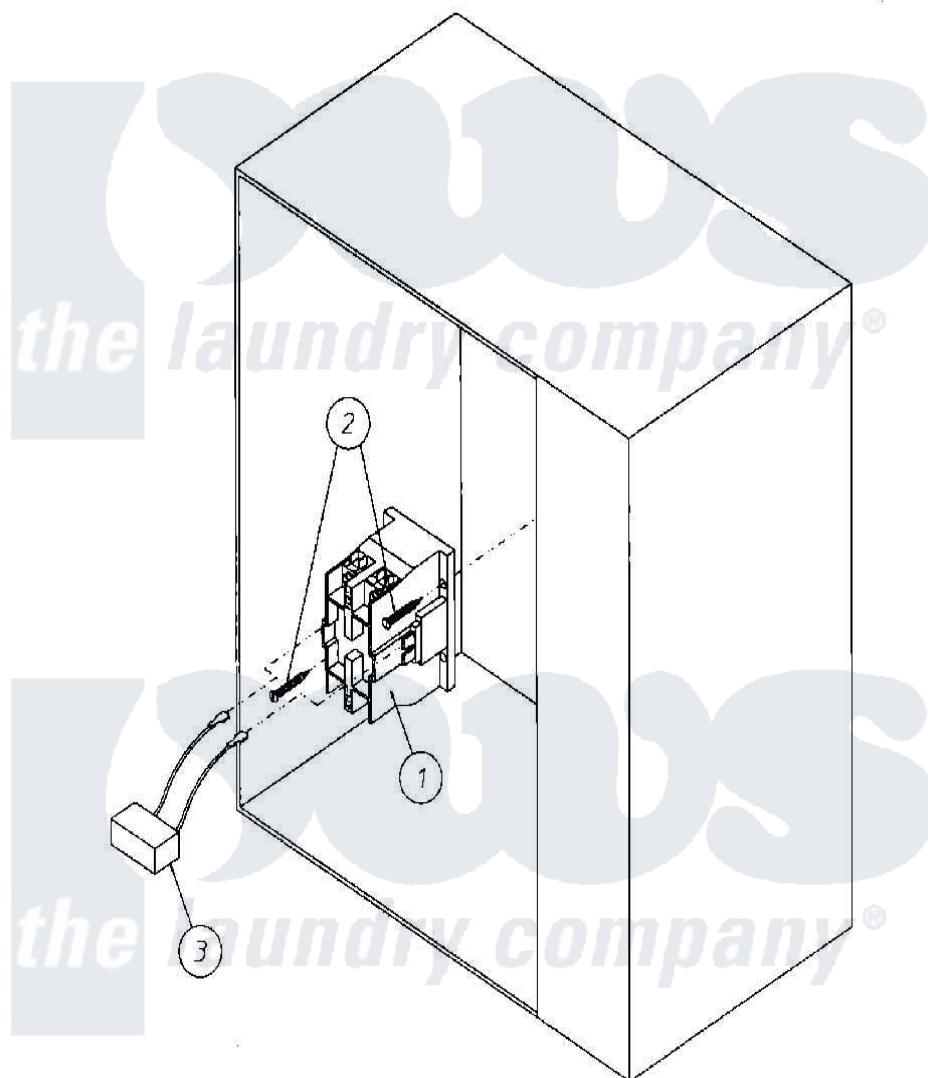

# Maytag MDG30PN3AW 04 - ELECTRICAL RELAY PANEL ASSEMBLY

Maytag [Commercial Maytag MDG30PN3AW Dryer Parts](#) Parts Diagram 04 - ELECTRICAL RELAY PANEL ASSEMBLY  
Click on the part number to view part

Item	Original Part Number	Replaced By	Status	Part Description
000	W10124350		Not Available	ORDER PARTS FROM AMERICAN DRYER CORP AT 508-678-9000
001	A132475	<a href="#">W10146737</a>		SQ D Dp 24
002	A150299	<a href="#">150299</a>		10 X 1 H
003	A824828	<a href="#">W10147397</a>		RC Network
004	A322809	<a href="#">322809</a>		Back Elect
005	A150301	<a href="#">150301</a>		8-18 X 7