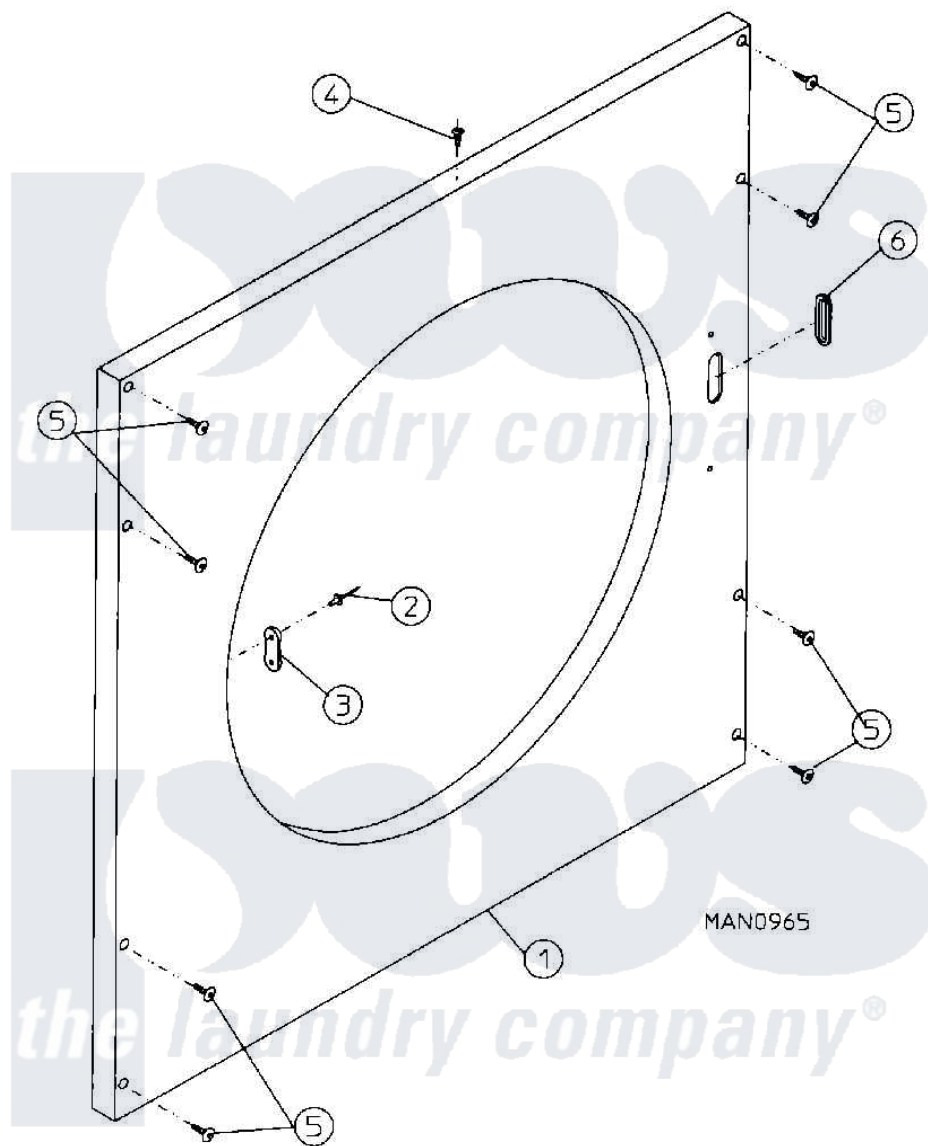

# Maytag MDG30PN3AW 07 - CABINET - FRONT PANEL ASSEMBLY

Maytag [Commercial Maytag MDG30PN3AW Dryer Parts](#) Parts Diagram 07 - CABINET - FRONT PANEL ASSEMBLY  
 Click on the part number to view part

Item	Original Part Number	Replaced By	Status	Part Description
000	W10124350		Not Available	ORDER PARTS FROM AMERICAN DRYER CORP AT 508-678-9000
001	A875300	<a href="#">W10147918</a>		15-30- Ins
002	A154215	<a href="#">154215</a>		5 32 X 1 4
003	A170330		Not Available	LATCH, DOOR (FRICTION)
004	A150300	<a href="#">5307527001</a>		Switch
005	A150309	<a href="#">W10146761</a>		10-16 X 1
006	A121405	<a href="#">121405</a>		Rubber Gro