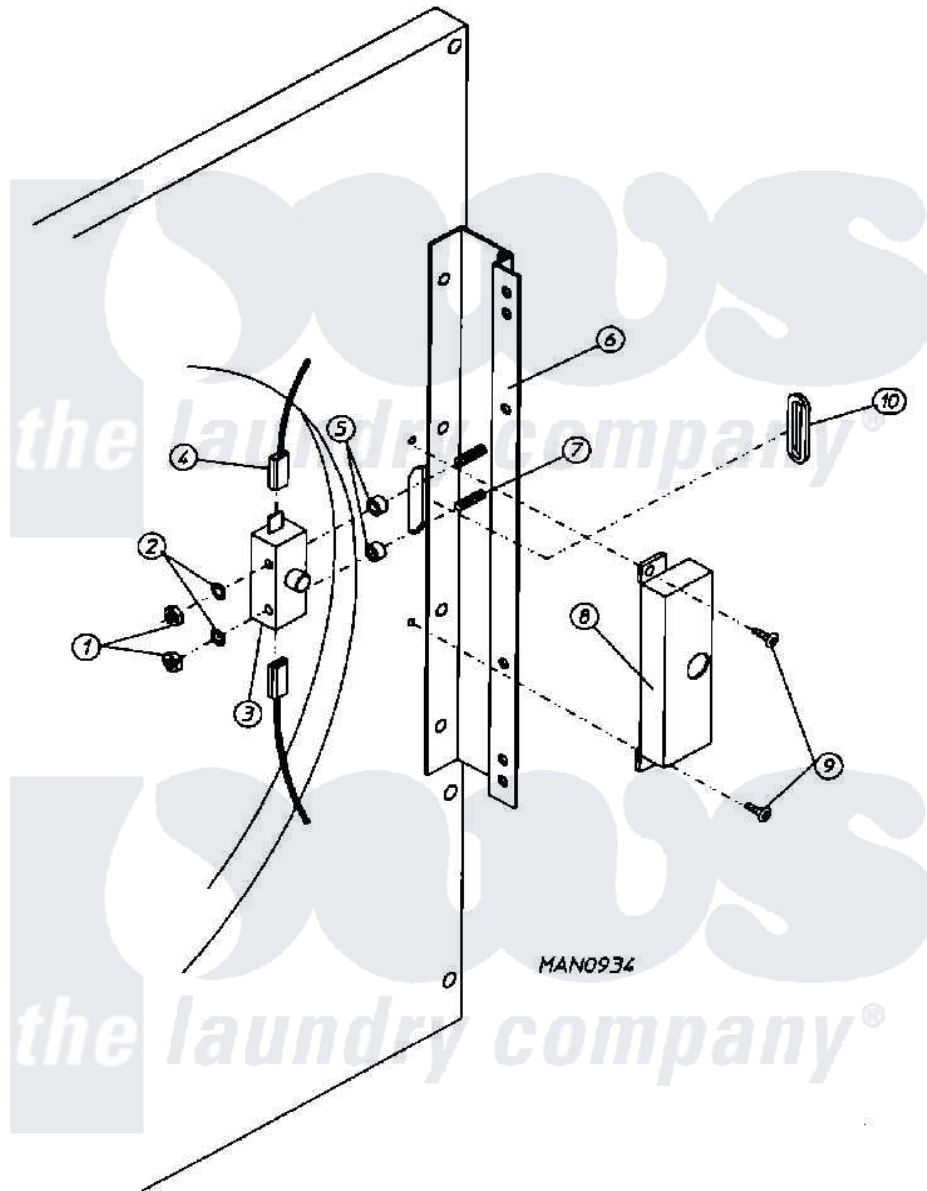

Maytag MDG30PN3AW 10 - MAIN DOOR SWITCH HOUSING

Maytag [Commercial Maytag MDG30PN3AW Dryer Parts](#) Parts Diagram 10 - MAIN DOOR SWITCH HOUSING
 Click on the part number to view part

Item	Original Part Number	Replaced By	Status	Part Description
000	W10124350		Not Available	ORDER PARTS FROM AMERICAN DRYER CORP A 508-678-9000.
001	A152013	152013		6-32 Hex N
002	A153008	153008		6 Split L
003	A137005	W10146741		SDS Door S
004	A121028	121028		1 4 X.032
005	A154281	154281		3 8 Stand
006	A800448	800448		12 1 2 Ma
007	A153565	153565		6-32 X 1 S
008	A313218	W10146845		MAIN DOOR
009	A150201	150201		10-32 X 1
010	A121405	121405		Rubber Gro