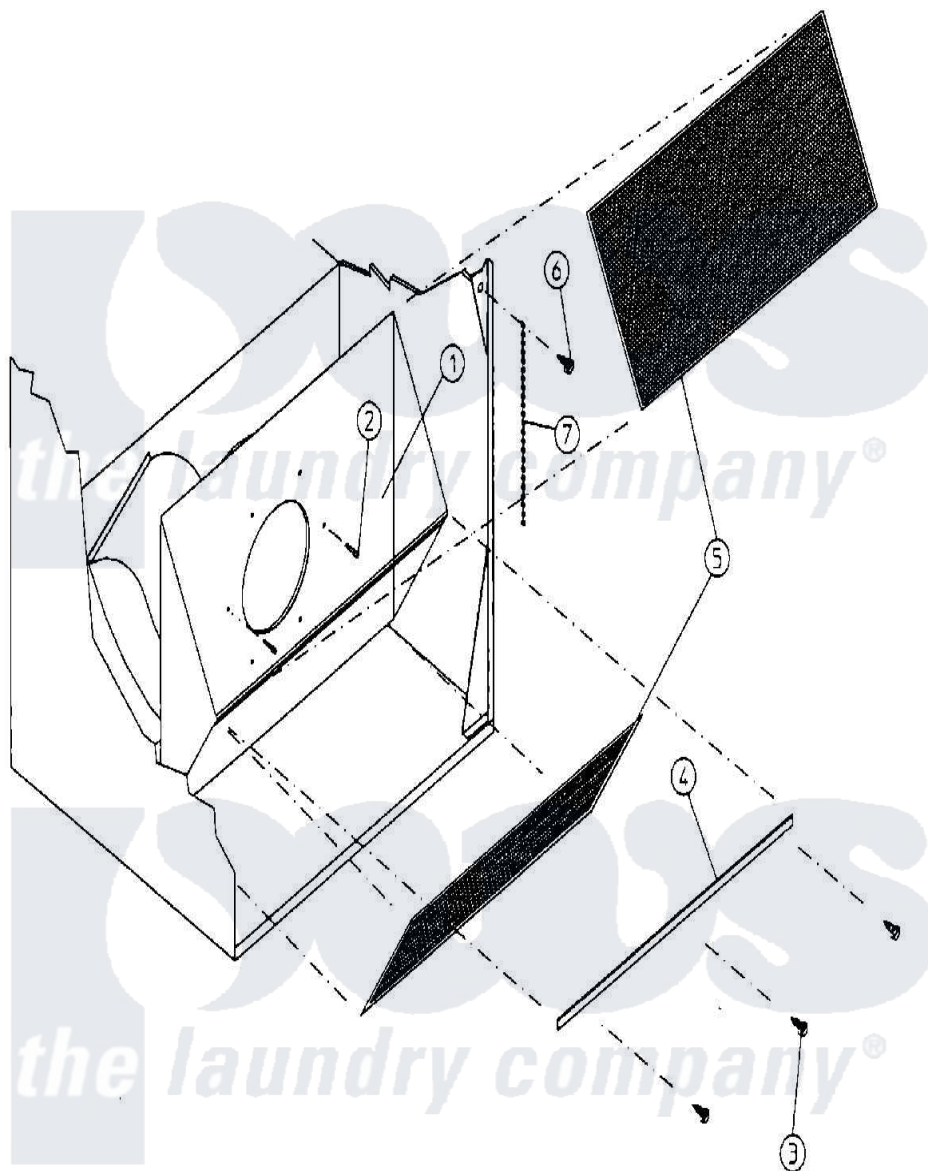

Maytag MDG30PN3AW 11 - LINT TRAP ASSEMBLY

MAN0275

Maytag [Commercial Maytag MDG30PN3AW Dryer Parts](#) Parts Diagram 11 - LINT TRAP ASSEMBLY
 Click on the part number to view part

Item	Original Part Number	Replaced By	Status	Part Description
000	W10124350		Not Available	ORDER PARTS FROM AMERICAN DRYER CORP AT 508-678-9000
001	A880913	W10148087		AD24 30 S
"	A880914	W10148088		AD24 30 S
002	A154200	154200		5 32 RIVE
003	A150300	5307527001		Switch
004	A304100	304100		SM LINT TR
005	A800500	800500		Screen, Lint
006	A150419	150419		6 X 1 2 T
007	A108120	108120		Chain For
008	A150418	150418		Dlh 4 X .1