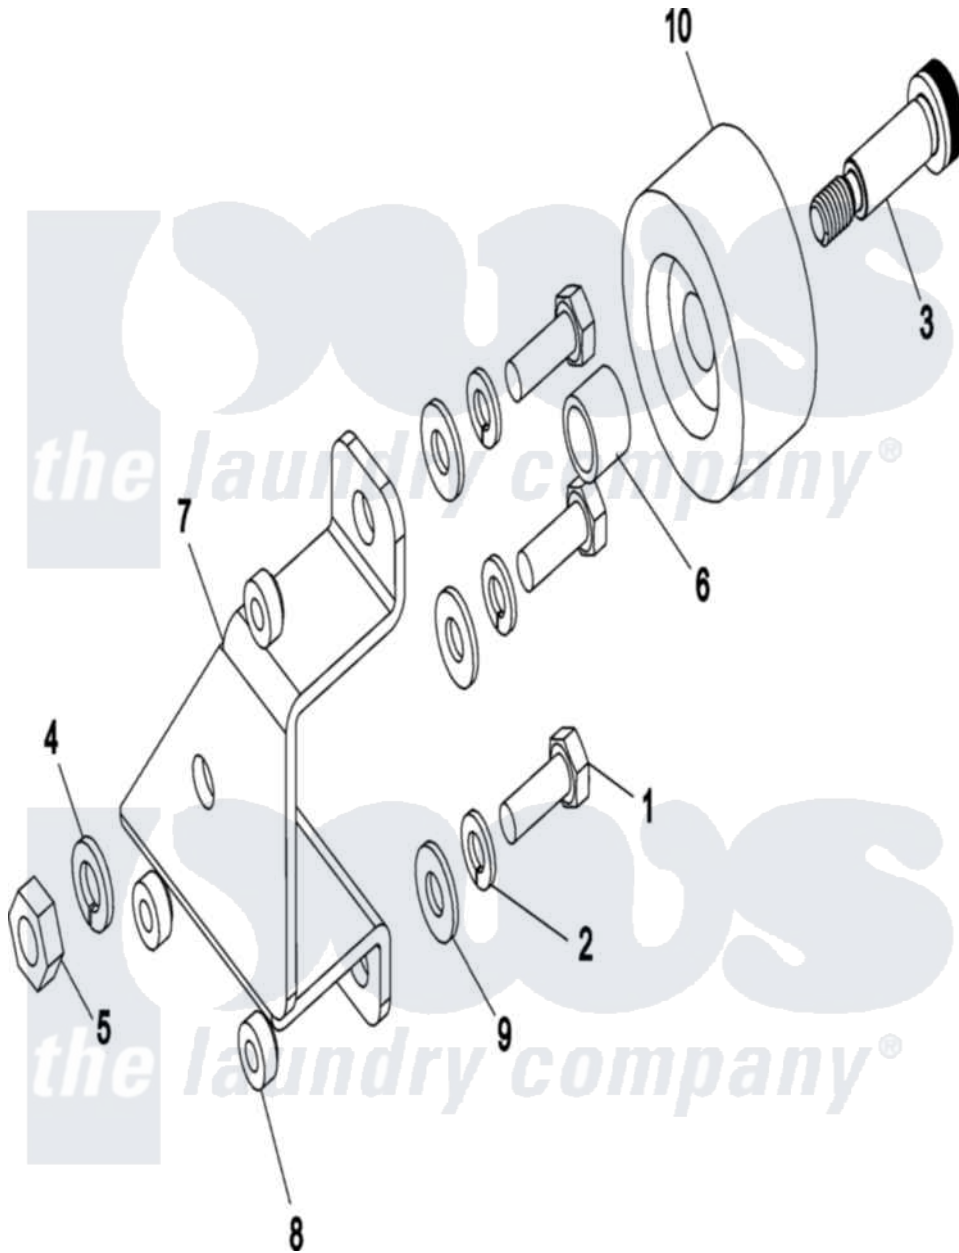

Maytag MDG31PDAWS 07 - ROLLER WHEEL ASSEMBLY

Maytag [Commercial Maytag MDG31PDAWS Dryer Parts](#) Parts Diagram 07 - ROLLER WHEEL ASSEMBLY
 Click on the part number to view part

Item	Original Part Number	Replaced By	Status	Part Description
001	A150510	150510		1 4-20 X 3
002	A153007	153007		1 4 Split
003	A154267		Not Available	M10x25MM SHOULDER SCREW
004	A153002	8182939		Washer, Lock
005	A154013	154013		M8 Steel H
006	A154284		Not Available	TUMBLER WHEEL SPACER
007	A318232	318232		SI-20 Frt
"	A318233	318233		SI-20 Frt
"	A318531	318531		SI-20 Slot
"	A318532		Not Available	FT RT ROLLER WHEEL BRKT NOT SHOWN IN ILLUSTRATION
008	A153564	153564		8-32 X 3 8
009	A153018	153018		1 4 Flat
010	A180050		Not Available	WHEEL