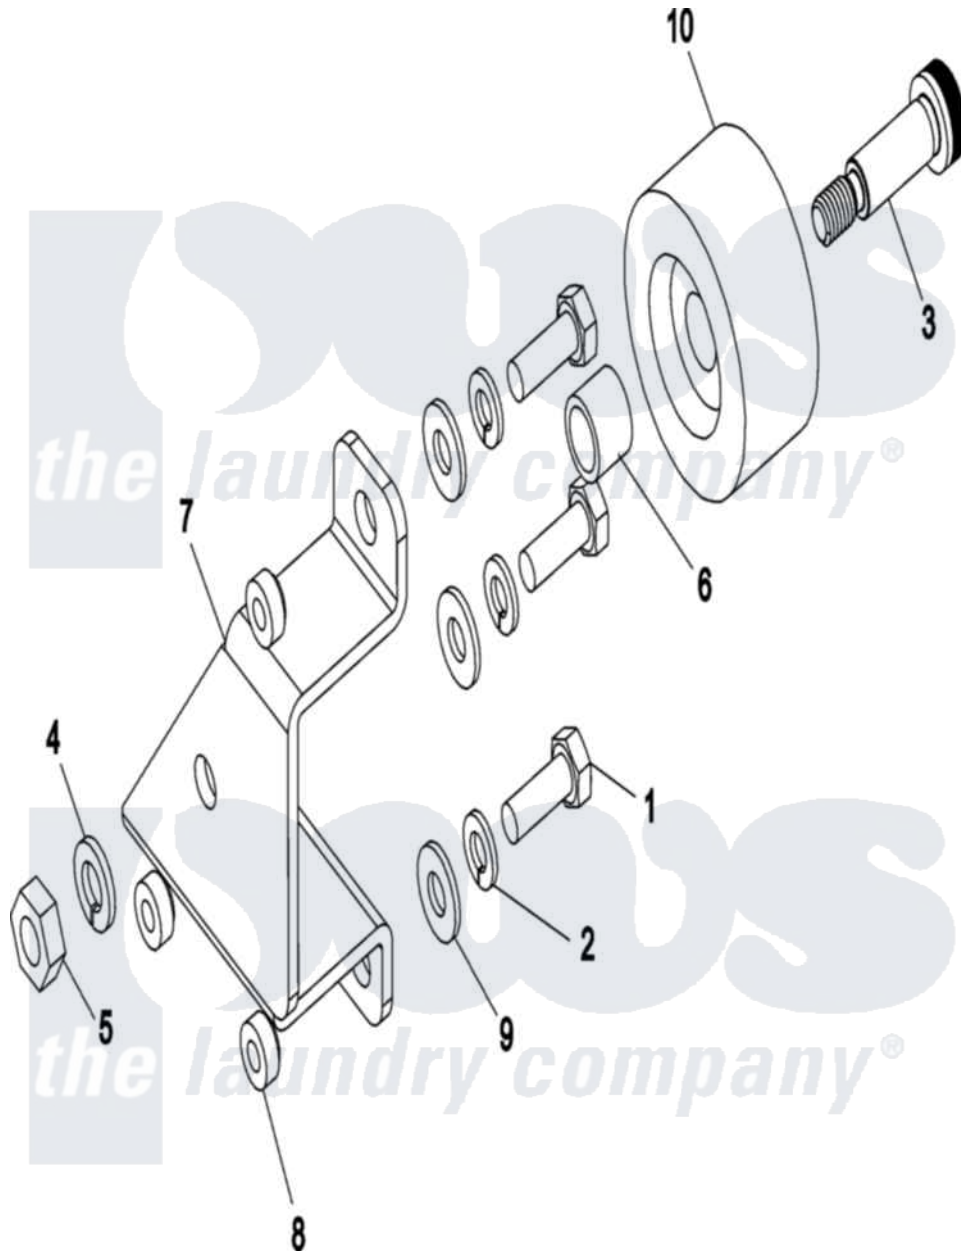

Maytag MDG31PDSWS 07 - ROLLER WHEEL ASSEMBLY

Maytag [Commercial Maytag MDG31PDSWS Dryer Parts](#) Parts Diagram 07 - ROLLER WHEEL ASSEMBLY
 Click on the part number to view part

Item	Original Part Number	Replaced By	Status	Part Description
001	A150510	150510		1 4-20 X 3
002	A153007	153007		1 4 Split
003	A154267		Not Available	M10x25MM SHOULDER SCREW
004	A153002	8182939		Washer, Lock
005	A154013	154013		M8 Steel H
006	A154284		Not Available	TUMBLER WHEEL SPACER
007	A318232	318232		SI-20 Frt
"	A318233	318233		SI-20 Frt
"	A318531	318531		SI-20 Slot
"	A318532		Not Available	FT RT ROLLER WHEEL BRKT NOT SHOWN IN ILLUSTRATION
008	A153564	153564		8-32 X 3 8
009	A153018	153018		1 4 Flat
010	A180050		Not Available	WHEEL