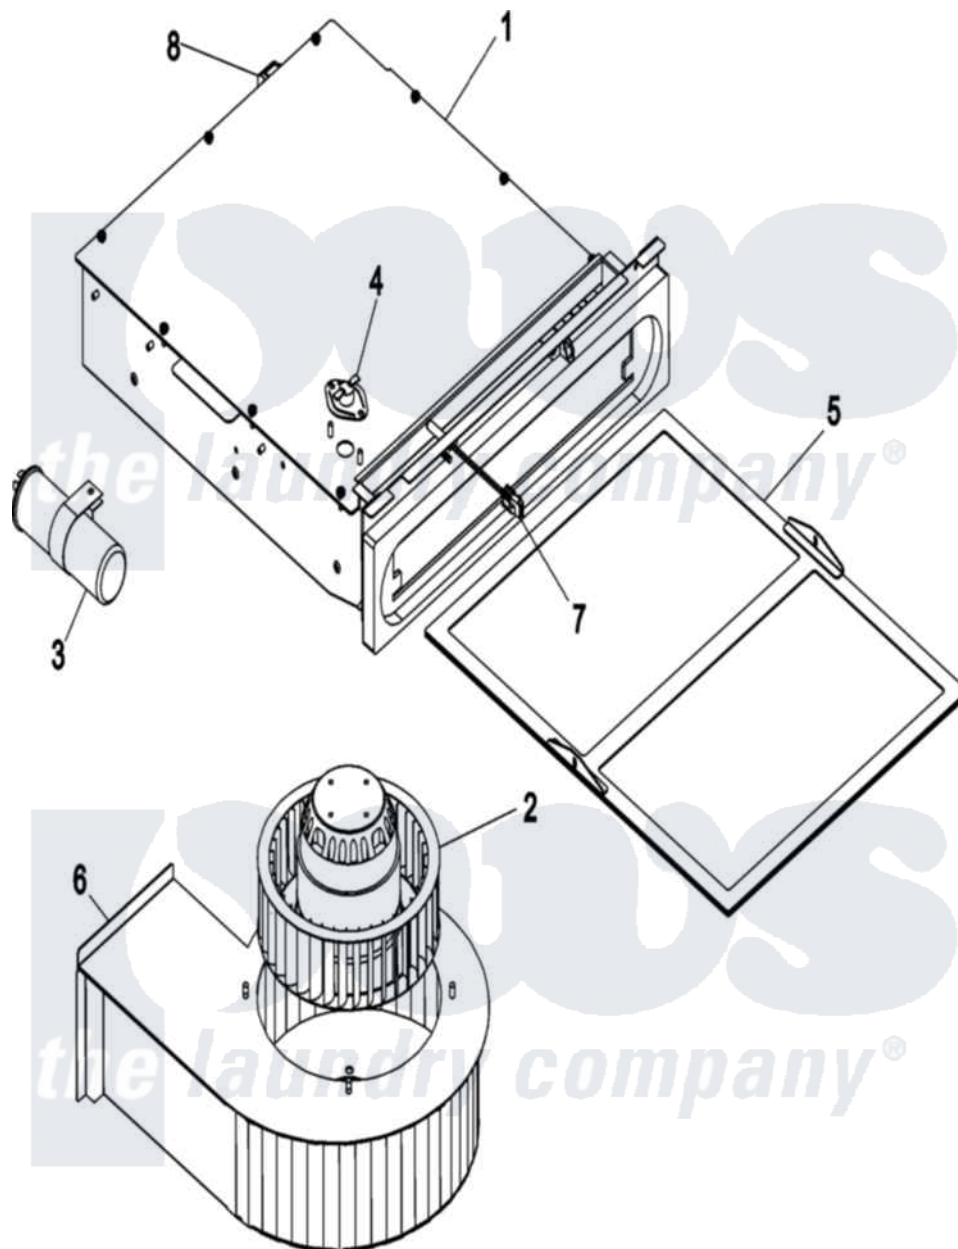

Maytag MDG31PDSWW 04 - BLOWER

Maytag [Commercial Maytag MDG31PDSWW Dryer Parts](#) Parts Diagram 04 - BLOWER
 Click on the part number to view part

Item	Original Part Number	Replaced By	Status	Part Description
001	A819193	W10147269		SI-31 PH8
002	A819185	W10147263		SL31-3131
003	A100639	100639		32MFD Capa
004	A130119	W10149306		L190 Temp
005	A319409	319409		SL3131 2nd
"	A819526	819526		SL3131 2nd
006	A818545	W10147189		SI-30 Blow
007	A818986	818986		SI2020 313
008	A122003	W10146710		Spst Door