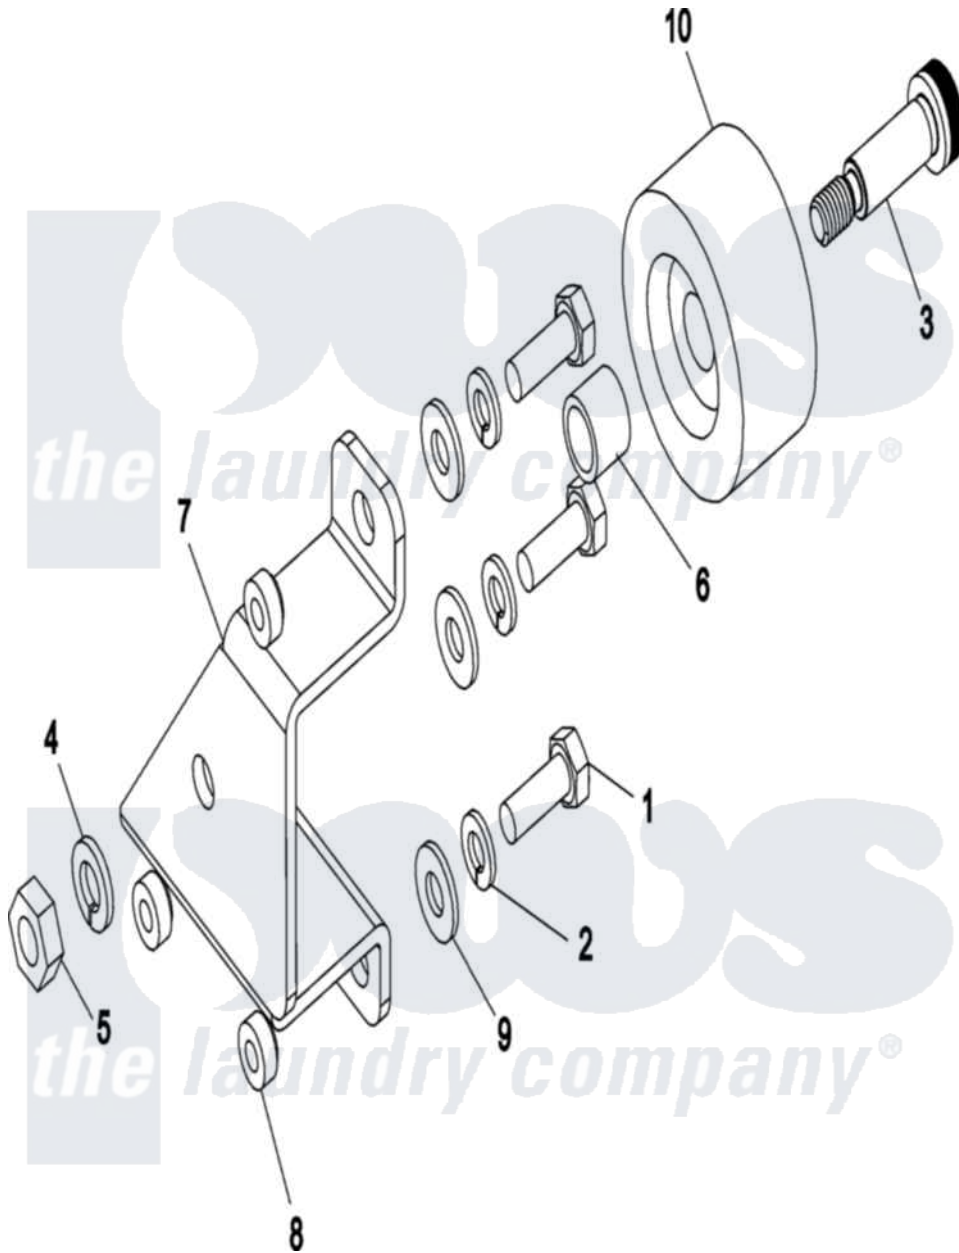

# Maytag MDG31PDSWW 07 - ROLLER WHEEL ASSEMBLY

Maytag [Commercial Maytag MDG31PDSWW Dryer Parts](#) Parts Diagram 07 - ROLLER WHEEL ASSEMBLY  
 Click on the part number to view part

Item	Original Part Number	Replaced By	Status	Part Description
001	A150510	<a href="#">150510</a>		1 4-20 X 3
002	A153007	<a href="#">153007</a>		1 4 Split
003	A154267		Not Available	M10x25MM SHOULDER SCREW
004	A153002	<a href="#">8182939</a>		Washer, Lock
005	A154013	<a href="#">154013</a>		M8 Steel H
006	A154284		Not Available	TUMBLER WHEEL SPACER
007	A318232	<a href="#">318232</a>		SI-20 Frt
"	A318233	<a href="#">318233</a>		SI-20 Frt
"	A318531	<a href="#">318531</a>		SI-20 Slot
"	A318532		Not Available	FT RT ROLLER WHEEL BRKT NOT SHOWN IN ILLUSTRATION
008	A153564	<a href="#">153564</a>		8-32 X 3 8
009	A153018	<a href="#">153018</a>		1 4 Flat
010	A180050		Not Available	WHEEL