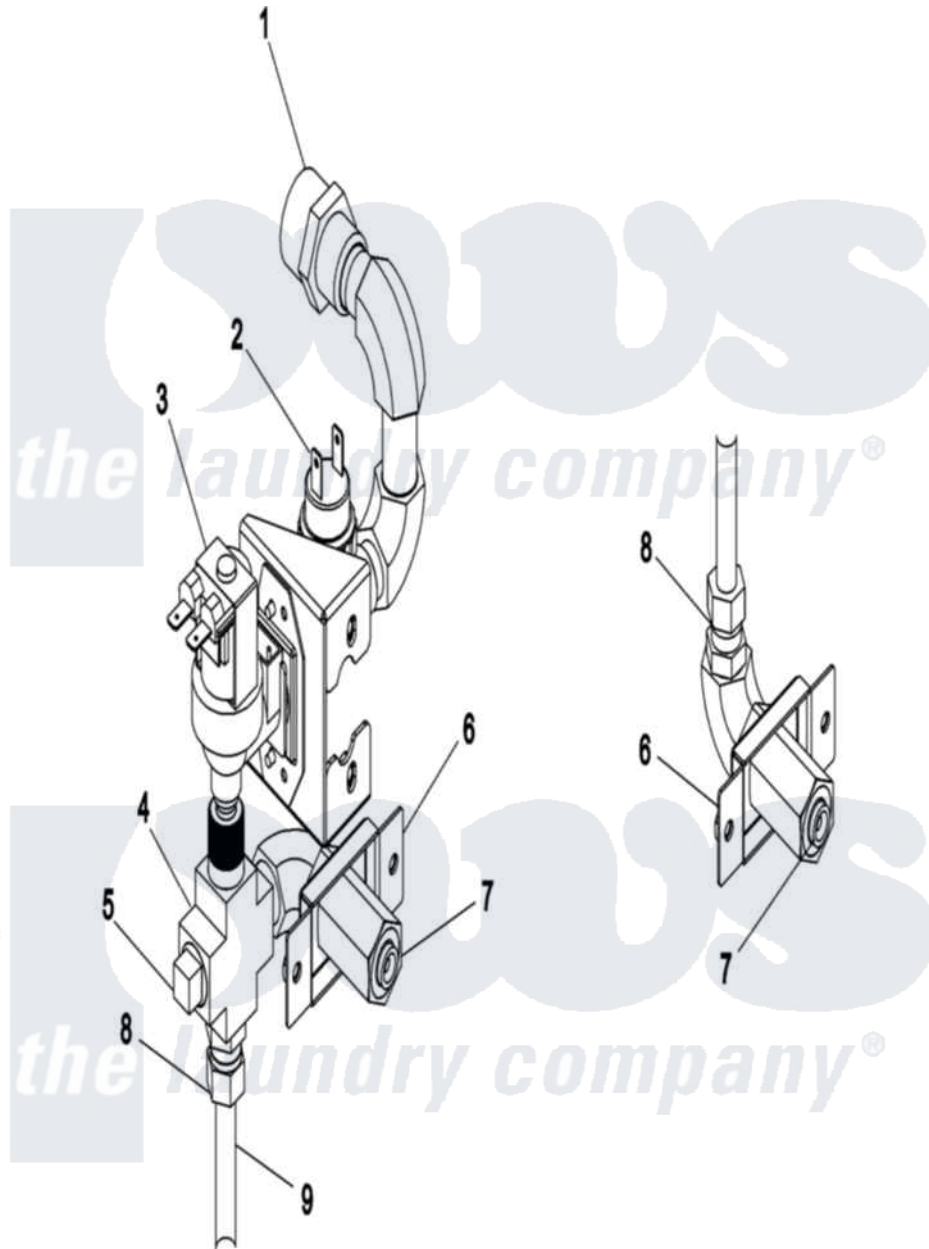

# Maytag MDG31PDSWW 08 - SAFE SYSTEM ASSEMBLY

Maytag Commercial Maytag MDG31PDSWW Dryer Parts Parts Diagram 08 - SAFE SYSTEM ASSEMBLY  
 Click on the part number to view part

Item	Original Part Number	Replaced By	Status	Part Description
001	A143025	<a href="#">143025</a>		3/8 NPT X
002	A136987	<a href="#">136987</a>		Water Jet
003	A165120		Not Available	VALVE WATER
004	<a href="#">A143236</a>			3/8- Brass Cross
005	A143251	<a href="#">143251</a>		3/8 Mpt B
006	<a href="#">A318422</a>			S.a.f.e. Bracket
007	A143581	<a href="#">143581</a>		FSS 3GPM 3
008	A143208	<a href="#">143208</a>		3/8 Comp X
009	A143099	<a href="#">143099</a>		3/8 OD X.0