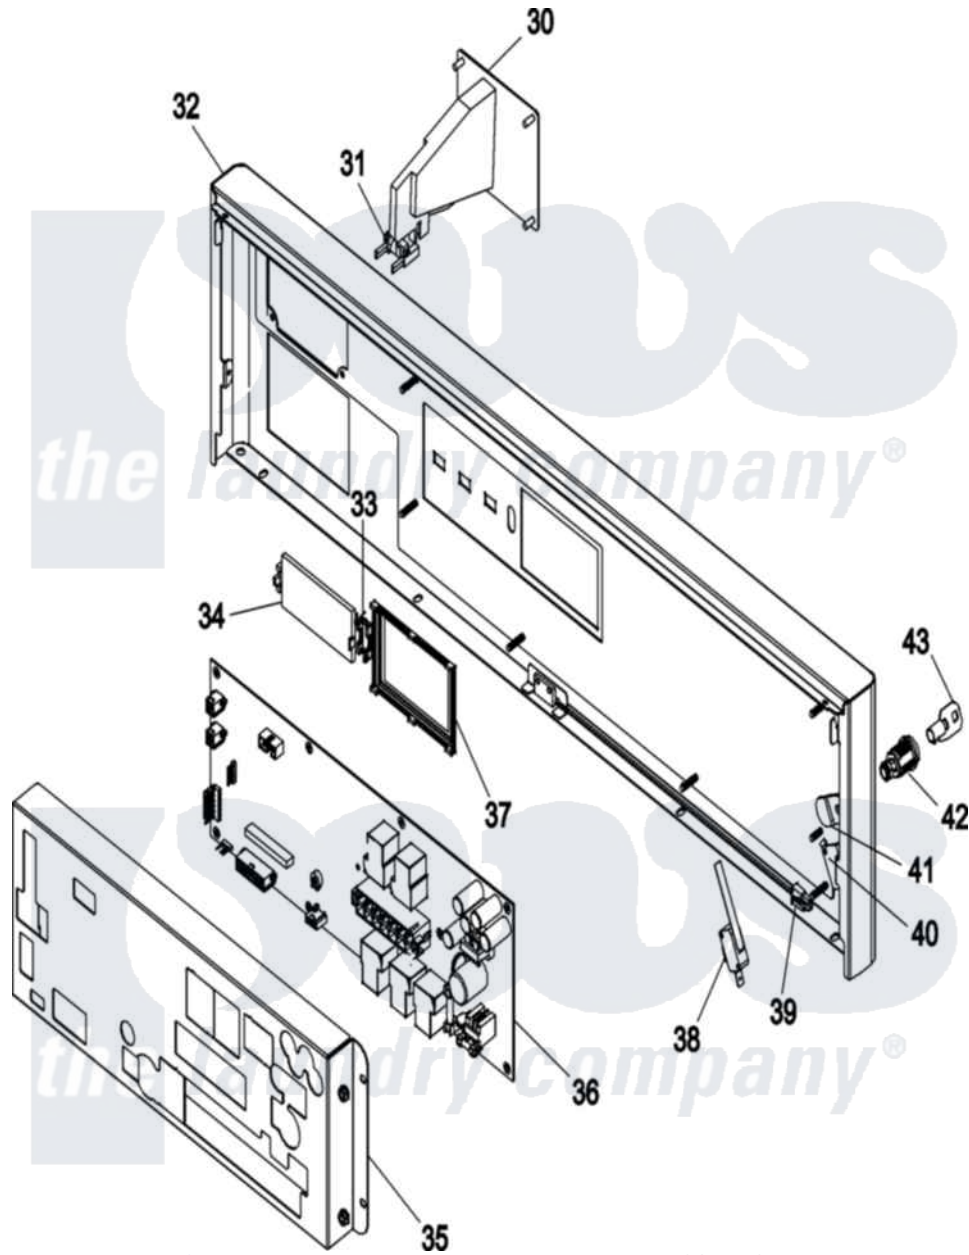

Maytag MDG31PNAWW 03 - PANEL, CONTROL

Maytag Commercial Maytag MDG31PNAWW Dryer Parts Parts Diagram 03 - PANEL, CONTROL
 Click on the part number to view part

Item	Original Part Number	Replaced By	Status	Part Description
030	W10124350		Not Available	NOT REQUIRED PART OR SEE NOTE
031	W10124350		Not Available	NOT REQUIRED PART OR SEE NOTE
032	A819506	819506		SL31 Ph8.3
033	A135008	135008		Tinted Ir
034	A112586	112586		Phase 8 OP
035	A350250	W10146902		SL20-75 PH
036	A137276			Non-Coin Computor, Phase 8
037	A112549	112549		Lcd Display
038	A122200	122200		Sail Switch
039	A819196	W10147272		SL20-75 PH
040	A154004	154004		Tinnerman
041	A160066	160066		1 16 Offs
042	A160069	160069		Maytag Ace
043	A160169	160169		Maytag Key