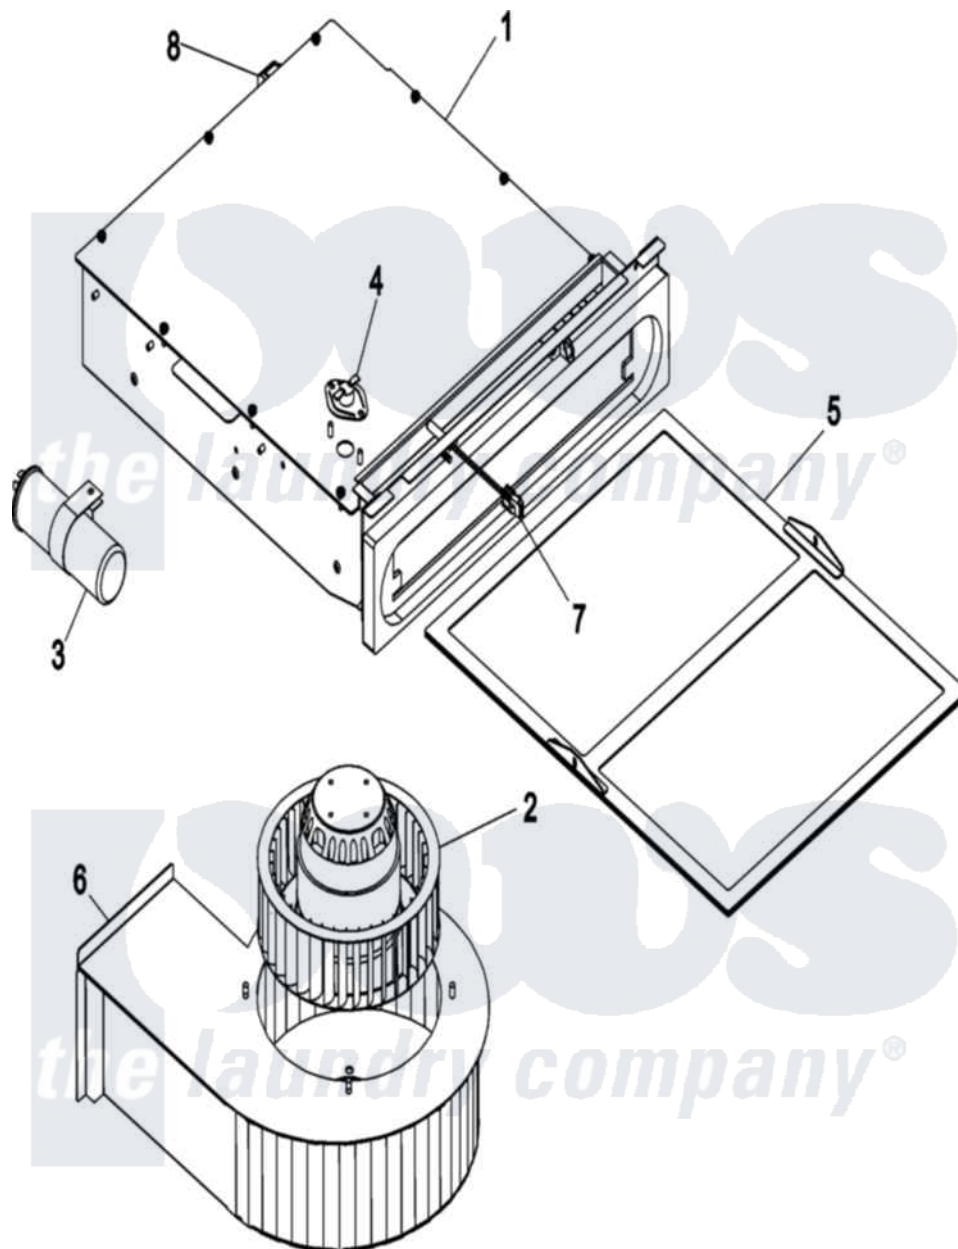

Maytag MDG31PNAWW 04 - BLOWER

Maytag [Commercial Maytag MDG31PNAWW Dryer Parts](#) Parts Diagram 04 - BLOWER
 Click on the part number to view part

| Item | Original Part Number | Replaced By | Status | Part Description |
|------|----------------------|---------------------------|--------|------------------|
| 001 | A819193 | W10147269 | | SI-31 PH8 |
| 002 | A819185 | W10147263 | | SL31-3131 |
| 003 | A100639 | 100639 | | 32MFD Capa |
| 004 | A130119 | W10149306 | | L190 Temp |
| 005 | A319409 | 319409 | | SL3131 2nd |
| " | A819526 | 819526 | | SL3131 2nd |
| 006 | A818545 | W10147189 | | SI-30 Blow |
| 007 | A818986 | 818986 | | SI2020 313 |
| 008 | A122003 | W10146710 | | Spst Door |