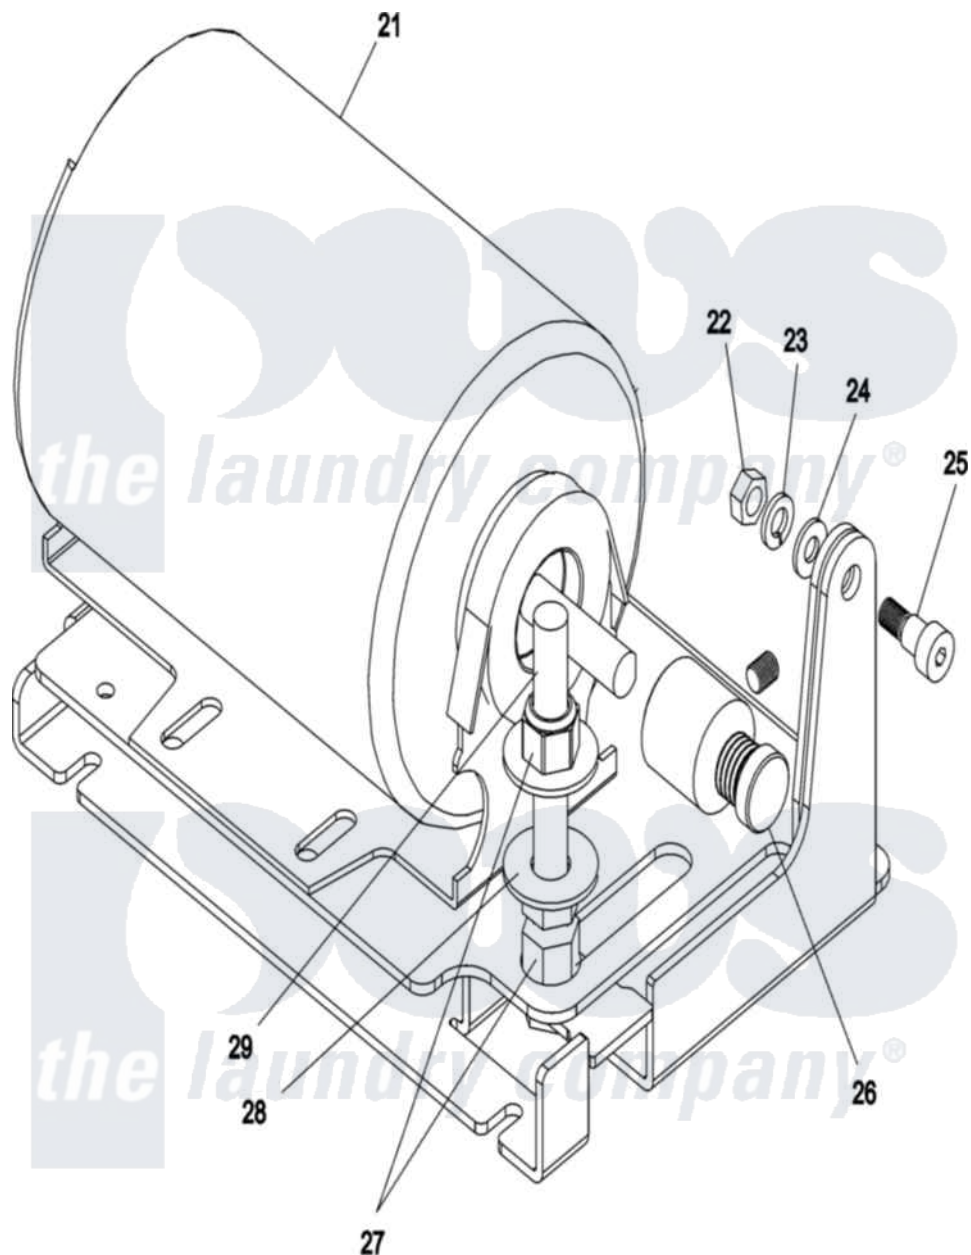

Maytag MDG31PNSWW 02 - MOTOR

Maytag Commercial Maytag MDG31PNSWW Dryer Parts Parts Diagram 02 - MOTOR
 Click on the part number to view part

Item	Original Part Number	Replaced By	Status	Part Description
021	A884288	W10149099		SL31 4 Pol
022	A152004	8182933		Nut, Hex
023	A153002	8182939		Washer, Lock
024	A153018	153018		1 4 Flat
025	A154266	154266		3 8x3 8 5
026	W10124350		Not Available	NOT REQUIRED PART OR SEE NOTE PULLY COMES ON MOTOR
027	A152011	152011		1 2-13 Hex
"	A152028		Not Available	NUT, HEX 1/2-13
028	A153011	153011		9 16 ID- 1
029	A150609	150609		1 2-13 X 4