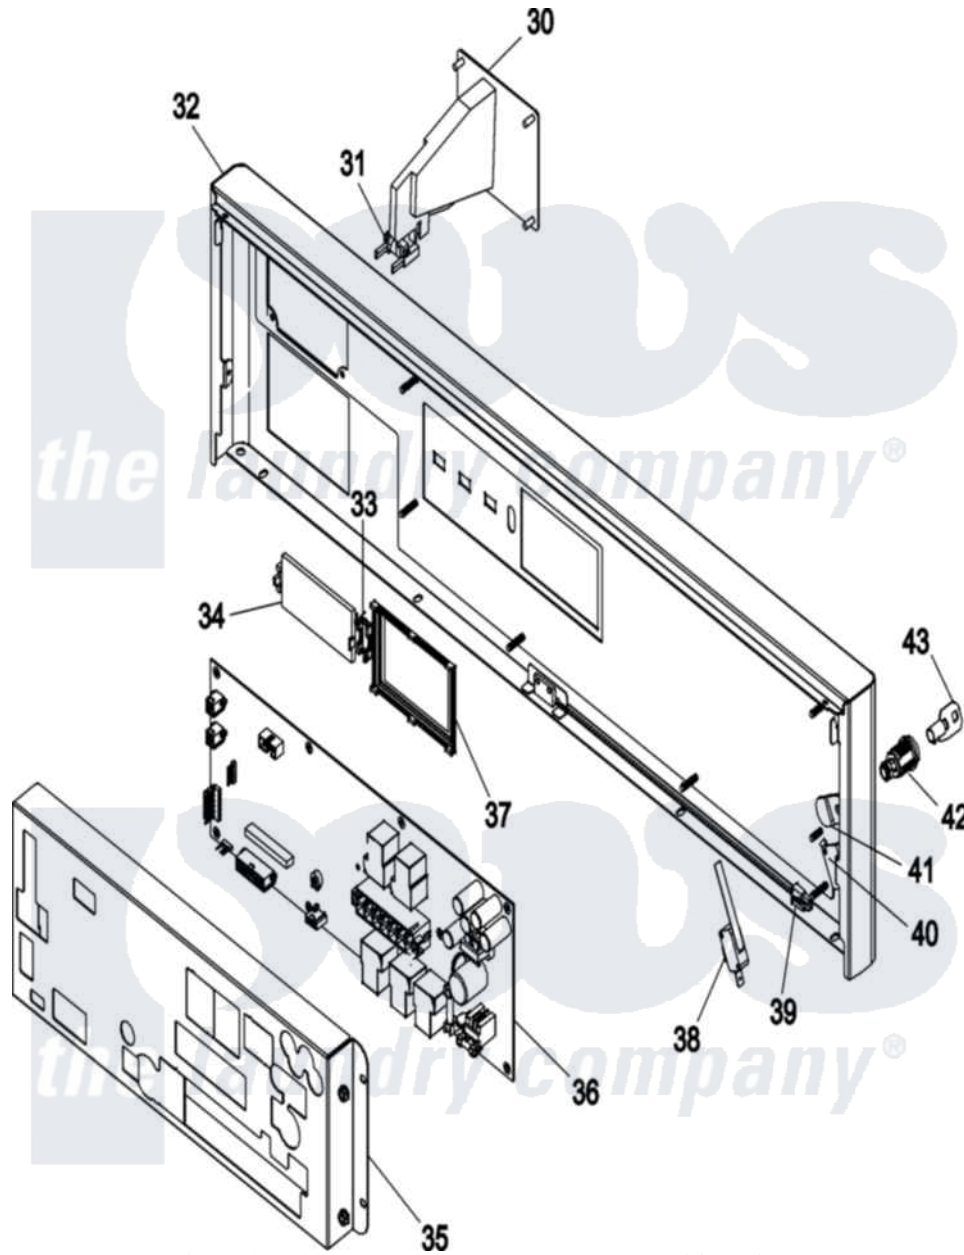

Maytag MDG31PNSWW 03 - PANEL, CONTROL

Maytag Commercial Maytag MDG31PNSWW Dryer Parts Parts Diagram 03 - PANEL, CONTROL
 Click on the part number to view part

Item	Original Part Number	Replaced By	Status	Part Description
030	W10124350		Not Available	NOT REQUIRED PART OR SEE NOTE
031	W10124350		Not Available	NOT REQUIRED PART OR SEE NOTE
032	A819506	819506		SL31 Ph8.3
033	A135008	135008		Tinted Ir
034	A112586	112586		Phase 8 OP
035	A350250	W10146902		SL20-75 PH
036	A137276			Non-Coin Computor, Phase 8
037	A112549	112549		Lcd Display
038	A122200	122200		Sail Switch
039	A819196	W10147272		SL20-75 PH
040	A154004	154004		Tinnerman
041	A160066	160066		1 16 Offs
042	A160069	160069		Maytag Ace
043	A160169	160169		Maytag Key