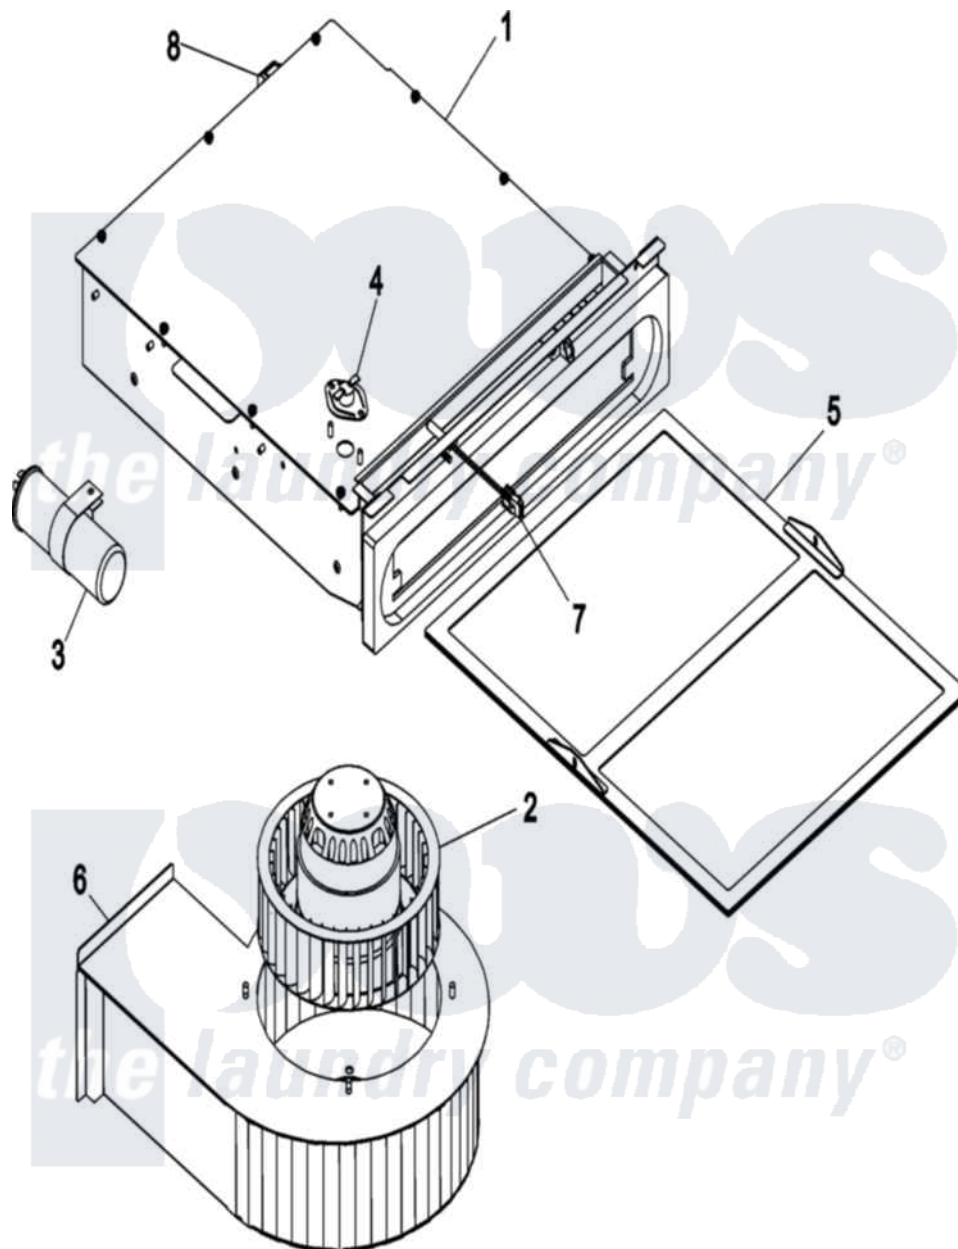

# Maytag MDG31PNSWW 04 - BLOWER

Maytag [Commercial Maytag MDG31PNSWW Dryer Parts](#) Parts Diagram 04 - BLOWER  
 Click on the part number to view part

| Item | Original Part Number | Replaced By               | Status | Part Description |
|------|----------------------|---------------------------|--------|------------------|
| 001  | A819193              | <a href="#">W10147269</a> |        | SI-31 PH8        |
| 002  | A819185              | <a href="#">W10147263</a> |        | SL31-3131        |
| 003  | A100639              | <a href="#">100639</a>    |        | 32MFD Capa       |
| 004  | A130119              | <a href="#">W10149306</a> |        | L190 Temp        |
| 005  | A319409              | <a href="#">319409</a>    |        | SL3131 2nd       |
| "    | A819526              | <a href="#">819526</a>    |        | SL3131 2nd       |
| 006  | A818545              | <a href="#">W10147189</a> |        | SI-30 Blow       |
| 007  | A818986              | <a href="#">818986</a>    |        | SI2020 313       |
| 008  | A122003              | <a href="#">W10146710</a> |        | Spst Door        |