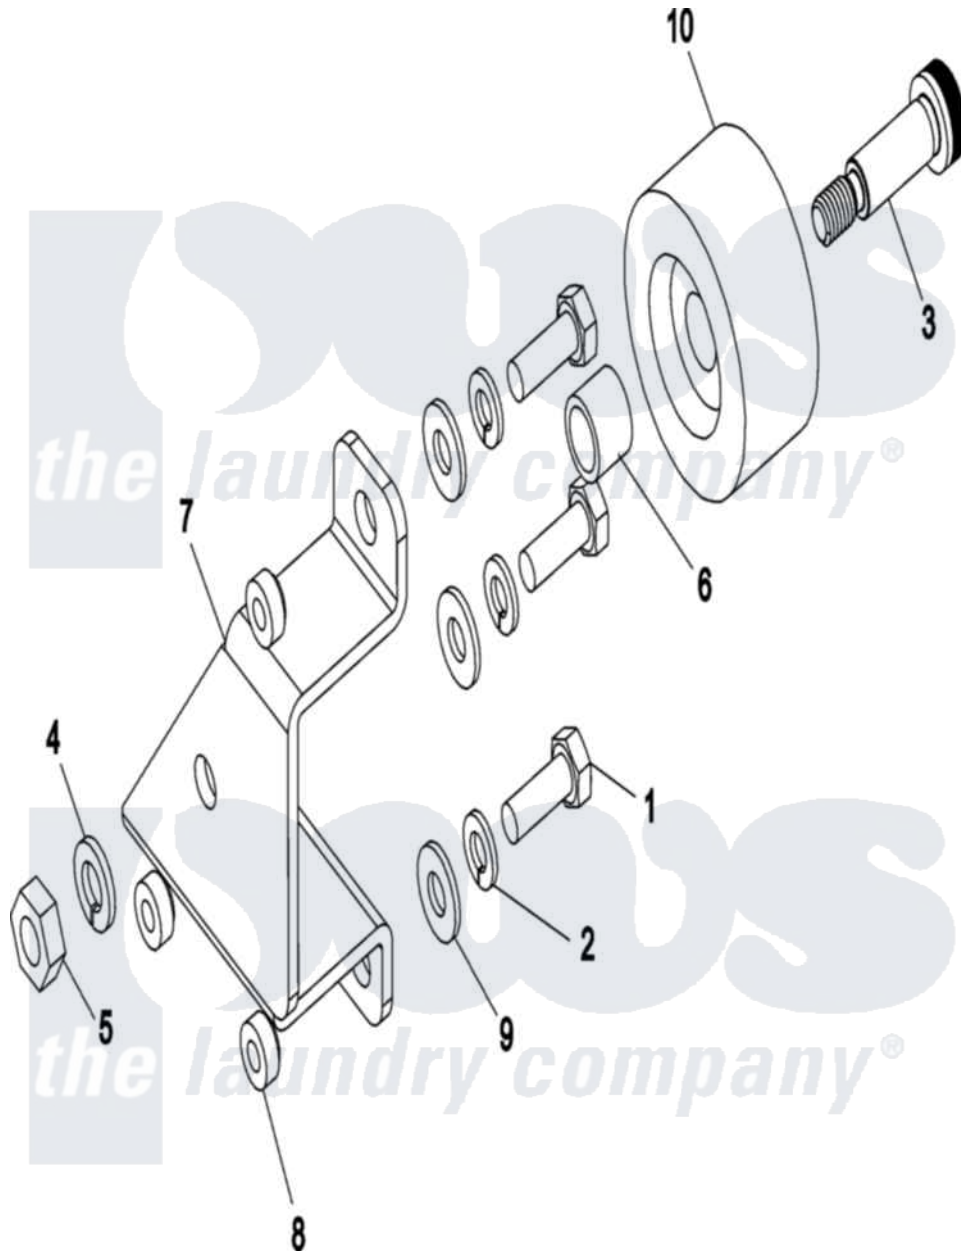

Maytag MDG31PNSWW 07 - ROLLER WHEEL ASSEMBLY

Maytag [Commercial Maytag MDG31PNSWW Dryer Parts](#) Parts Diagram 07 - ROLLER WHEEL ASSEMBLY
 Click on the part number to view part

Item	Original Part Number	Replaced By	Status	Part Description
001	A150510	150510		1 4-20 X 3
002	A153007	153007		1 4 Split
003	A154267		Not Available	M10x25MM SHOULDER SCREW
004	A153002	8182939		Washer, Lock
005	A154013	154013		M8 Steel H
006	A154284		Not Available	TUMBLER WHEEL SPACER
007	A318232	318232		SI-20 Frt
"	A318233	318233		SI-20 Frt
"	A318531	318531		SI-20 Slot
"	A318532		Not Available	FT RT ROLLER WHEEL BRKT NOT SHOWN IN ILLUSTRATION
008	A153564	153564		8-32 X 3 8
009	A153018	153018		1 4 Flat
010	A180050		Not Available	WHEEL