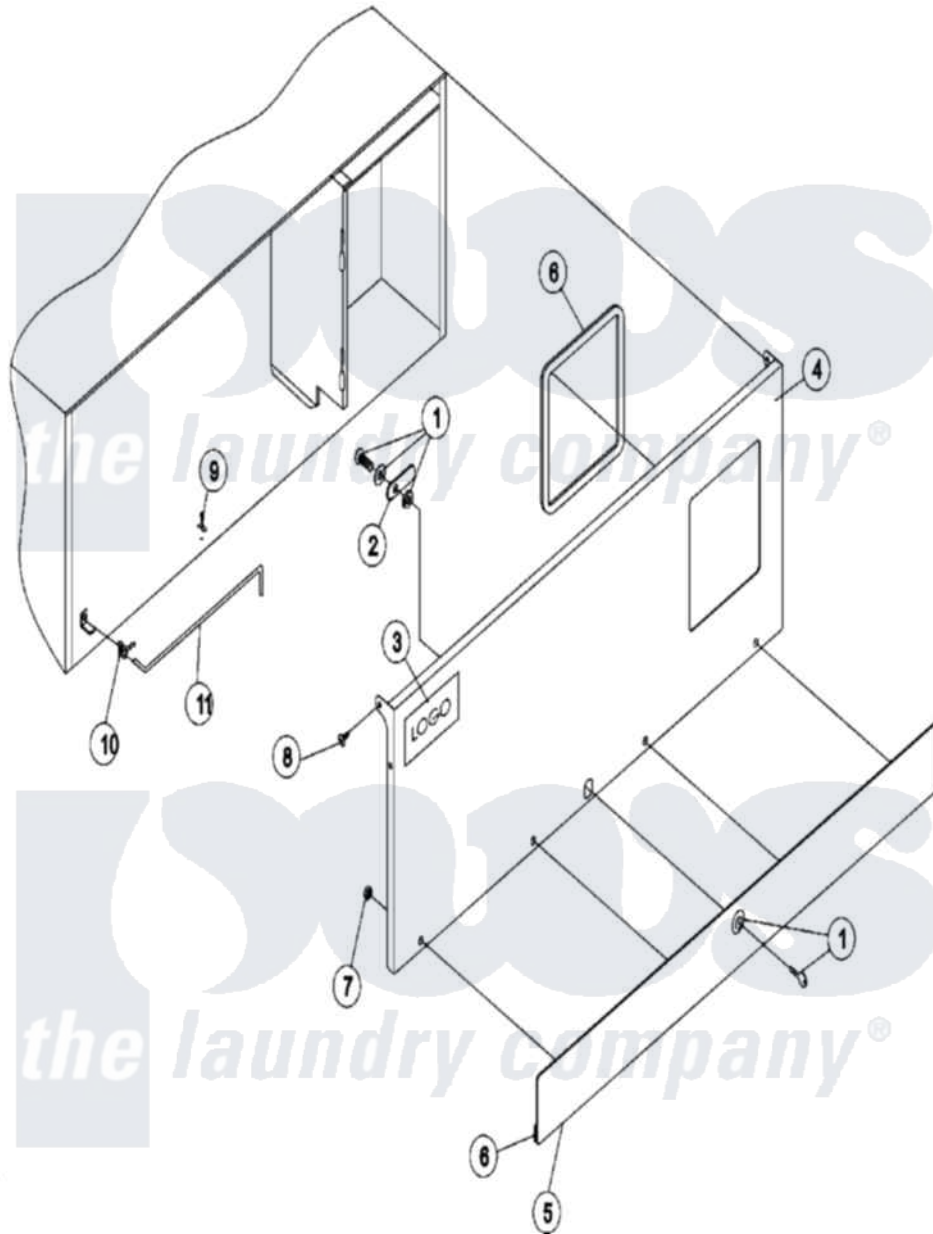

Maytag MDG50MNVWQ 01 - CONTROL DOOR

Maytag Commercial Maytag MDG50MNVWQ Dryer Parts Parts Diagram 01 - CONTROL DOOR
 Click on the part number to view part

| Item | Original Part Number | Replaced By | Status | Part Description |
|------|-------------------------|------------------------|---------------|--|
| 000 | A000000 | | | Order Part From American Dryer Phone No.508-678-9000 |
| 001 | A160017 | | Not Available | LOCK, SPECIAL DUMMY |
| 002 | A160016 | 160016 | | 1 1/4 Str |
| 003 | A112353 | | | Logo |
| 004 | A883477 | 883477 | | White 25-3 |
| " | A883478 | 883478 | | Bisque 25- |
| 005 | A883476 | 883476 | | Blk 25-50V |
| 006 | A117604 | 117604 | | 1 8 Thk X |
| 007 | A152014 | 152014 | | 1 4-20 Ser |
| 008 | A150317 | 150317 | | 10-16 X 3 |
| 009 | A102603 | 102603 | | Richco Con |
| 010 | A102601 | | Not Available | CLIP, RETAINER (CONTROL DOOR ROD) |
| 011 | A102502 | 102502 | | 12.625 Con |